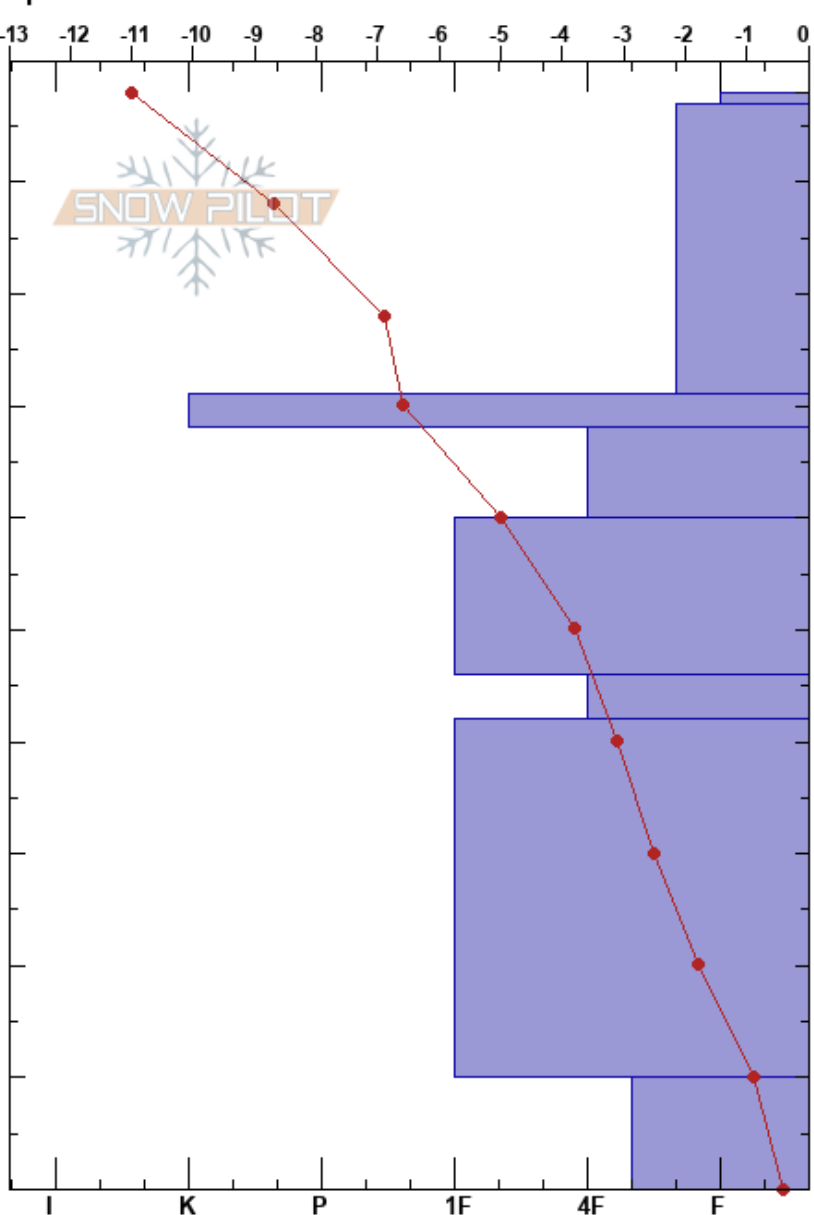

Pilot Peak NE
 Mores Creek
 ID
 Elevation: 7936 ft
 Aspect: 25°
 Specifics:

Jackson Negri
 11/14/2022 - 11:46am
 Co-ord: 43.96100N, -115.68700W
 Slope Angle: 33°
 Wind Loading: previous

Stability:
 Air Temperature: -5.2°C
 Sky Cover: CLR
 Precipitation: NO
 Wind: Calm

HS:98
 PF:45
 PS:21
 71-68cm: Formed from rain
 71-68cm: Problematic layer

Form	Crystal Size	Moisture	ρ kg/m ³	Stability tests & Layer comments
∨		D		
/		D		
⊙		D		← CT13, Q2 @71cm Resistant Planar ECTN15 @71cm 71-68cm: Formed from rain
□		D		
/		D		
□		D		← CT22, Q1 @42cm Sudden Collapse
/		D		
∧		D		← CT26, Q1 @0cm Sudden Collapse

Notes: Slight evidence of down sloping wind