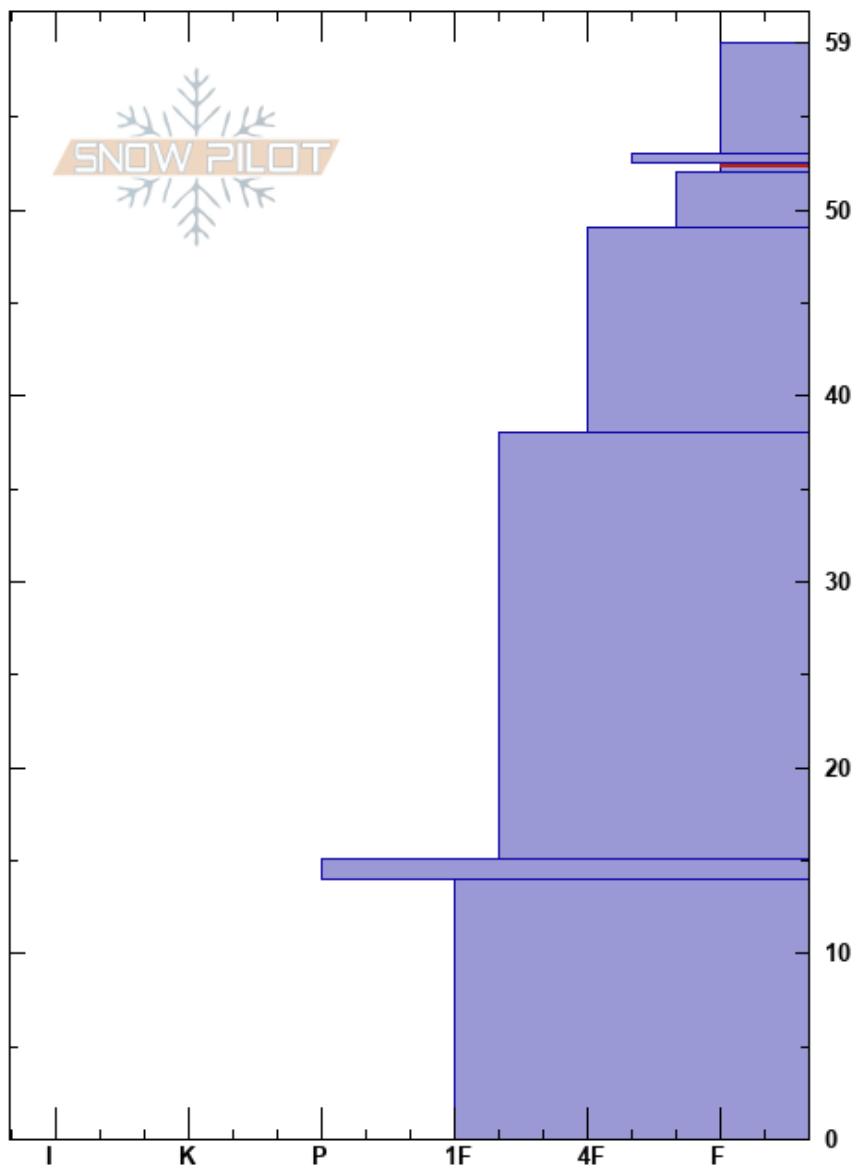

Silver Peak Low
 Central Sierra
 CA
 Elevation: 7560 ft
 Aspect: 4°
 Specifics: We skied slope

Andy Anderson
 11/14/2022 - 10:30am
 Co-ord: 39.22533N, -120.24084W
 Slope Angle: 26°
 Wind Loading:

Stability: Very Good
 Air Temperature: HS:59
 Sky Cover: CLR
 Precipitation: NO
 Wind: PF:45
 PS: 15
 52.5-52cm: Problematic layer

Elevation (ft)	Crystal		Moisture	ρ kg/m ³	Stability tests & Layer comments
	Form	Size			
59	∇	5			
	/	1			
	=				← ECTN6 @52.5cm
50	∇	3-4			← CT4, BRK @52.5cm
	/	1			
40	/	0.5-1			
30	/ (●)	0.5-1 (0.5)			
20					
14	=				← ECTN30 @14cm
10					← CT13, BRK @14cm
0	♡	2-3	M		