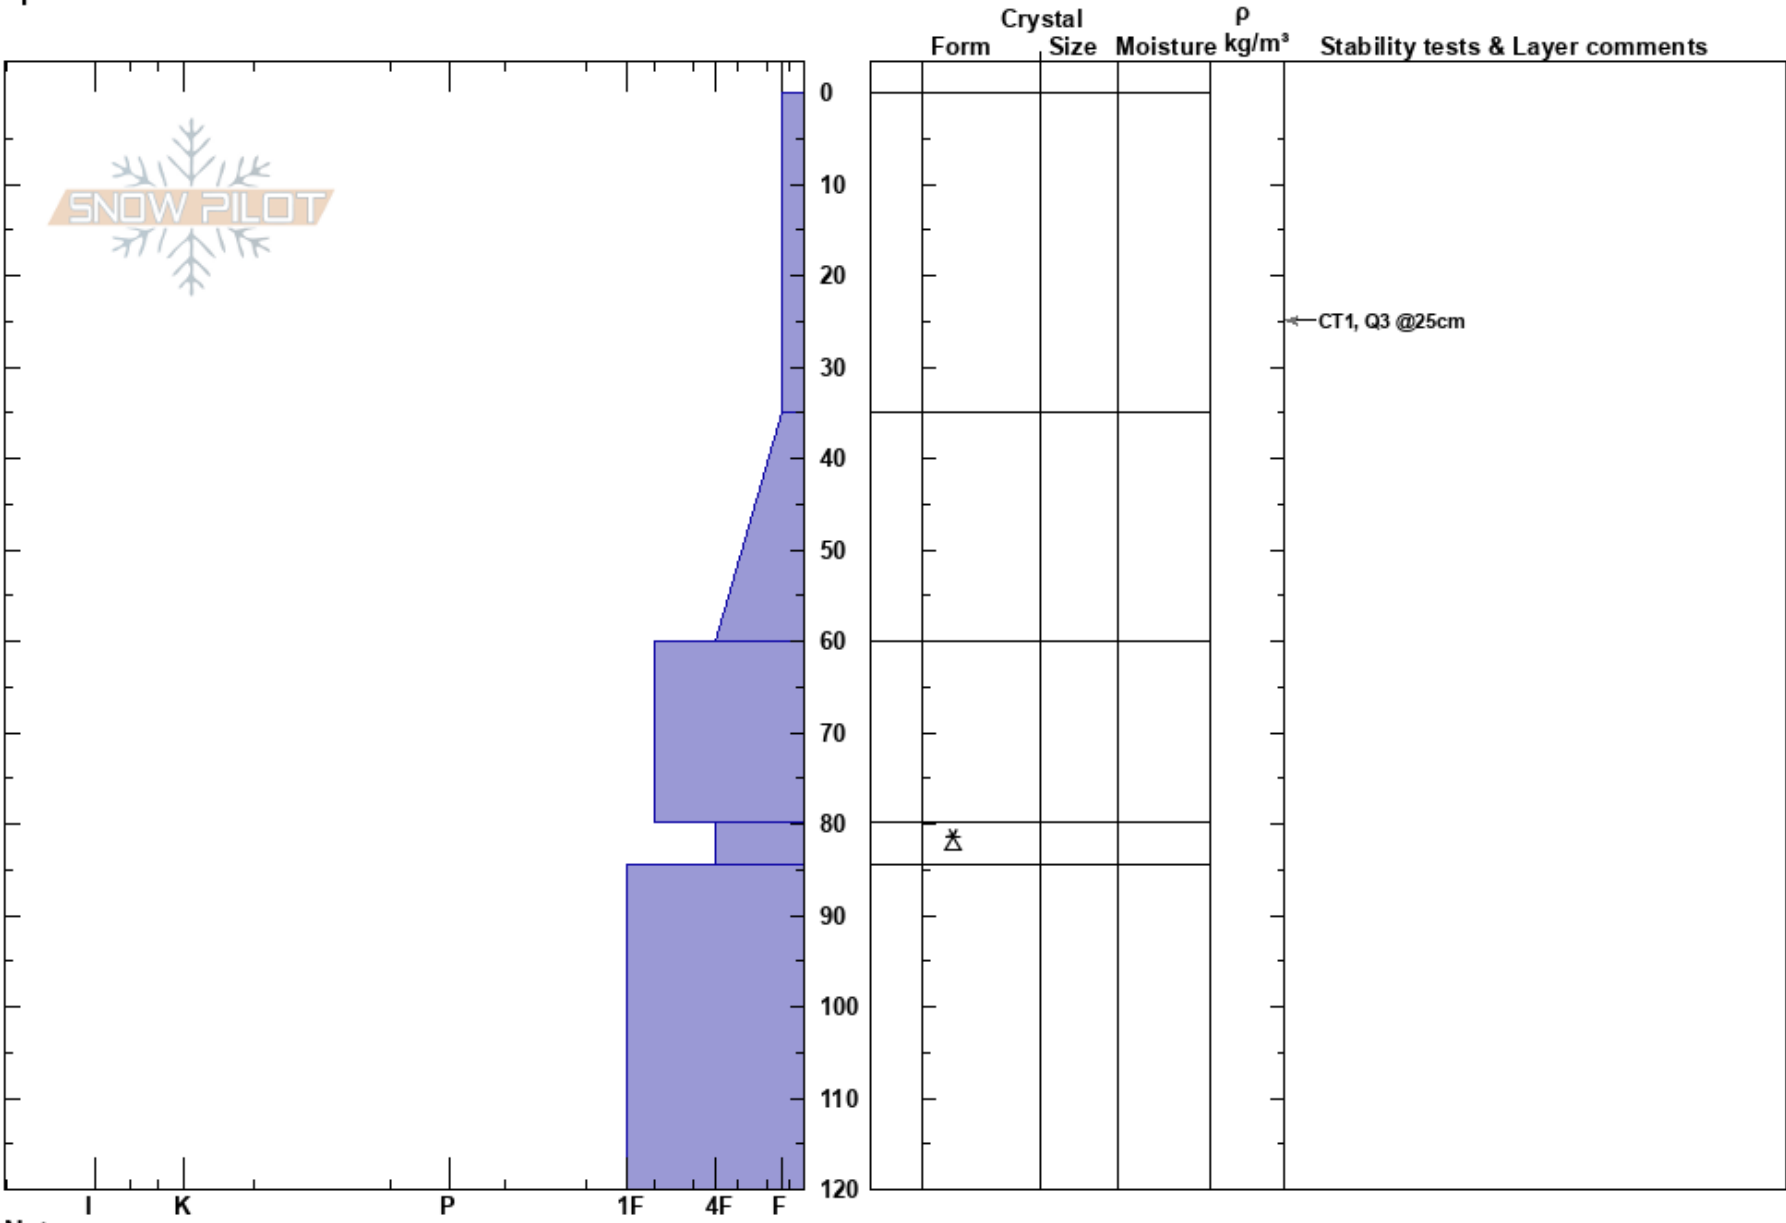

emmas  
 Central Wasatch  
 UT  
 Elevation: 10110 ft  
 Aspect:  
 Specifics:

Joe Trovato  
 11/10/2022 - 11:00am  
 Co-ord: 40.59930N, -111.63920W  
 Slope Angle:  
 Wind Loading:

Stability:  
 Air Temperature:  
 Sky Cover:  
 Precipitation:  
 Wind:

HS:120

Layer Notes:

Notes: