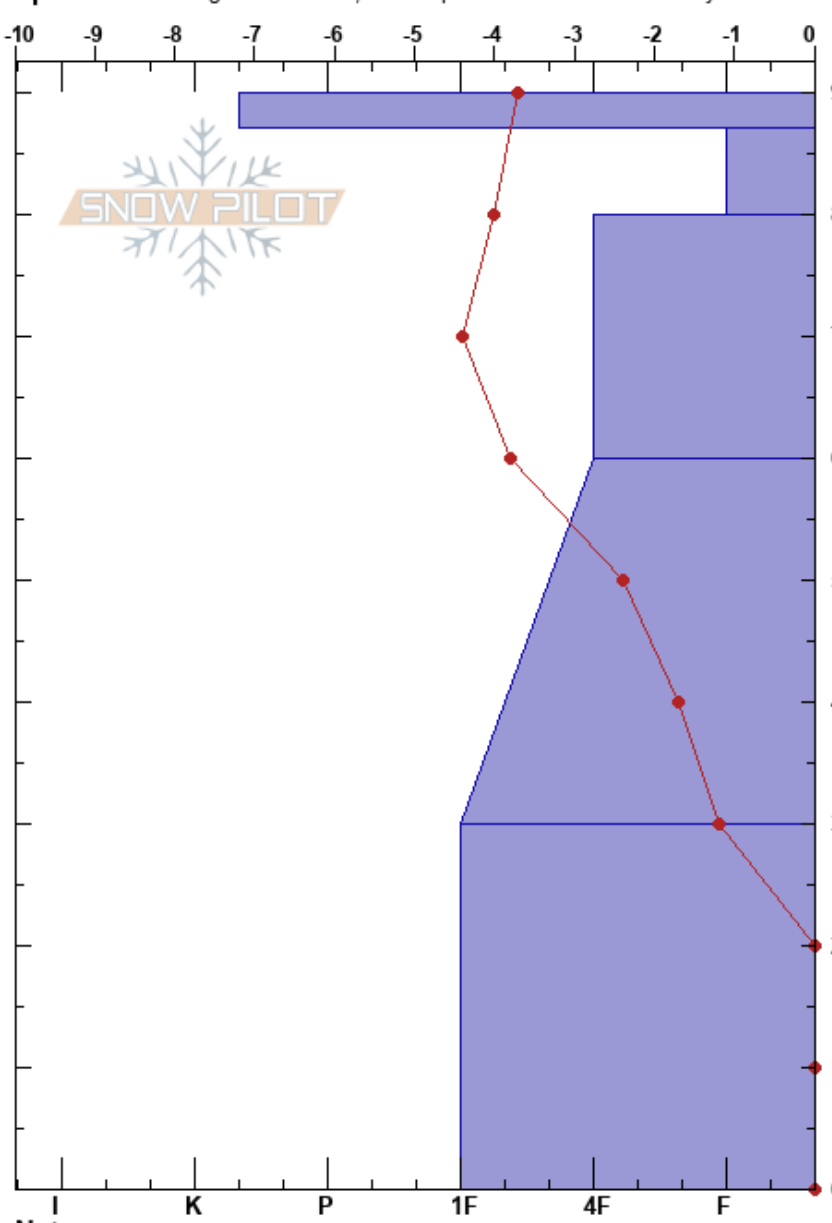

Snowbasin/MtOgden Bowl Greg Gagne  
 Northern Wasatch 11/13/2022 - 2:00pm  
 UT  
 Elevation: 8700 ft  
 Aspect: E  
 Specifics: Pit dug in a Ski Area; Pit is representative of backcountry

Stability: HS:90  
 Air Temperature: 87-80cm:Problematic layer  
 Sky Cover: CLR  
 Precipitation:  
 Wind:

Form	Crystal		$\rho$ kg/m <sup>3</sup>	Stability tests & Layer comments
	Size	Moisture		
-				
⚡				
/ (•)				
•				
•				

Notes:  
 I K P 1F 4F F