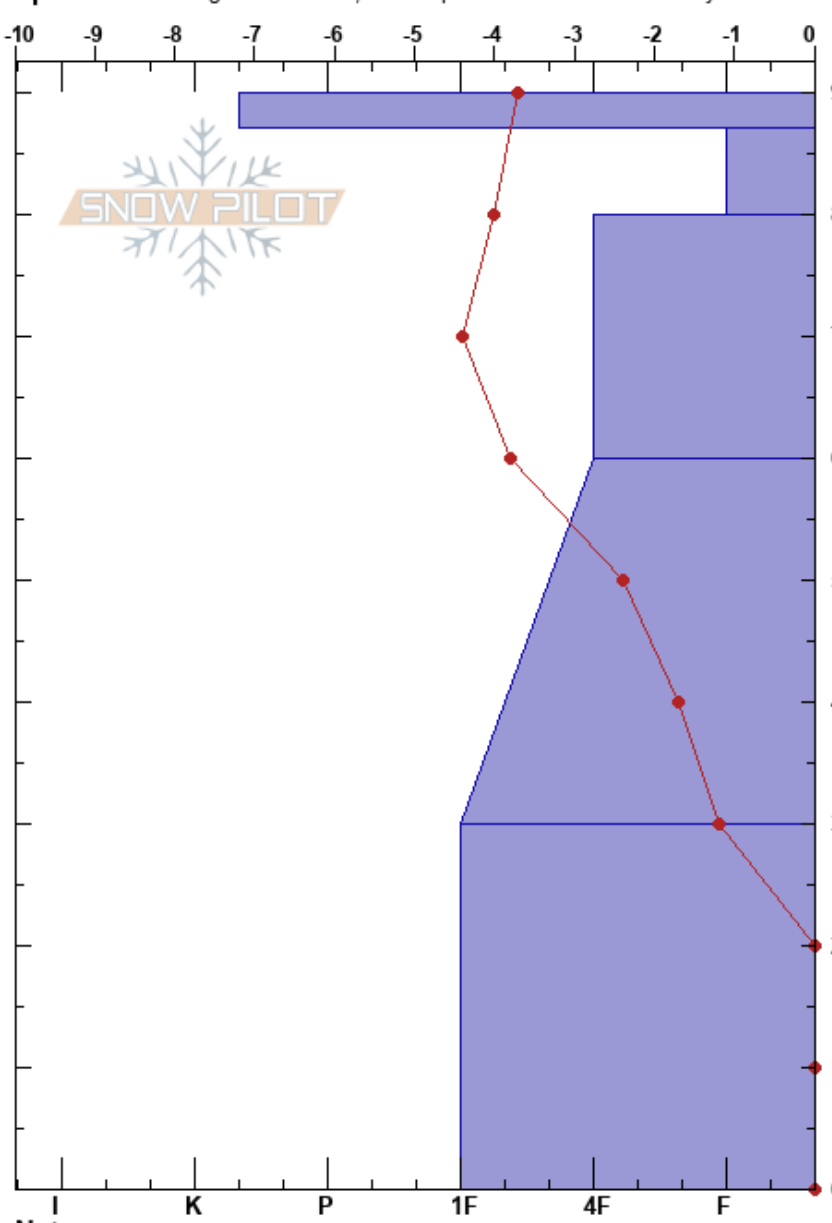

Snowbasin/MtOgden Bowl Greg Gagne
 Northern Wasatch 11/13/2022 - 2:00pm
 UT
 Elevation: 8700 ft
 Aspect: E
 Specifics: Pit dug in a Ski Area; Pit is representative of backcountry

Stability: HS:90
 Air Temperature: 87-80cm:Problematic layer
 Sky Cover: CLR
 Precipitation:
 Wind:

Form	Crystal		ρ kg/m ³	Stability tests & Layer comments
	Size	Moisture		
-				
⚡				
/ (•)				
•				
•				

Notes: