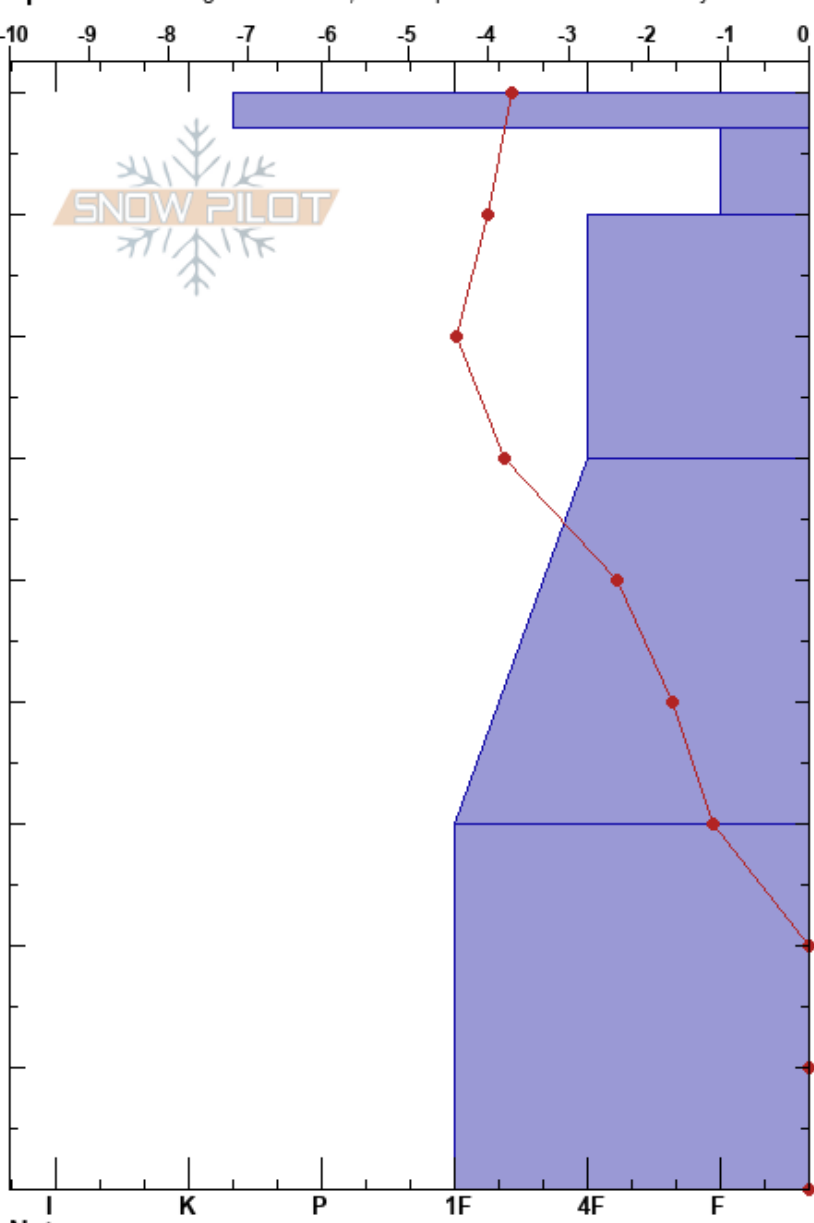

Snowbasin/MtOgden Bowl Greg Gagne
 Northern Wasatch 11/13/2022 - 2:00pm
 UT
Elevation: 8700 ft
Aspect: E
Specifics: Pit dug in a Ski Area; Pit is representative of backcountry

Stability: HS:90
Air Temperature: 87-80cm:Problematic layer
Sky Cover: CLR
Precipitation:
Wind:

Form	Crystal		ρ kg/m ³	Stability tests & Layer comments
	Size	Moisture		
-				
⚡				
/ (•)				
•				
•				

Notes: