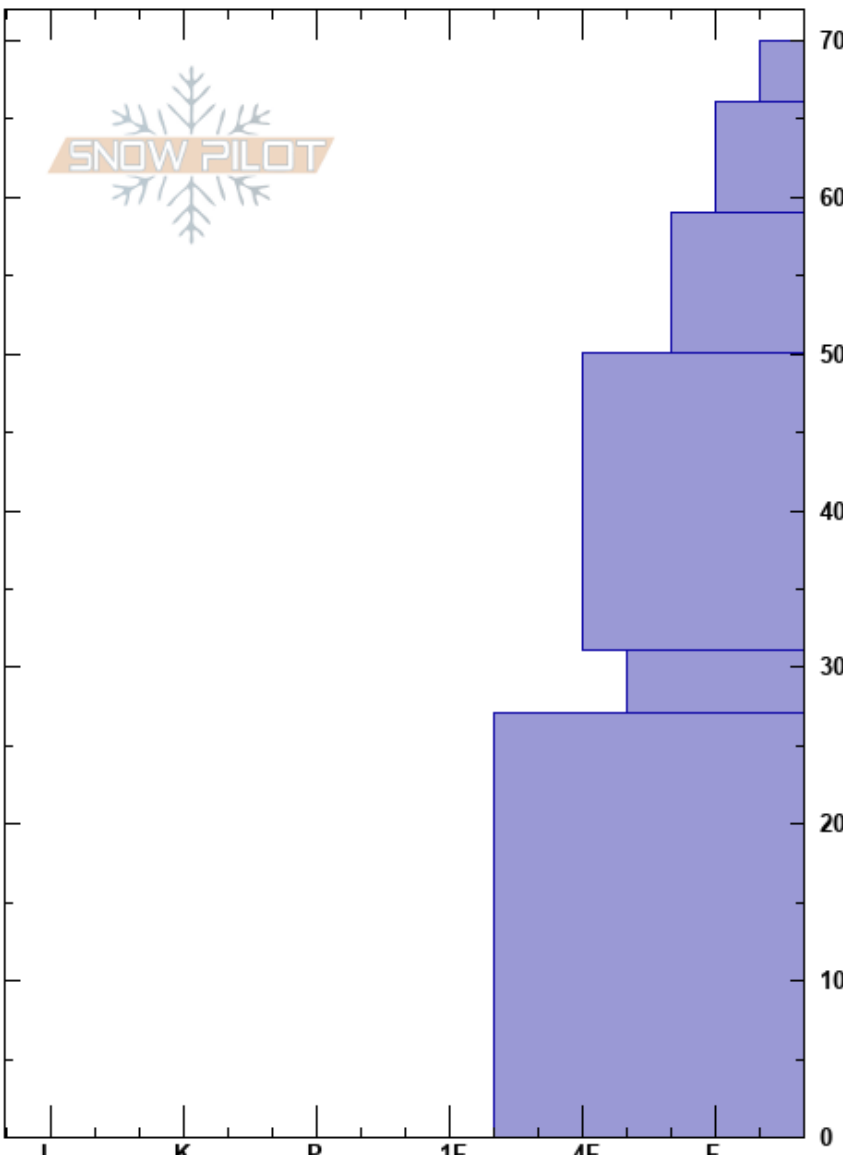

Middle Basin
 Madison Range-N
 MT
Elevation: 9200 ft
Aspect: 70°
Specifics: Ski tracks on slope; We skied slope

Alex Marienthal
 11/13/2022 - 12:40pm
Co-ord: 45.32395N, -111.38094W
Slope Angle: 24°
Wind Loading: no

Stability: Good
Air Temperature:
Sky Cover: OVC
Precipitation: S1
Wind: Light Breeze

HS: 70
Layer Notes:
 31-27cm: Problematic layer

Height (m)	Crystal		Moisture	ρ kg/m ³	Stability tests & Layer comments
	Form	Size			
70	+				
60	/				
50	/				
40	/ (□)				
30	□	1			← ECTN25 @31cm
20					
10	□	1			
0					