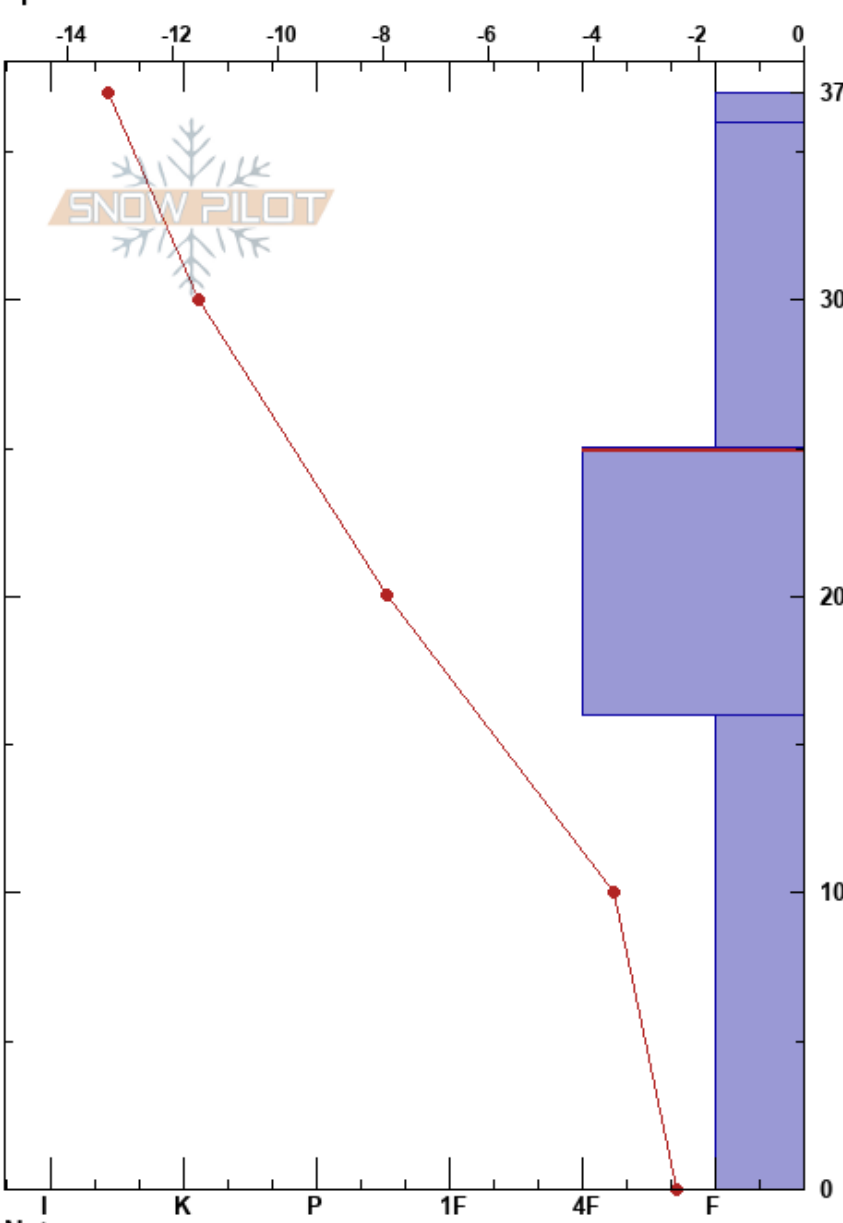

Montgomery Bowls Turno
 Cameron Pass
 CO
 Elevation: 10806 ft
 Aspect: N
 Specifics:
 Coleman Kane
 11/13/2022 - 9:10am
 Co-ord:
 Slope Angle: 18°
 Wind Loading: no

Stability:
 Air Temperature: -7.1°C
 Sky Cover: CLR
 Precipitation: NO
 Wind: SW Light Breeze
 HS:37
 PF:25
 PS:20
 25-16cm:Problematic layer

Form	Crystal		Moisture	ρ kg/m ³	Stability tests & Layer comments
	Size				
/ (●)	1				
●	1				
⊖	2				← CT18, SP @25cm
^	3				

Notes:

STE @0cm
 ECTX