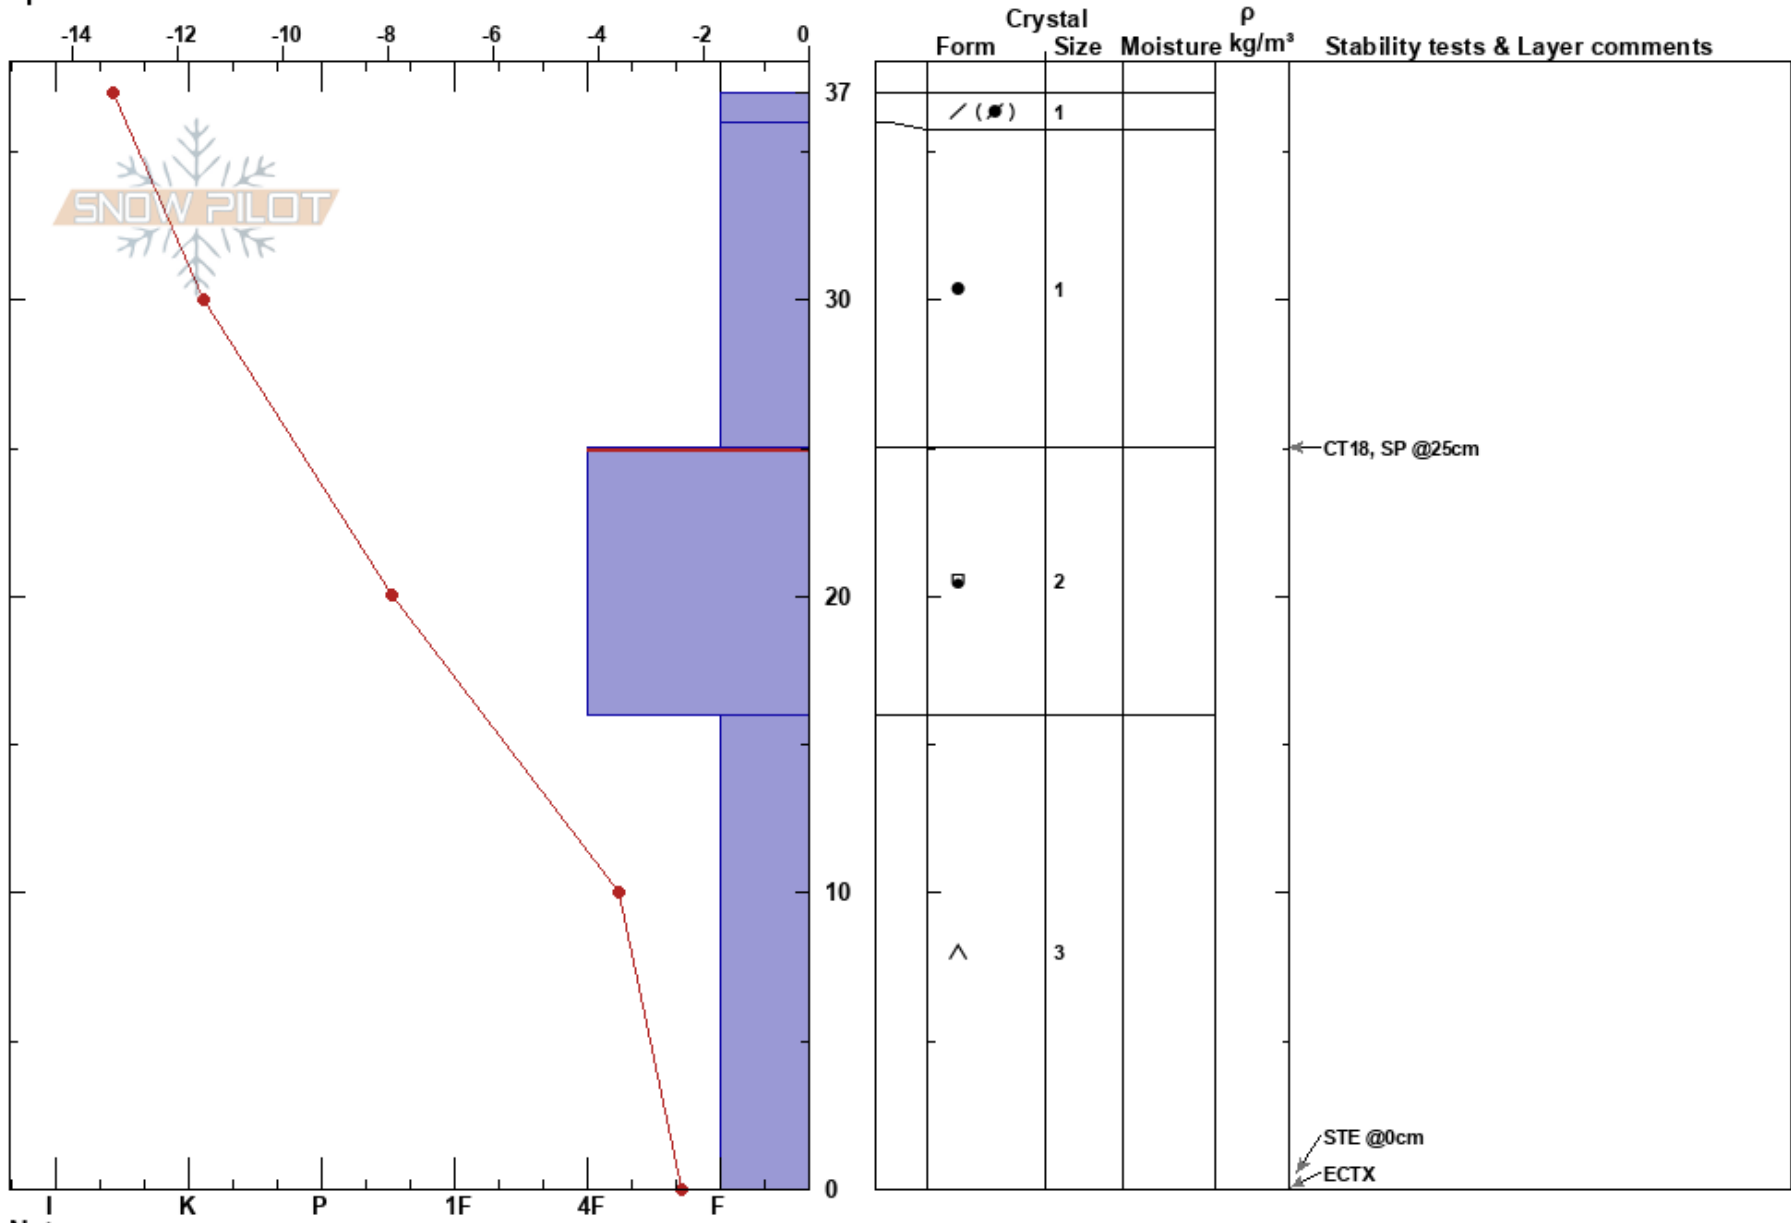

Montgomery Bowls Turno  
 Cameron Pass  
 CO  
 Elevation: 10806 ft  
 Aspect: N  
 Specifics:  
 Coleman Kane  
 11/13/2022 - 9:10am  
 Co-ord:  
 Slope Angle: 18°  
 Wind Loading: no

Stability:  
 Air Temperature: -7.1°C  
 Sky Cover: CLR  
 Precipitation: NO  
 Wind: SW Light Breeze  
 HS:37  
 PF:25  
 PS:20  
 25-16cm:Problematic layer