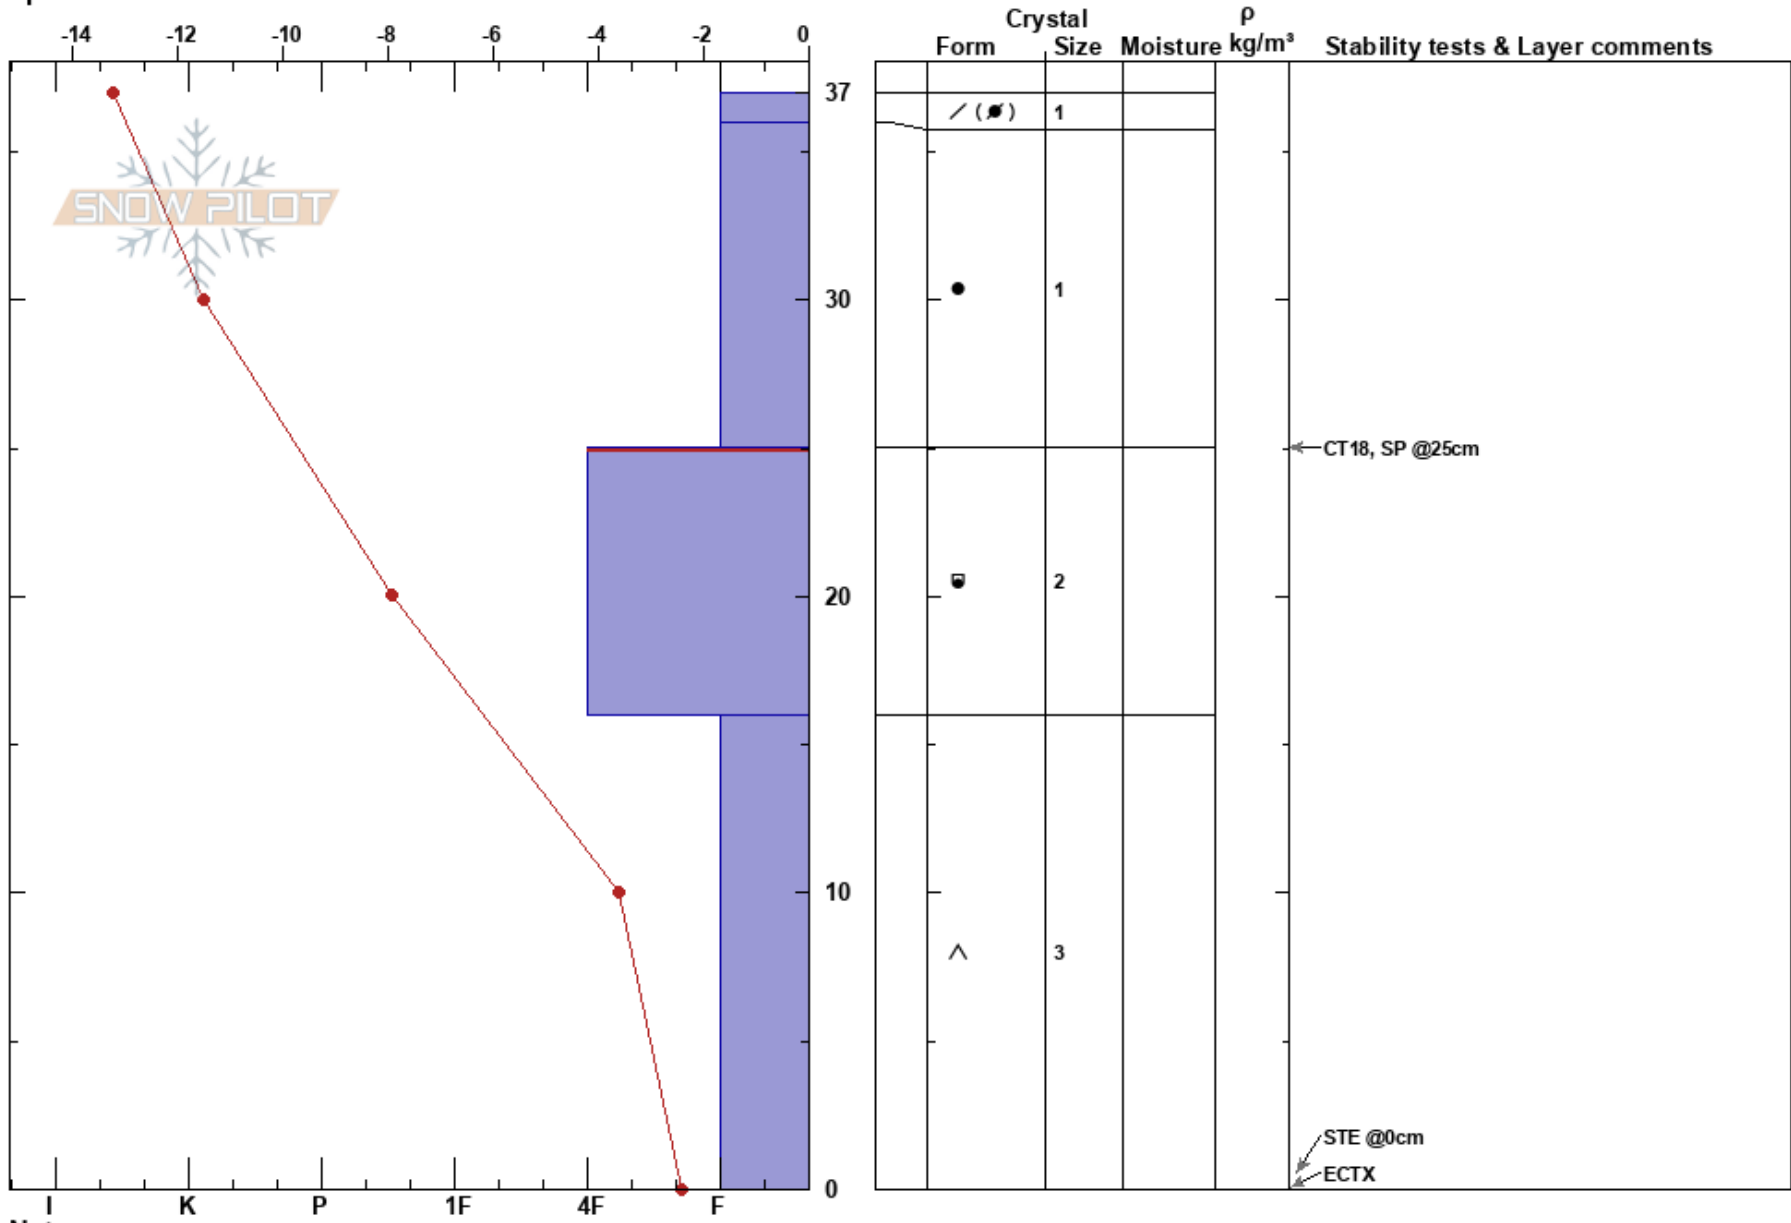

Montgomery Bowls Turno
 Cameron Pass
 CO
 Elevation: 10806 ft
 Aspect: N
 Specifics:
 Coleman Kane
 11/13/2022 - 9:10am
 Co-ord:
 Slope Angle: 18°
 Wind Loading: no

Stability:
 Air Temperature: -7.1°C
 Sky Cover: CLR
 Precipitation: NO
 Wind: SW Light Breeze
 HS:37
 PF:25
 PS:20
 25-16cm: Problematic layer