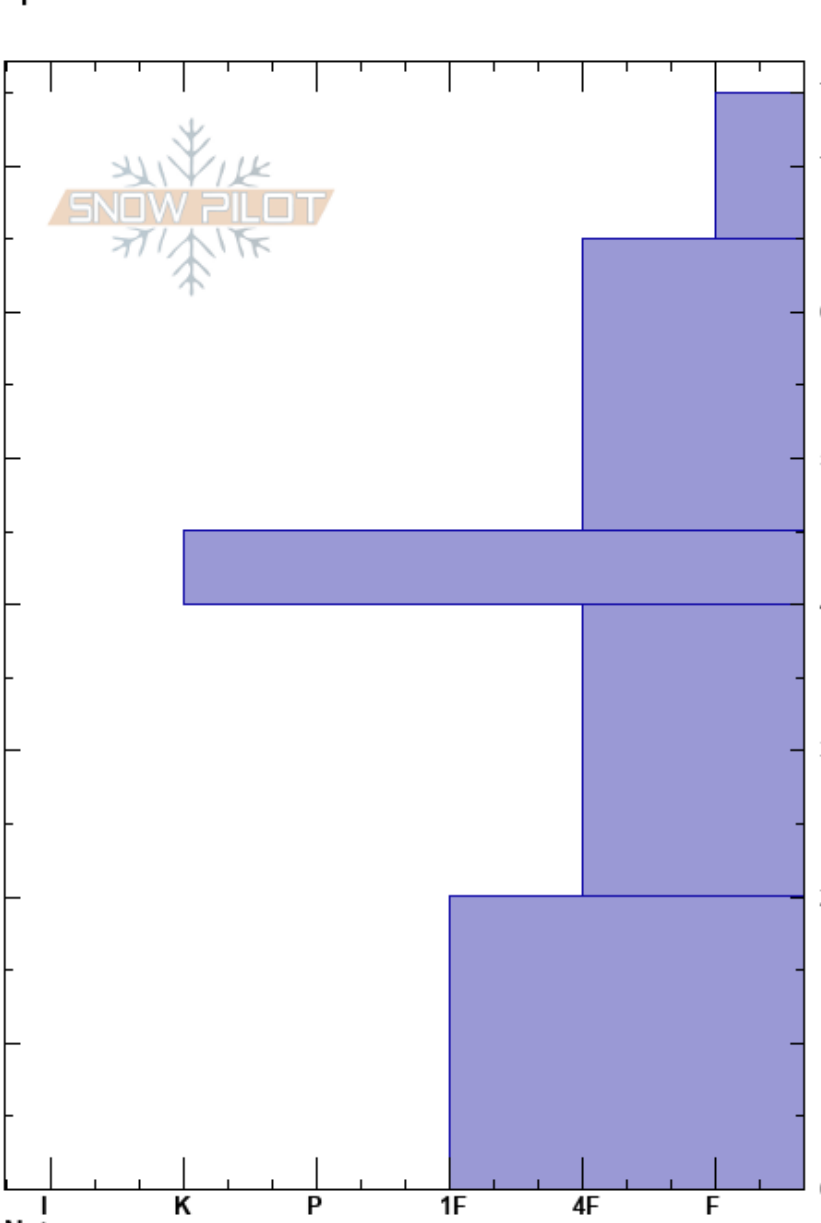

Marble Peak
 Marble
 CO
 Elevation: 11205 ft
 Aspect: SW
 Specifics:

Jaime Odin
 11/12/2022 - 2:00pm
 Co-ord: 39.03266N, -107.18917W
 Slope Angle: 5°
 Wind Loading: no

Stability: Good
 Air Temperature: 20°F
 Sky Cover: FEW
 Precipitation: NO
 Wind: Calm

Layer Notes:

HS:75
 PF:20
 PS:10

Crystal Form	Crystal Size	Moisture	ρ kg/m ³	Stability tests & Layer comments
•	1			
	0.5			
				← ECTN30 @40cm
□	0.3			

Notes: