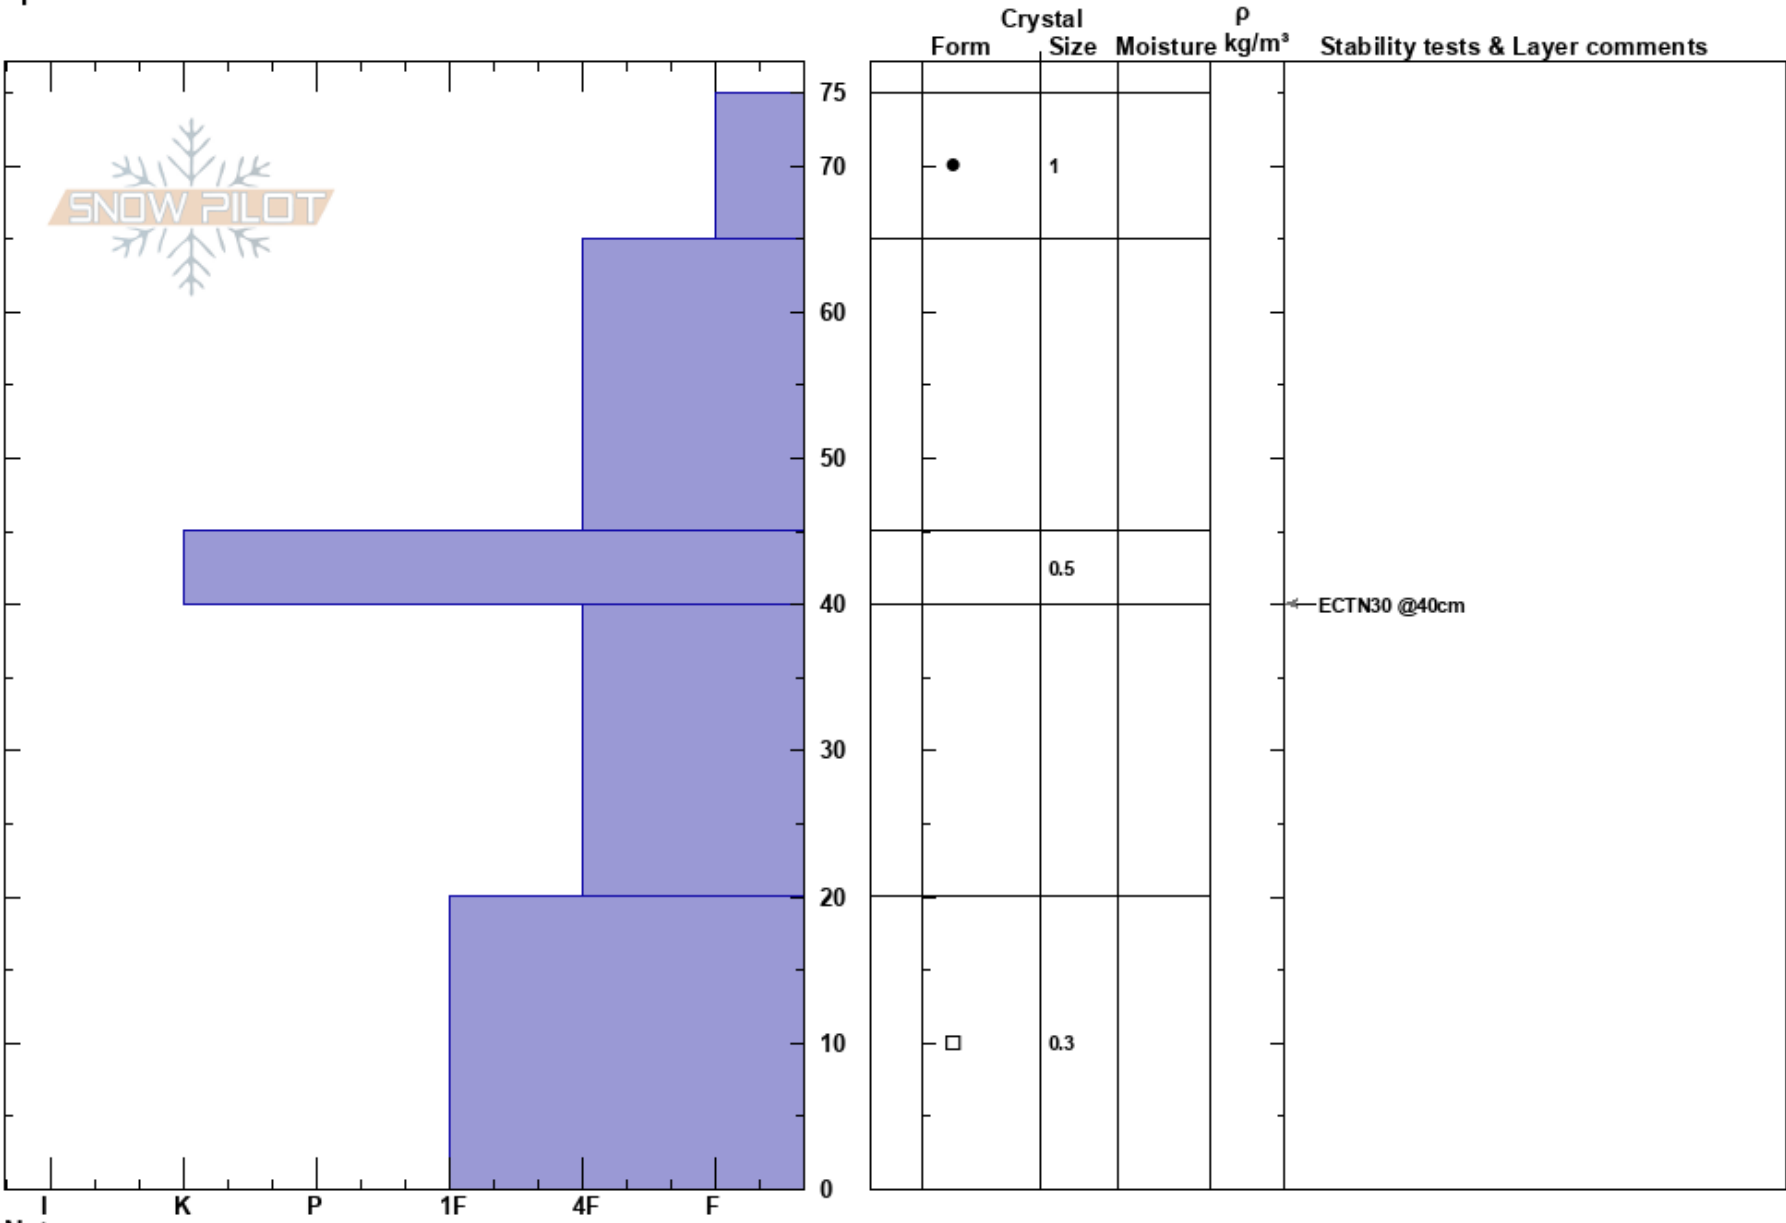

Marble Peak
 Marble
 CO
 Elevation: 11205 ft
 Aspect: SW
 Specifics:

Jaime Odin
 11/12/2022 - 2:00pm
 Co-ord: 39.03266N, -107.18917W
 Slope Angle: 5°
 Wind Loading: no

Stability: Good
 Air Temperature: 20°F
 Sky Cover: FEW
 Precipitation: NO
 Wind: Calm

Layer Notes:

HS:75
 PF:20
 PS:10

Notes: