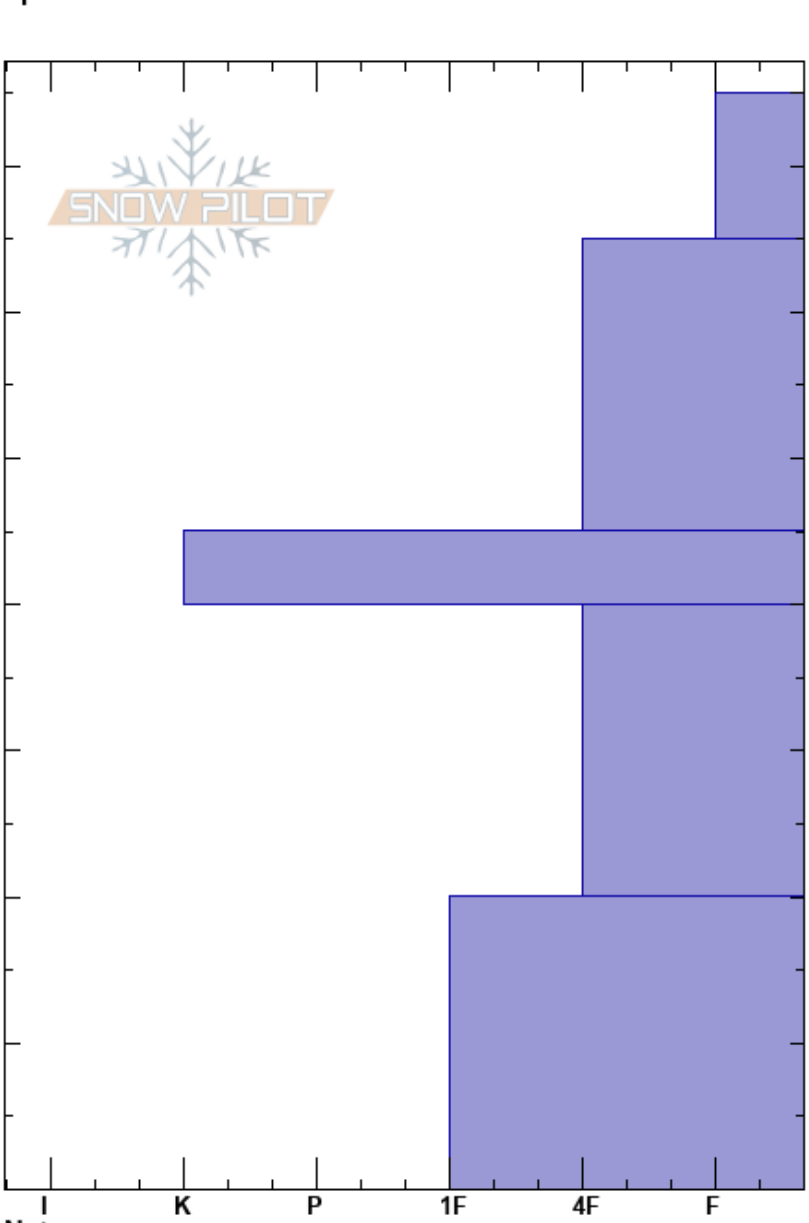

Marble Peak
 Marble
 CO
 Elevation: 11205 ft
 Aspect: SW
 Specifics:

Jaime Odin
 11/12/2022 - 2:00pm
 Co-ord: 39.03266N, -107.18917W
 Slope Angle: 5°
 Wind Loading: no

Stability: Good
 Air Temperature: 20°F
 Sky Cover: FEW
 Precipitation: NO
 Wind: Calm

Layer Notes:

HS:75
 PF:20
 PS:10

Crystal Form	Crystal Size	Moisture	ρ kg/m ³	Stability tests & Layer comments
•	1			
	0.5			← ECTN30 @40cm
□	0.3			

Notes: