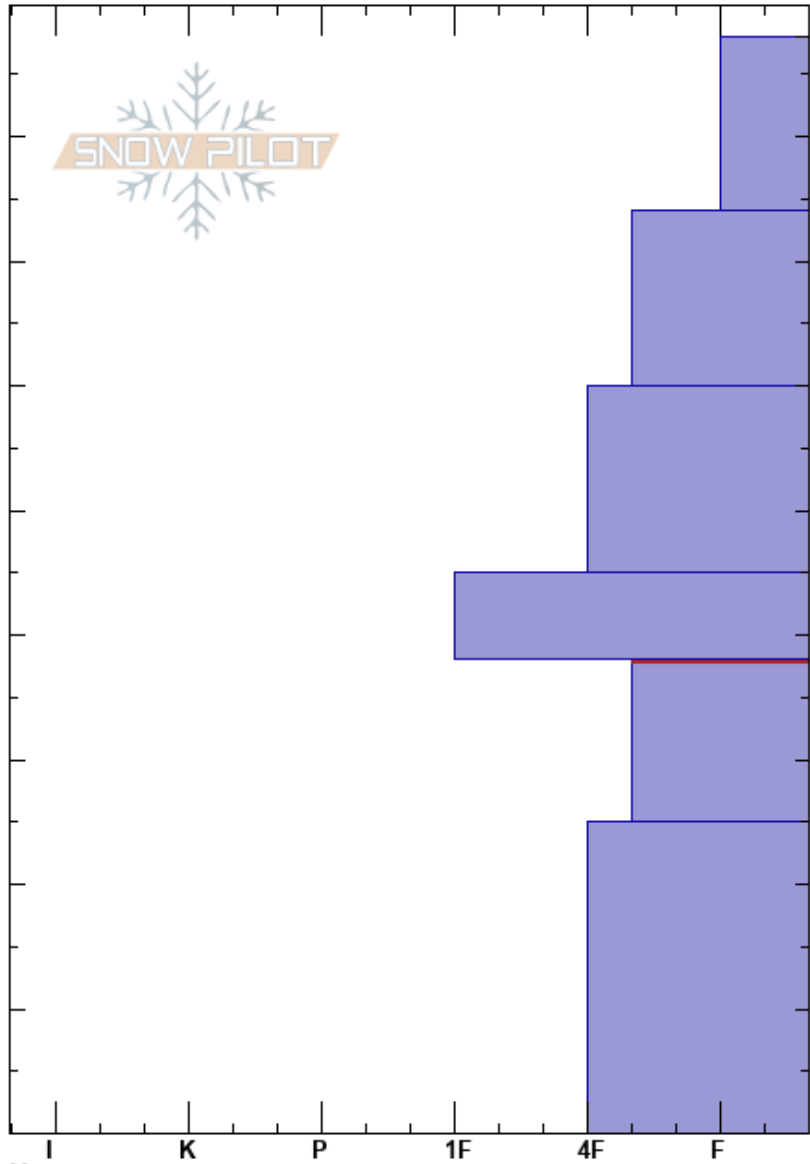

The Ramp
 Bridger Range
 MT
 Elevation: 8159 ft
 Aspect:
 Specifics: Ski tracks on slope; We skied slope

Dave Zinn
 11/12/2022 - 12:00pm
 Co-ord: 45.82925N, -110.93129W
 Slope Angle: 33°
 Wind Loading:

Stability: Good
 Air Temperature:
 Sky Cover: FEW
 Precipitation: NO
 Wind: Calm

HS:88
 Layer Notes:
 38-25cm: Problematic layer

Crystal Form	Crystal Size	Moisture	ρ kg/m ³	Stability tests & Layer comments
+				
/				
/				
⊙⊙				← ECTN23 @38cm
□	1			
□	1			