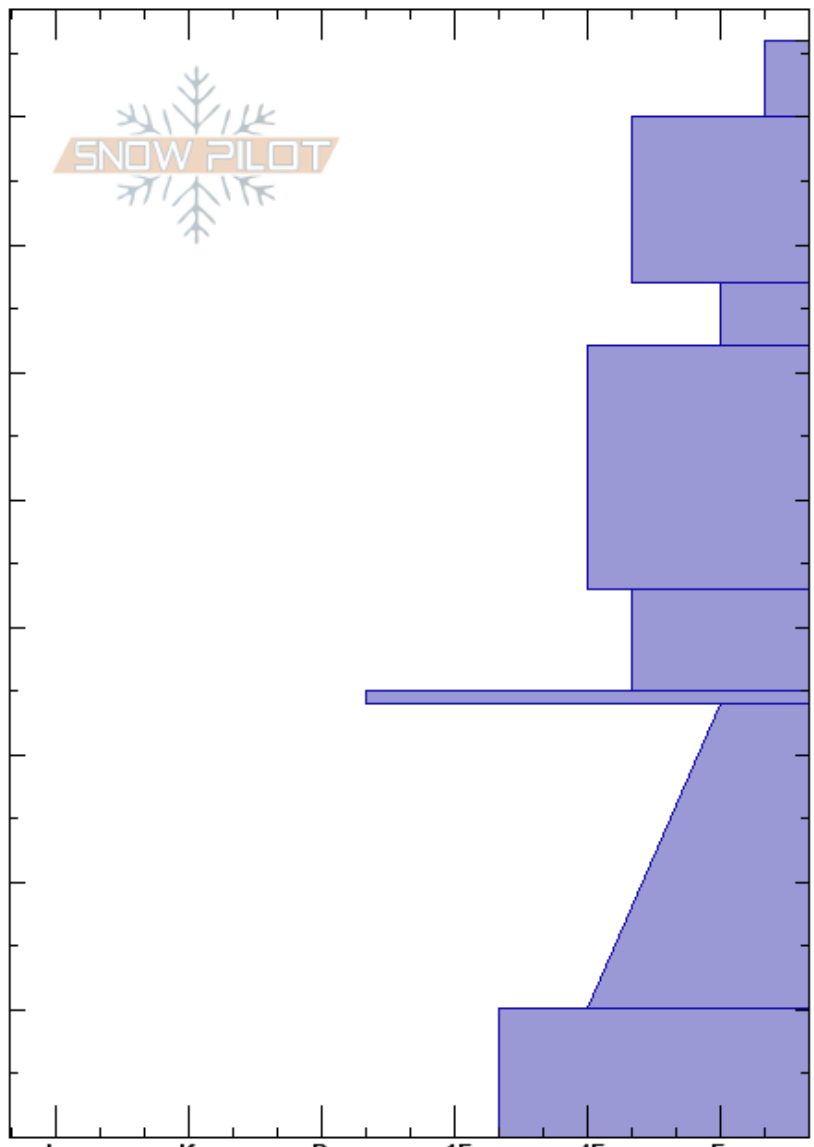

171217 West of 80  
 Front Range  
 CO  
 Elevation: 11084 ft  
 Aspect: N  
 Specifics:

Ryan Zarter  
 12/17/2017 - 11:20am  
 Co-ord: 39.80719N, -105.77731W  
 Slope Angle: 34°  
 Wind Loading: no

Stability: HS:86  
 Air Temperature: -8°C  
 Sky Cover: FEW  
 Precipitation: NO  
 Wind: Calm

Layer Notes:

Height (m)	Crystal		$\rho$ kg/m <sup>3</sup>	Stability tests & Layer comments
	Form	Size		
86	/ (Ø)	0.5-1	D	
80	□	0.5	D	
70	□ (B)	1	D	
60	B	1	D	
50	B	2	D	
40	⊙(□)	2	D	← ECTP26 @34cm ← ECTP21 @34cm
30	^ (□)	2-3	D	
20	□ (^)	2-3	D	
10				
0				

Notes: Pit dug in Rock Garden, just west of 80.