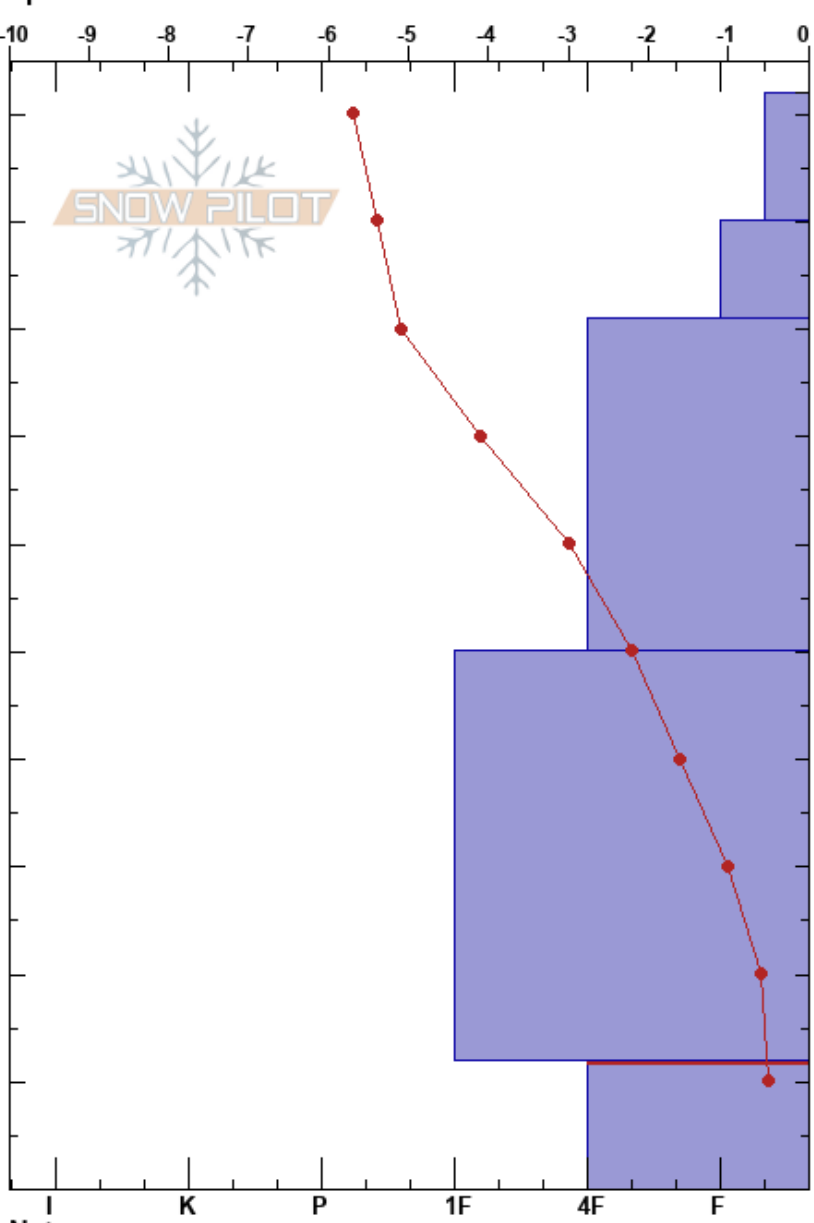

Beaver Mountain
 Bear River Range
 UT
 Elevation: 8813 ft
 Aspect: N
 Specifics:

paige pagnucco
 11/10/2022 - 1:00pm
 Co-ord: 41.96437N, -111.55768W
 Slope Angle: 20°
 Wind Loading:

Stability:
 Air Temperature: -10°C
 Sky Cover: BKN
 Precipitation: S-1
 Wind: Light Breeze

HS:102
 12-0cm: Problematic layer

Form	Crystal		ρ kg/m ³	Stability tests & Layer comments
	Size	Moisture		
				← ECTN13 @80cm
				← ECTN26 @50cm
□		D-M		

Notes: