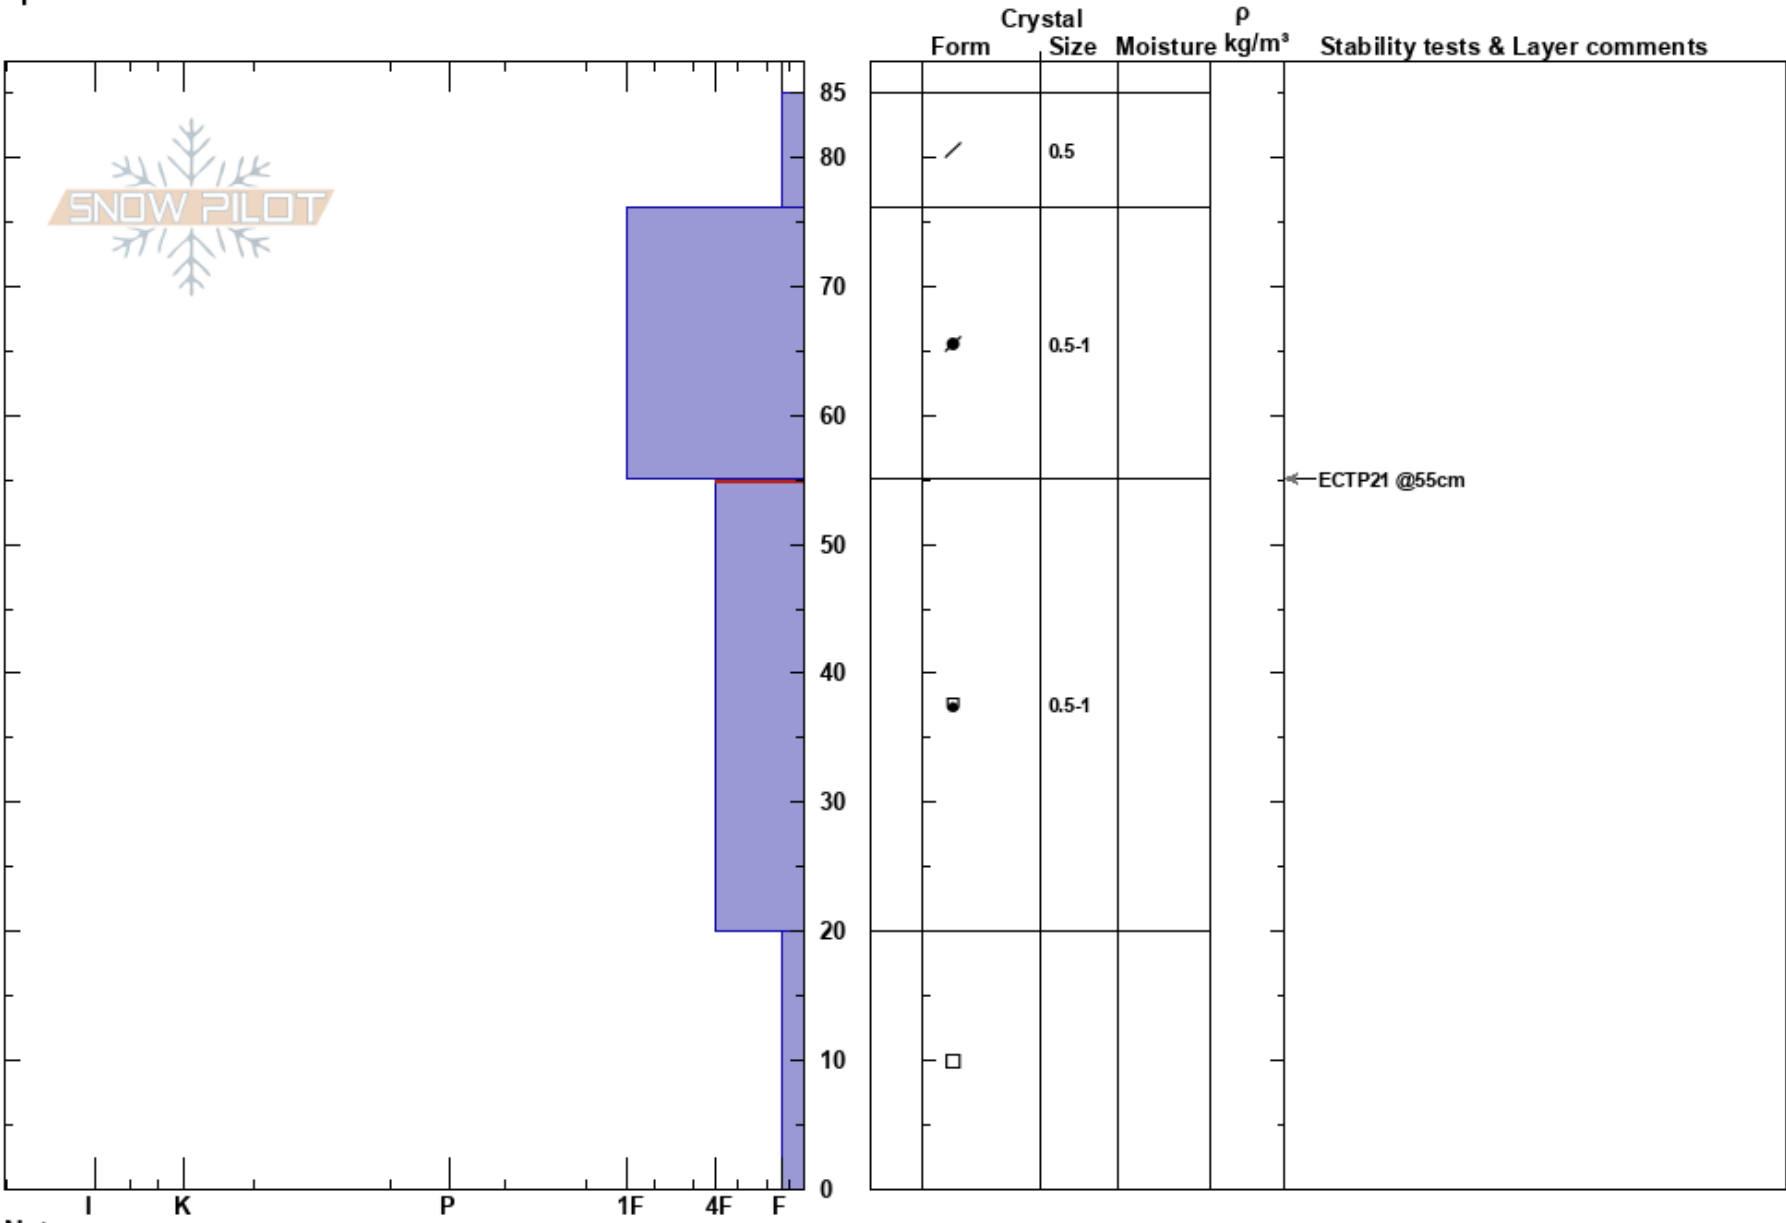

Loveland Pass  
 Loveland Pass  
 CO  
**Elevation:** 12000 ft  
**Aspect:** NE  
**Specifics:**

Andrew McWilliams  
 11/10/2022 - 11:00am  
**Co-ord:** 39.66404N, -105.88916W  
**Slope Angle:** 28°  
**Wind Loading:** previous

**Stability:**  
**Air Temperature:** -11°C  
**Sky Cover:** BKN  
**Precipitation:** NO  
**Wind:** SW Light Breeze

**HS:**85  
**PF:**30  
**PS:** 10  
 55-20cm: Problematic layer

Notes: