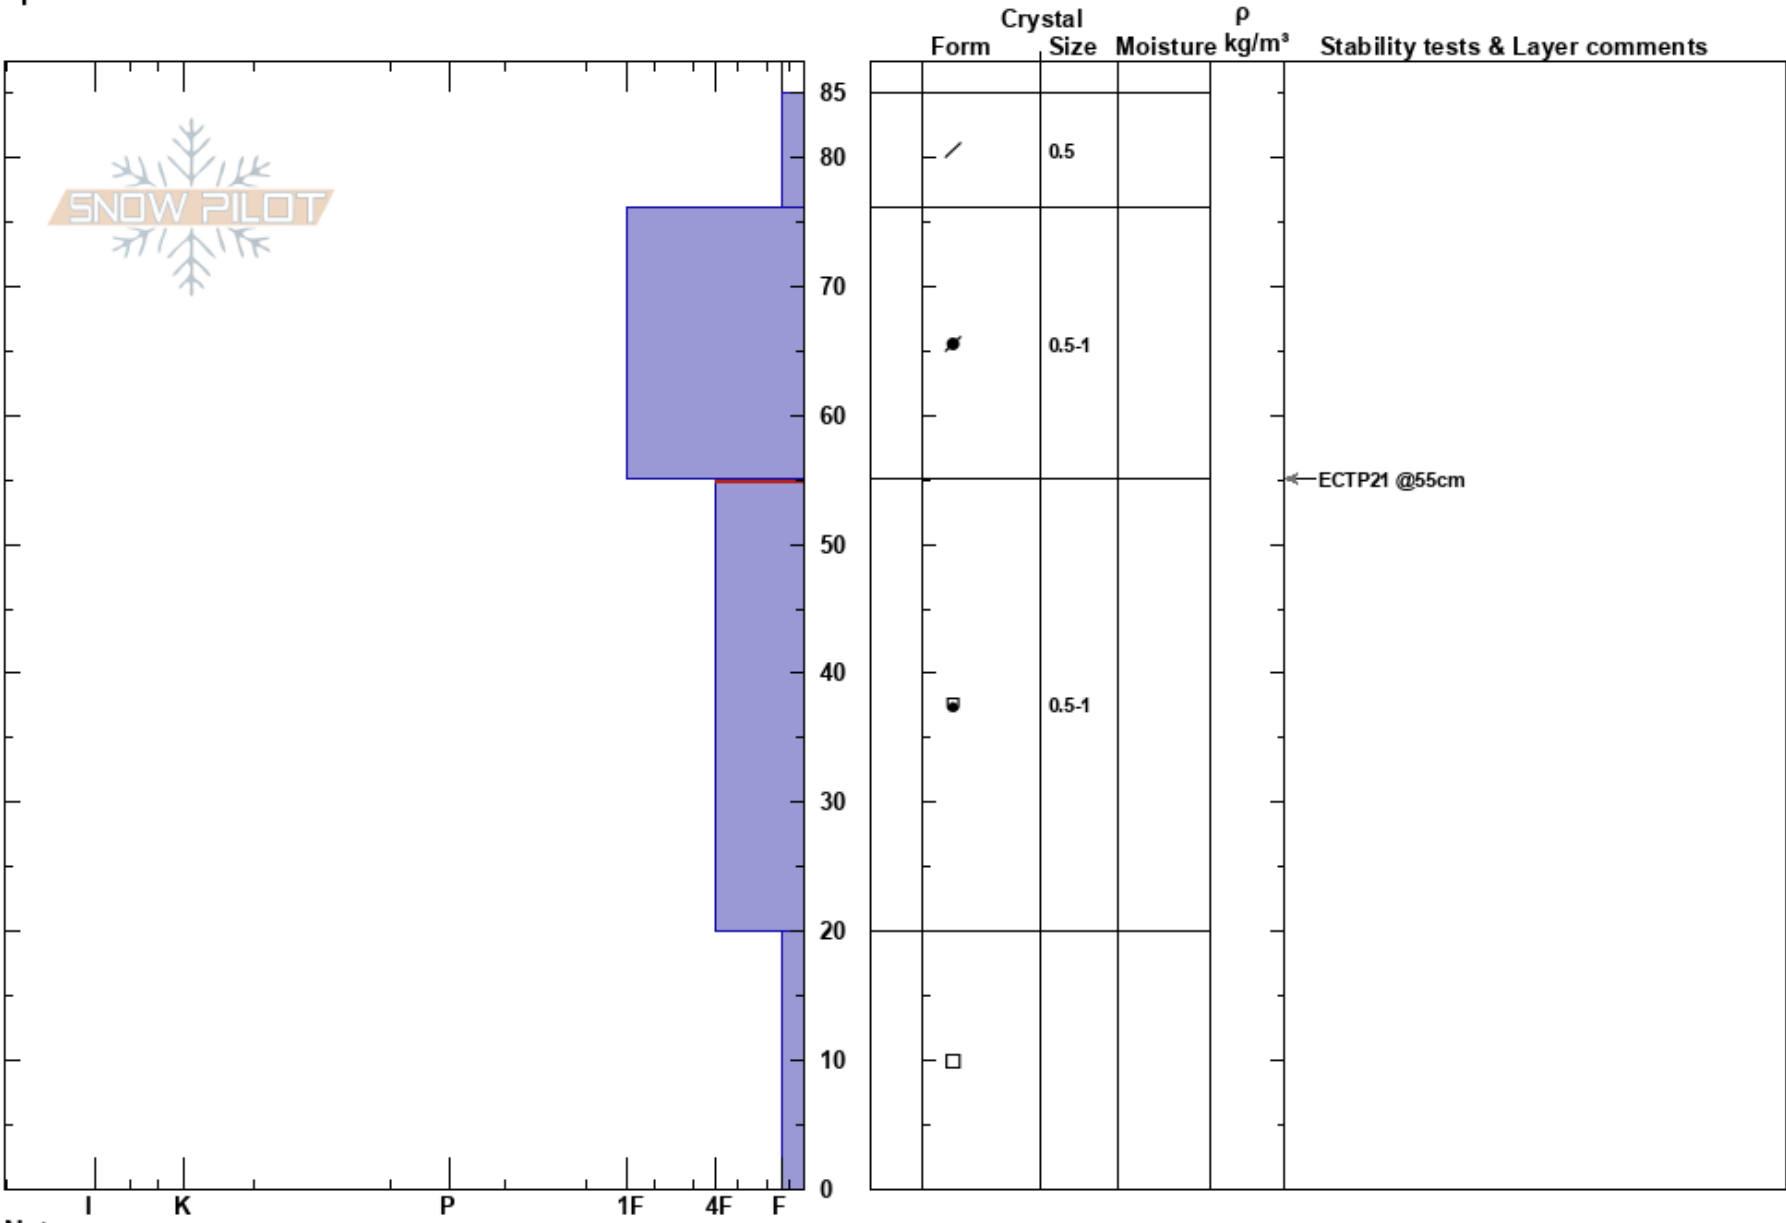

Loveland Pass
 Loveland Pass
 CO
Elevation: 12000 ft
Aspect: NE
Specifics:

Andrew McWilliams
 11/10/2022 - 11:00am
Co-ord: 39.66404N, -105.88916W
Slope Angle: 28°
Wind Loading: previous

Stability:
Air Temperature: -11°C
Sky Cover: BKN
Precipitation: NO
Wind: SW Light Breeze

HS:85
PF:30
PS: 10
 55-20cm: Problematic layer

Notes: