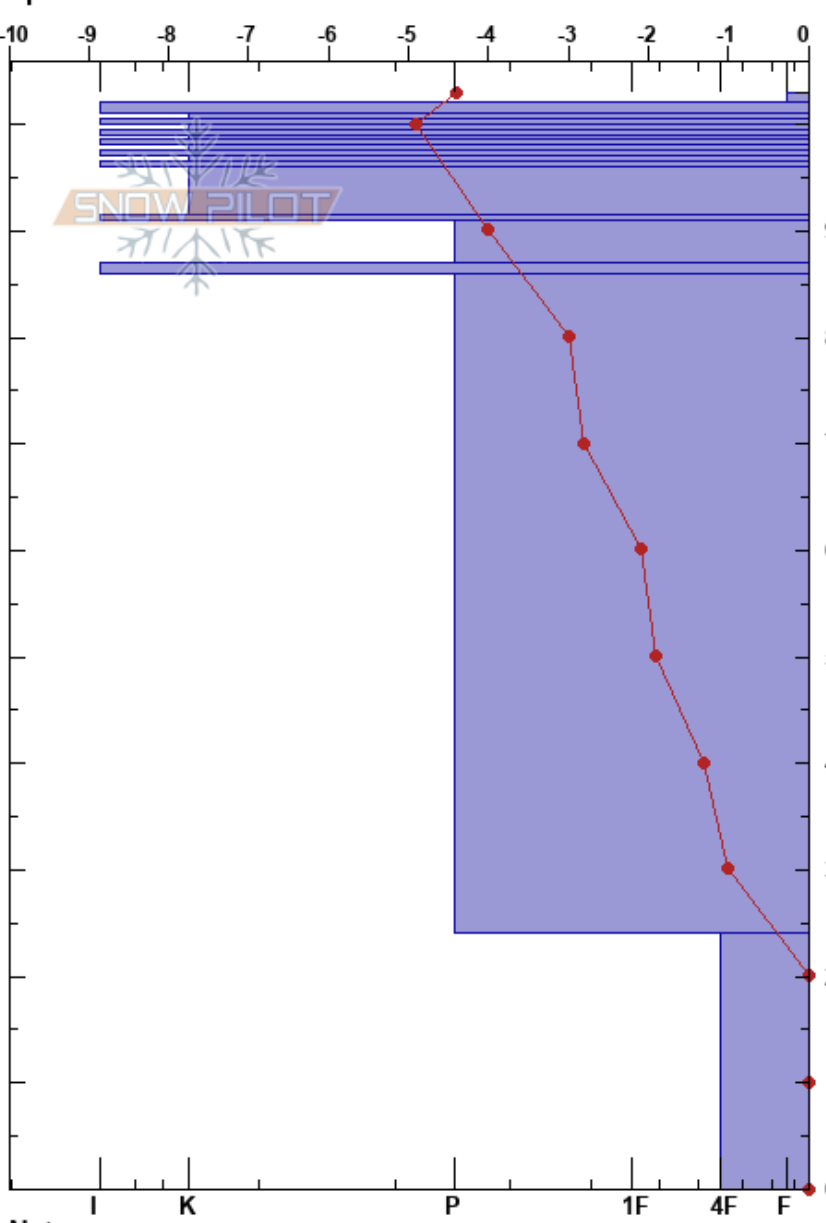

43
 Khibiny mountains
 Russia
 Elevation: 729 m
 Aspect: SE
 Specifics:

Vadim Vatof
 10/11/2022 - 17:00
 Co-ord: 67.66704N, 33.69640E
 Slope Angle: 35°
 Wind Loading:

Stability: HS:103
 Air Temperature: -3.6°C PF:5
 Sky Cover: BKN
 Precipitation: NO
 Wind: E Calm
 Layer Notes:

Altitude (m)	Crystal		Moisture	ρ kg/m ³	Stability tests & Layer comments
	Form	Size			
103	/	1	D		
100	■				
95	•	0.1-0.3	D		
90	■				
85	•	0.1-0.3	D		
80	■			0.34	
75	•	0.1-0.3	D		
70	■				
65	•	0.1-0.3	D		
60	●	0.5-1	D		
55	■				
50	•	0.1-0.5	D		
45	■				
40					
35	●	0.1-0.5	D		
30					
25					
20				0.38	
15	●	0.1-0.5	D		
10					
0					CTN