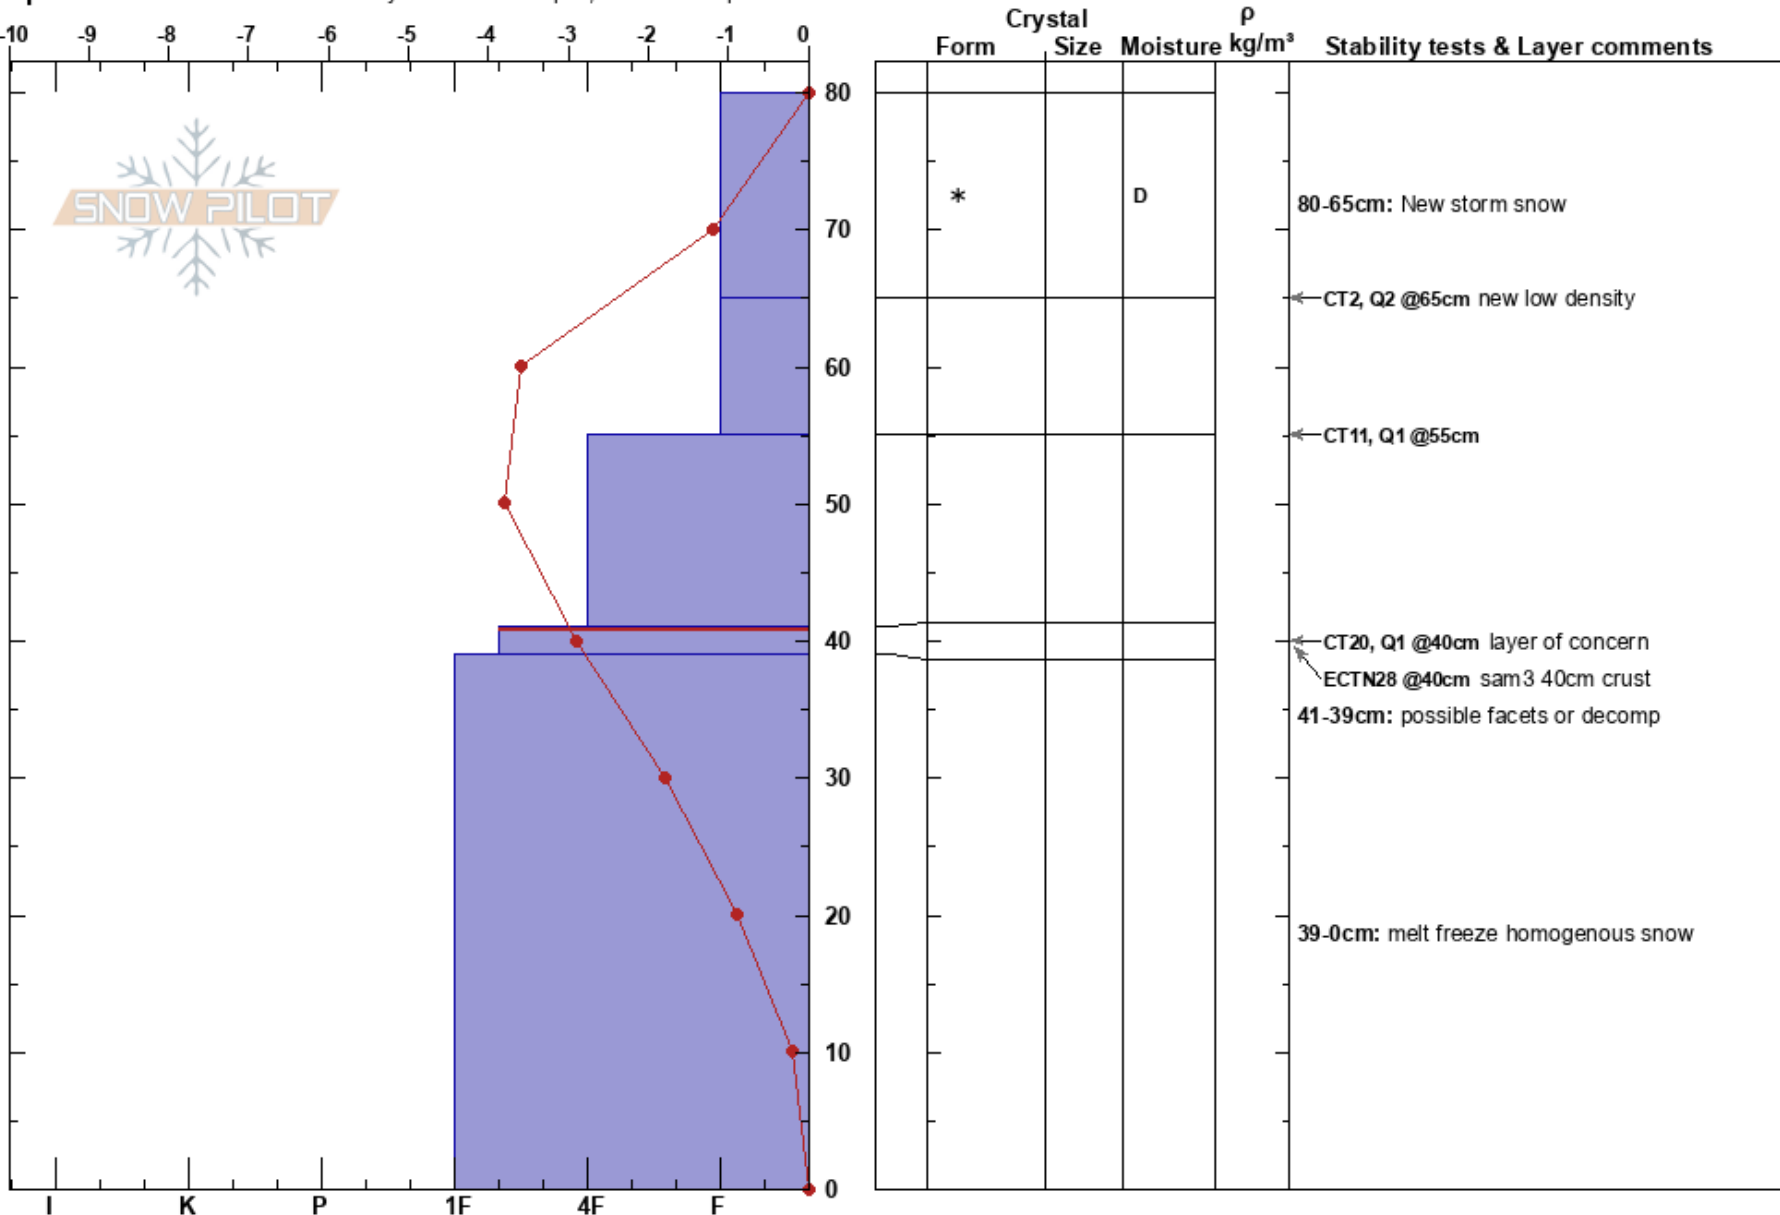

Beehive 1st pit  
 Madison Range-N  
 MT  
 Elevation: 9060 ft  
 Aspect: E

Ethan Jeannette  
 11/08/2022 - 12:30pm  
 Co-ord: 45.33275N, -111.39704W  
 Slope Angle: 23°  
 Wind Loading:

Stability: Good HS:80  
 Air Temperature: -4°C  
 Sky Cover: BKN  
 Precipitation: S-1  
 Wind: Calm

**Layer Notes:**  
 80-65cm: New storm snow  
 41-39cm: possible facets or decomp  
 41-39cm: Problematic layer  
 39-0cm: melt freeze homogenous snow

**Specifics:** Recent avalanche activity on different slopes; We skied slope