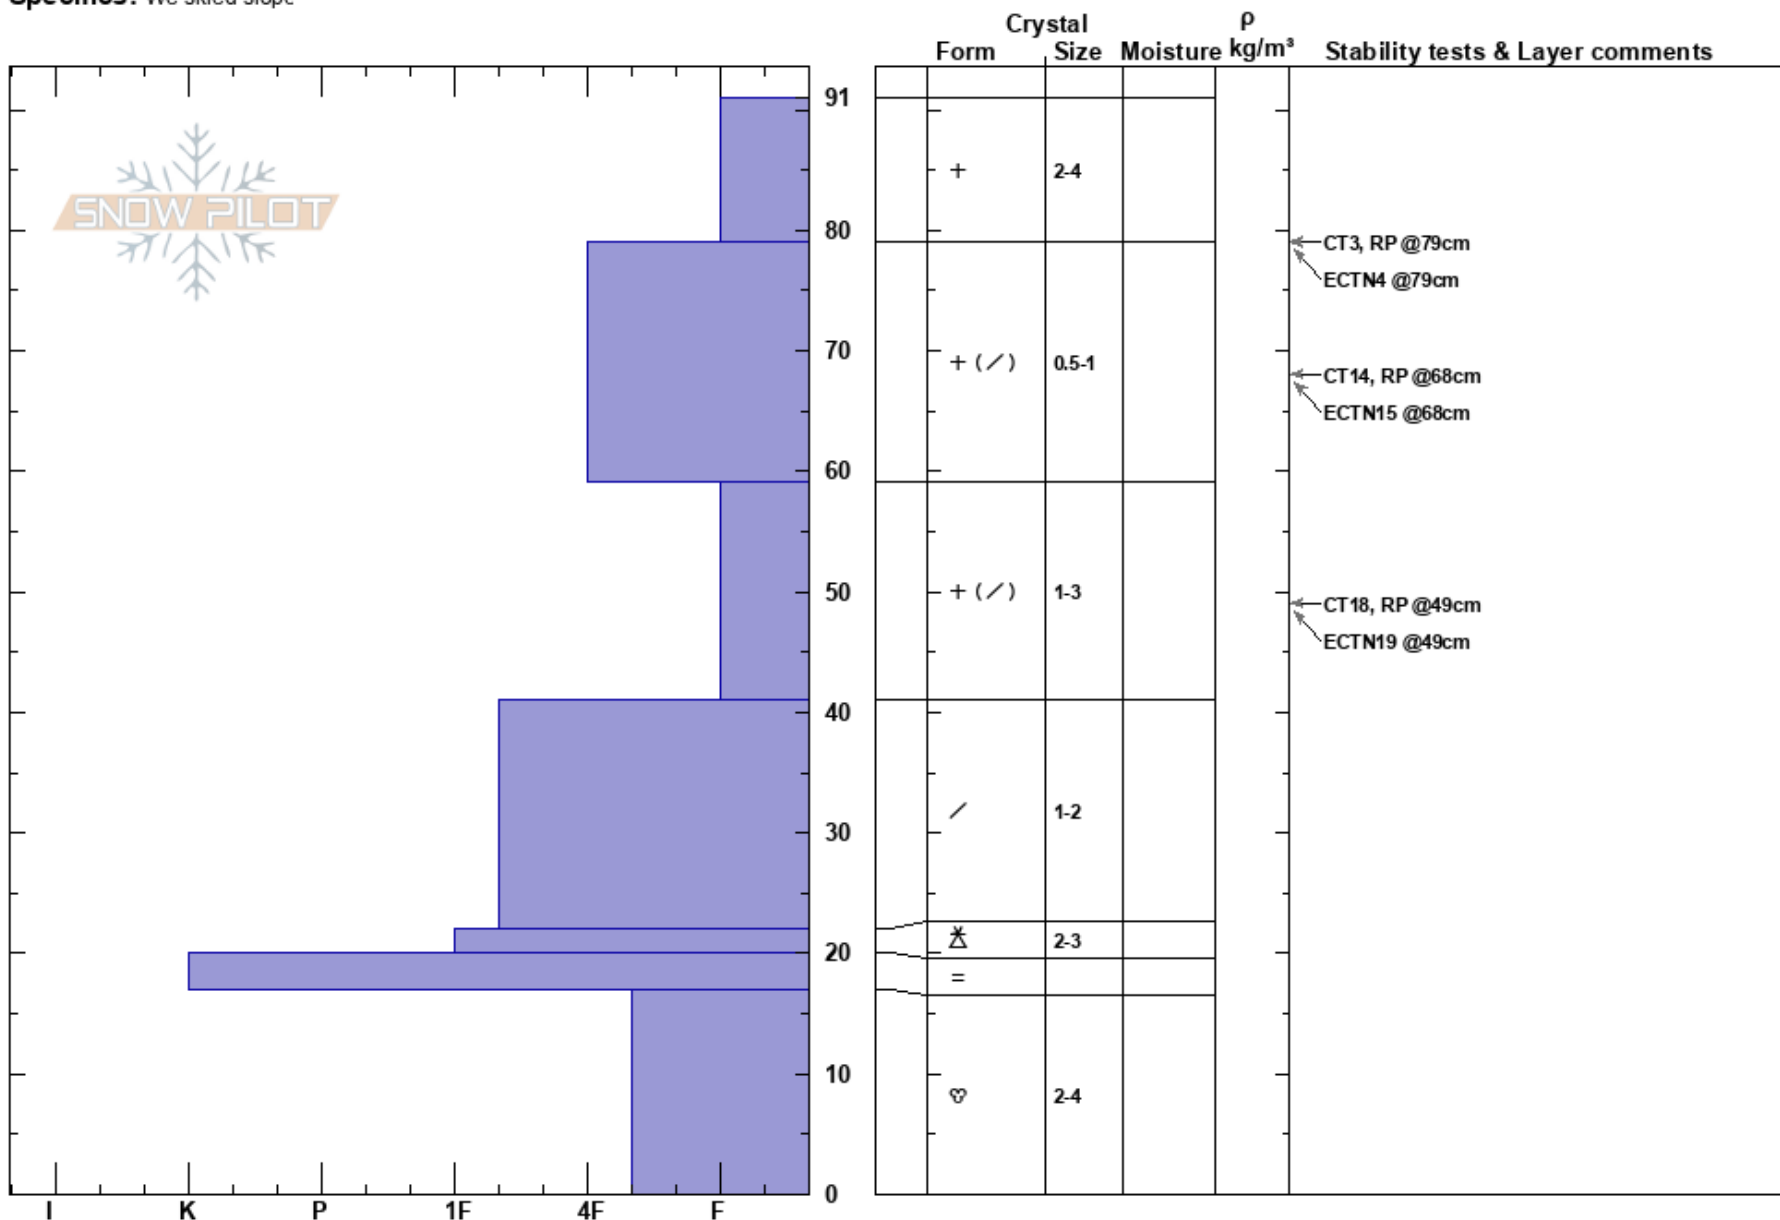

Castle Peak
 Central Sierra
 CA
Elevation: 8243 ft
Aspect: 352°
Specifics: We skied slope

Steve Reynaud
 11/08/2022 - 11:20am
Co-ord: 39.36477N, -120.36148W
Slope Angle: 26°
Wind Loading: yes

Stability: Good **HS:**91
Air Temperature: **PS:** 30
Sky Cover: OVC
Precipitation: S2
Wind: SW Moderate

Layer Notes:

Notes: Pit dug in near treeline terrain to assess graupel layer over rain crust under new snow loading conditions.