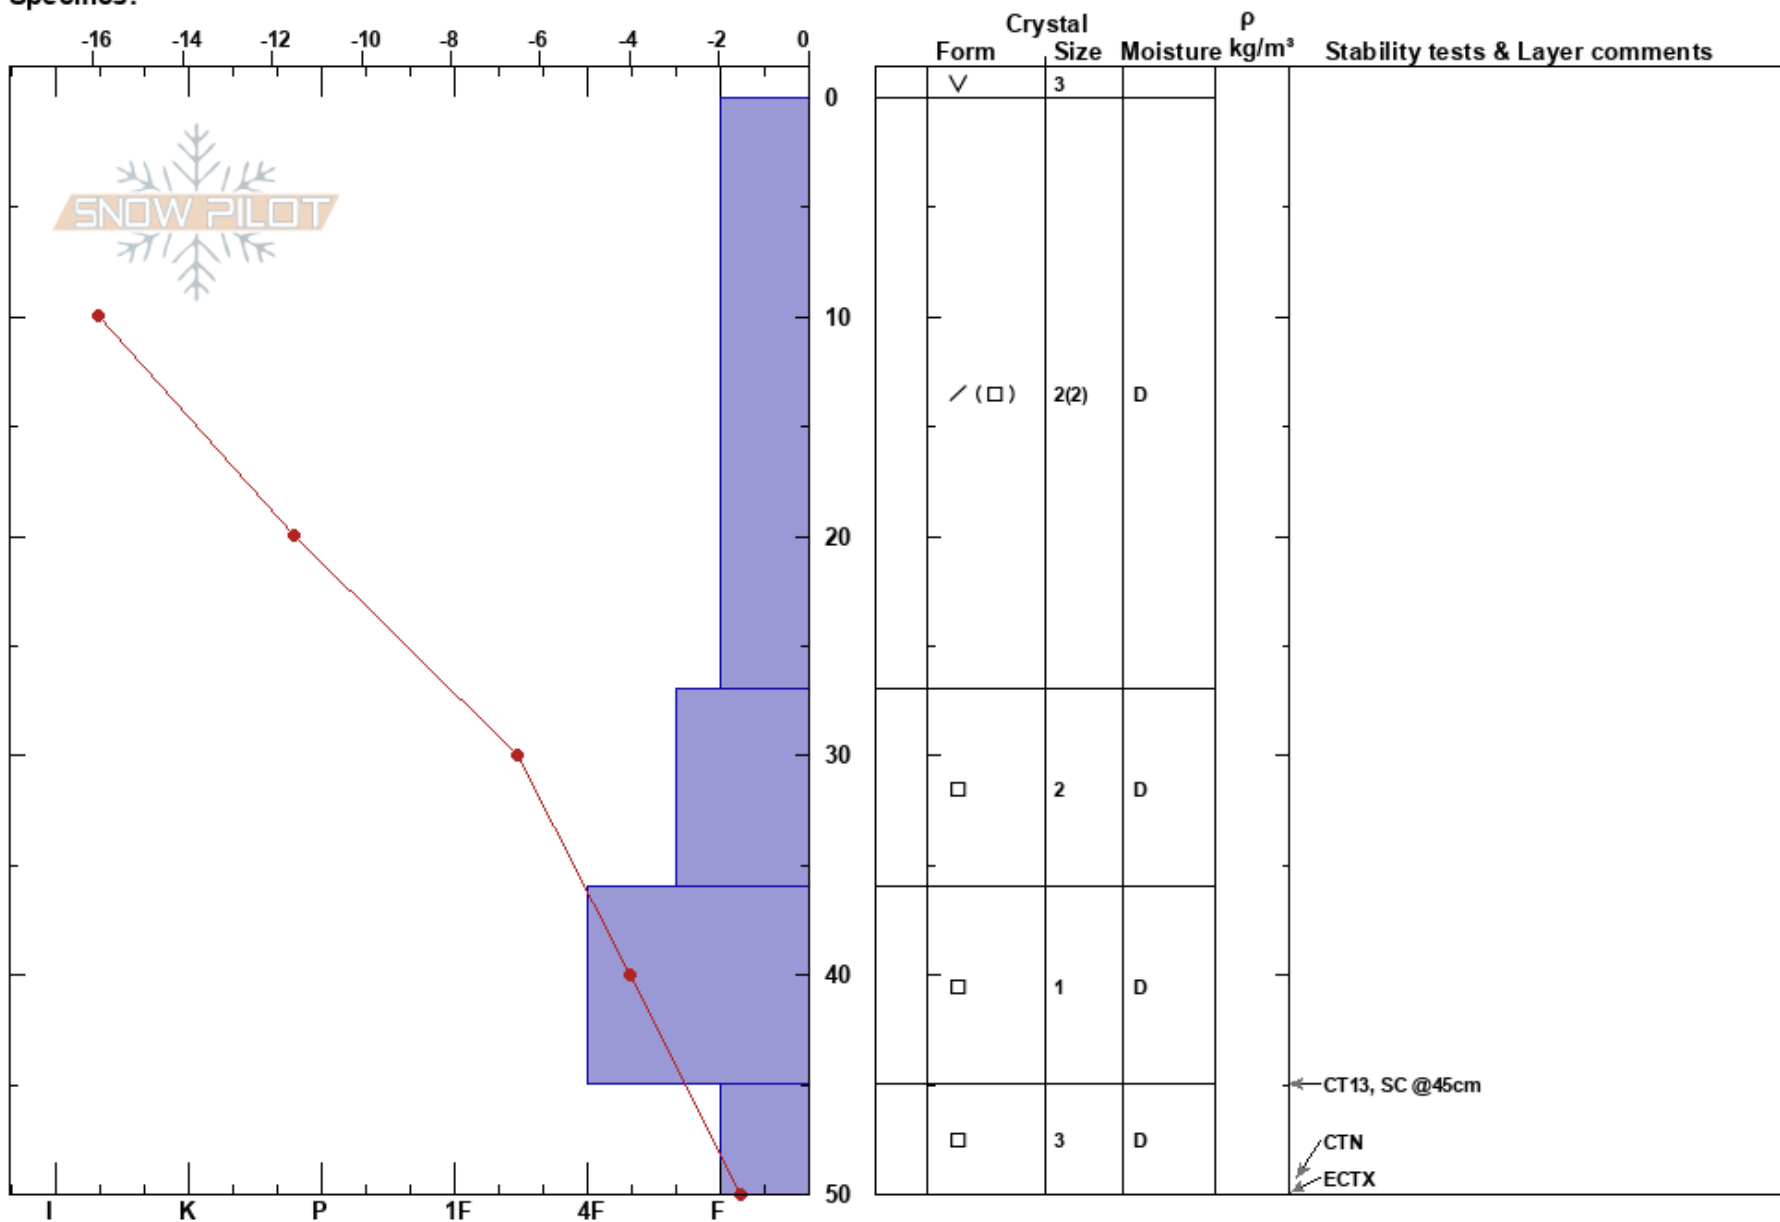

Ktunaxa  
 Purcell  
 BC  
 Elevation: 2430 m  
 Aspect: N  
 Specifics:

Panorama Avalanche Office  
 08/11/2022 - 11:30  
 Co-ord:  
 Slope Angle: 26°  
 Wind Loading:

Stability: **HS:50**  
 Air Temperature: -12.5°C PF:45  
 Sky Cover: CLR  
 Precipitation: NO  
 Wind:

Layer Notes:

Notes: