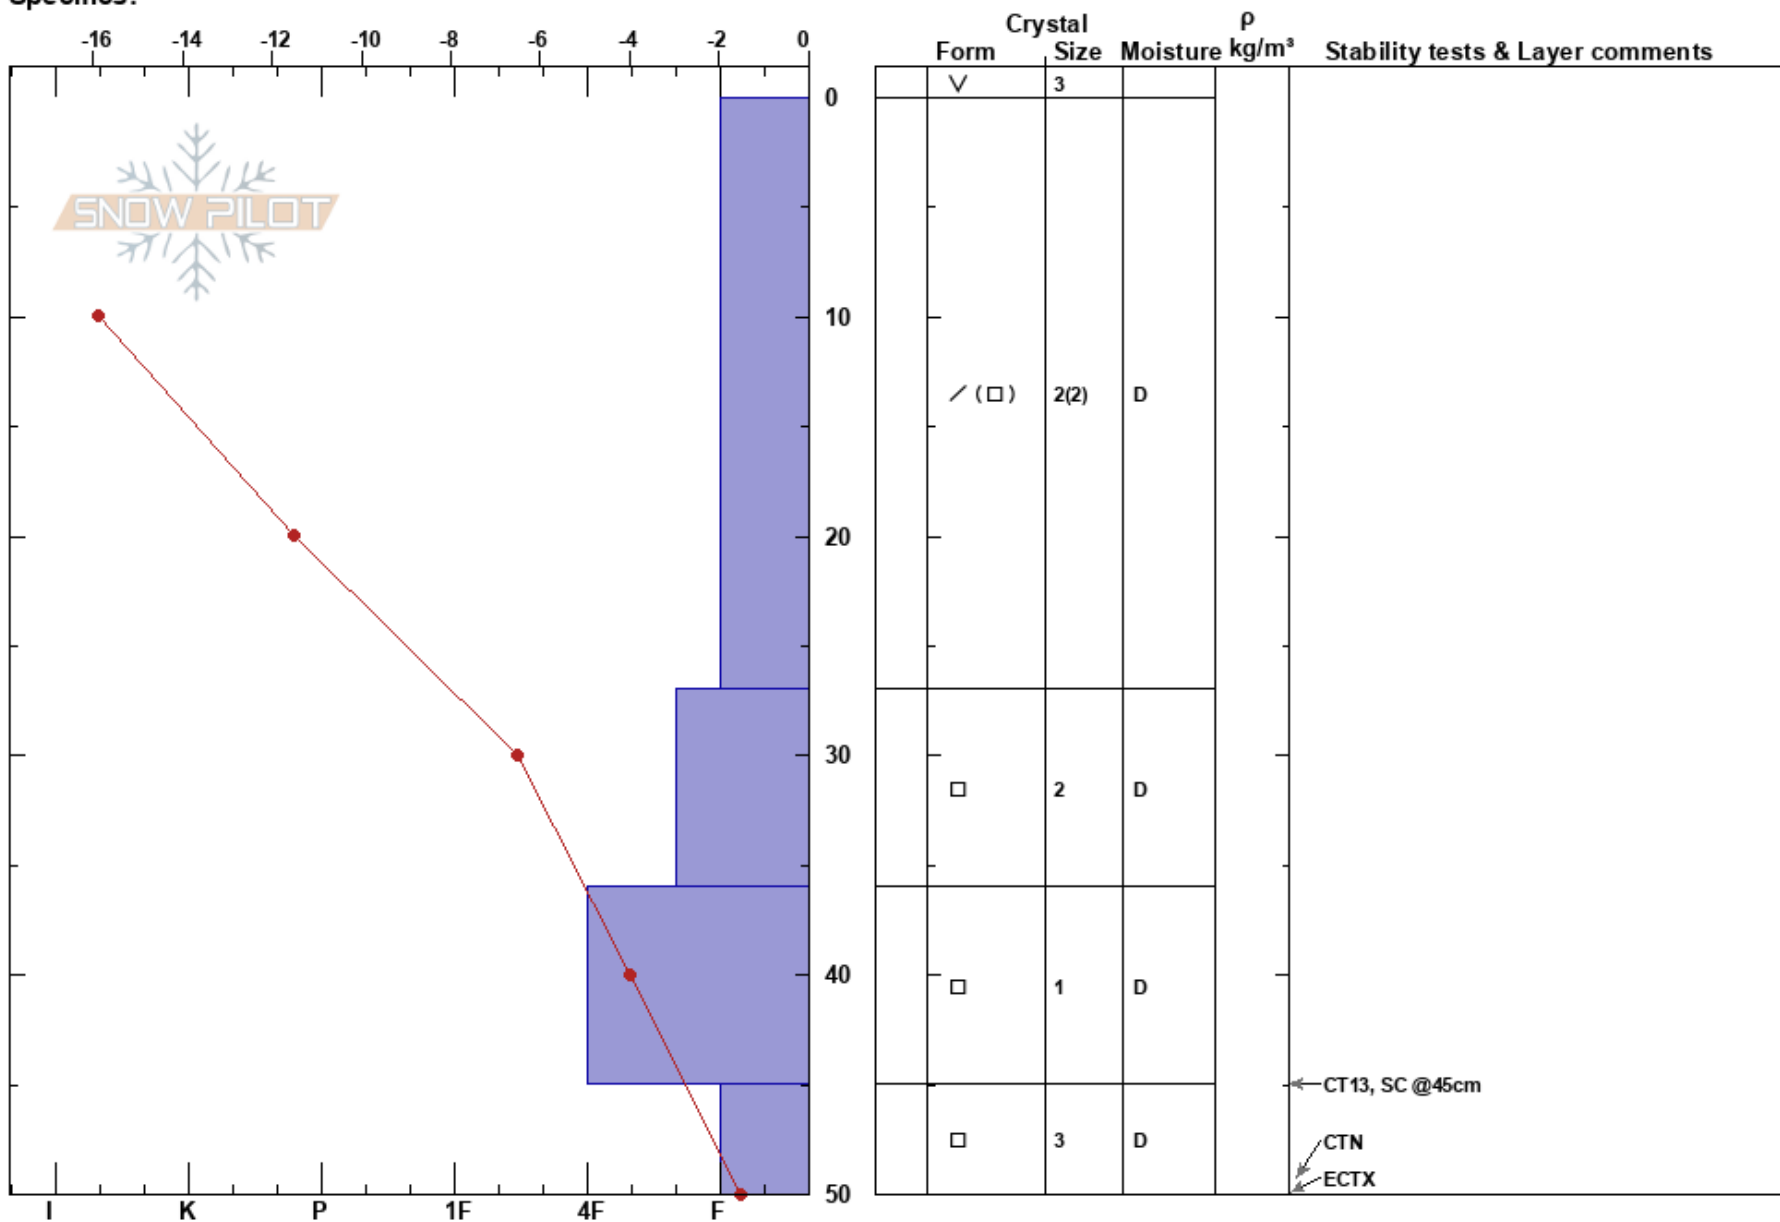

Ktunaxa
 Purcell
 BC
 Elevation: 2430 m
 Aspect: N
 Specifics:

Panorama Avalanche Office
 08/11/2022 - 11:30
 Co-ord:
 Slope Angle: 26°
 Wind Loading:

Stability: **HS:50**
 Air Temperature: -12.5°C PF:45
 Sky Cover: CLR
 Precipitation: NO
 Wind:

Layer Notes:

Notes: