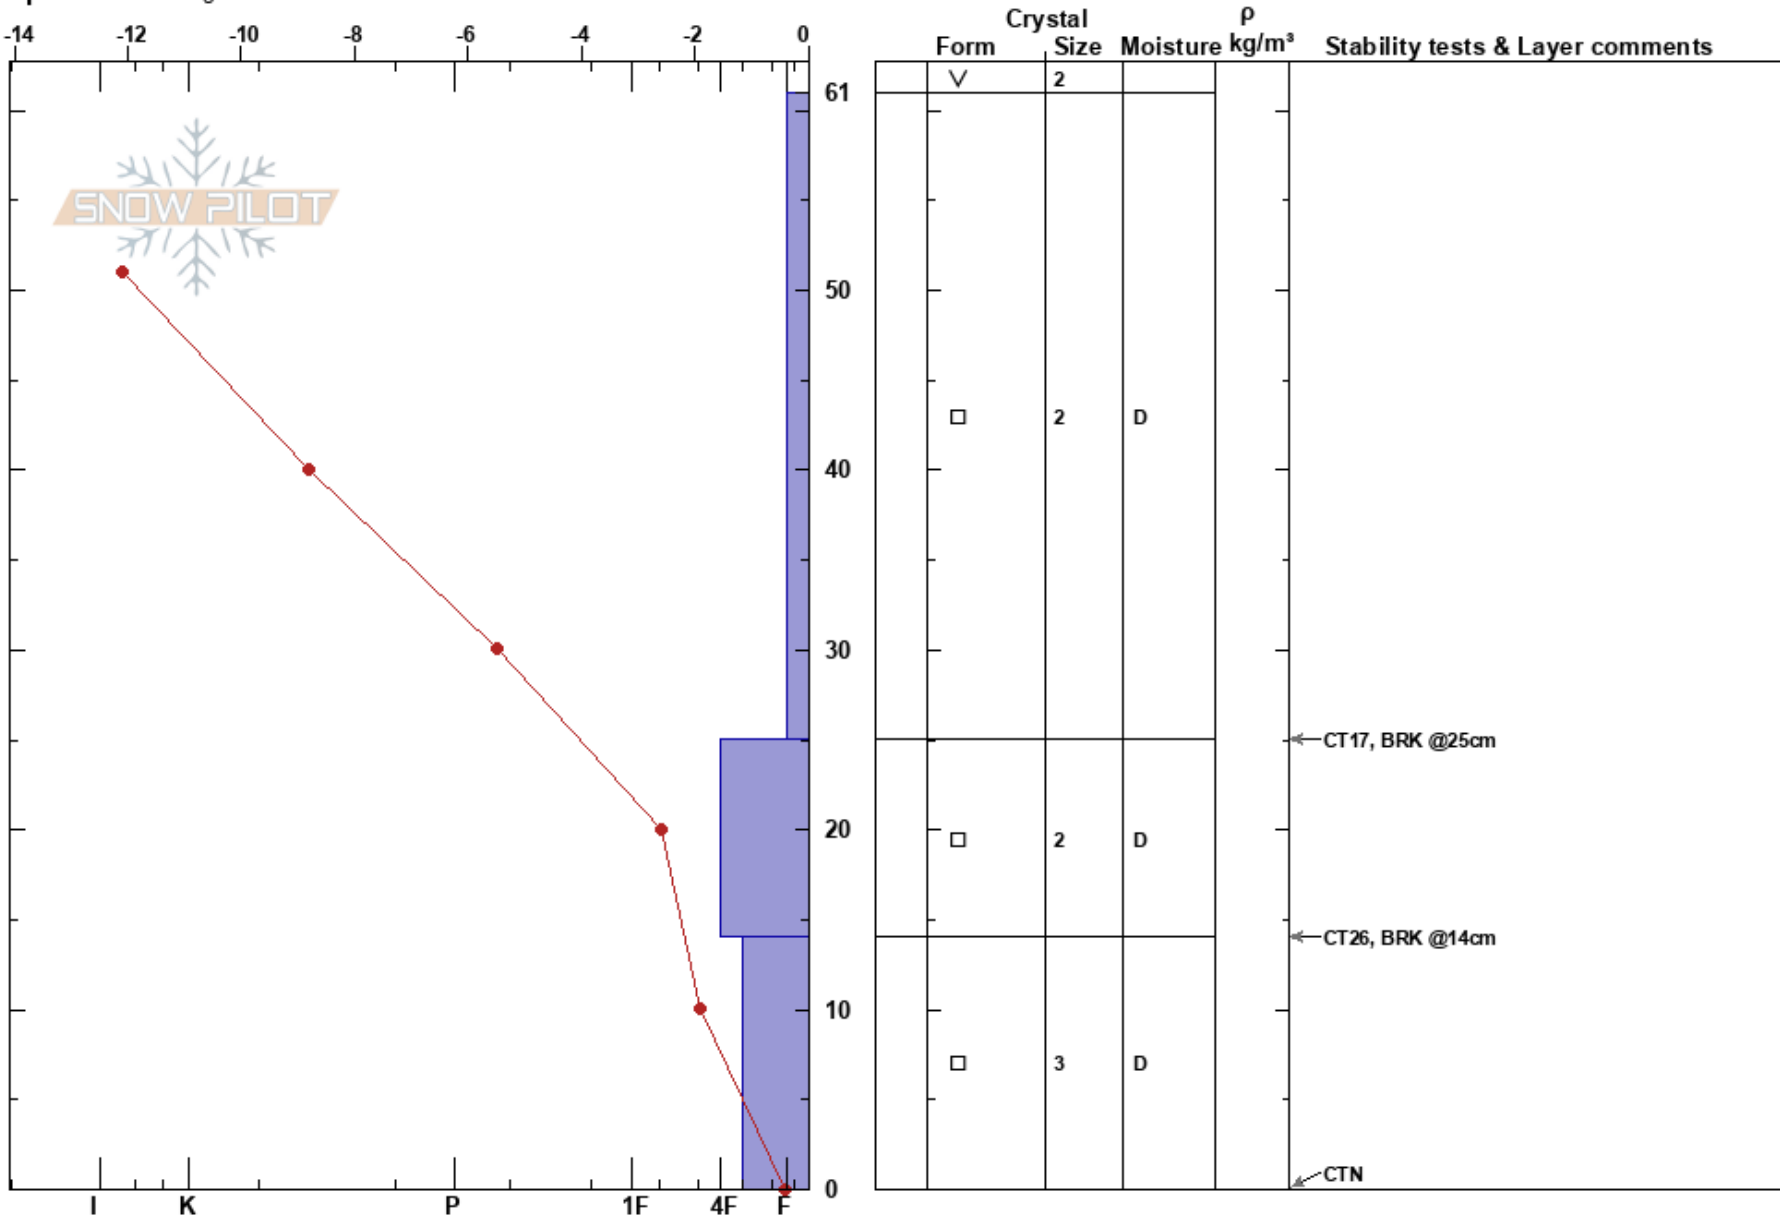

Gunbarrel 1A
 Purcell
 BC
 Elevation: 2350 m
 Aspect:

Grier Woodman
 08/11/2022 - 12:45
 Co-ord:
 Slope Angle: 37°
 Wind Loading:

Stability:
 Air Temperature: -10.3°C PF:30
 Sky Cover: CLR
 Precipitation: NO
 Wind: SE Light Breeze

HS:61
 Layer Notes:

Specifics: Pit dug in a Ski Area

Notes: