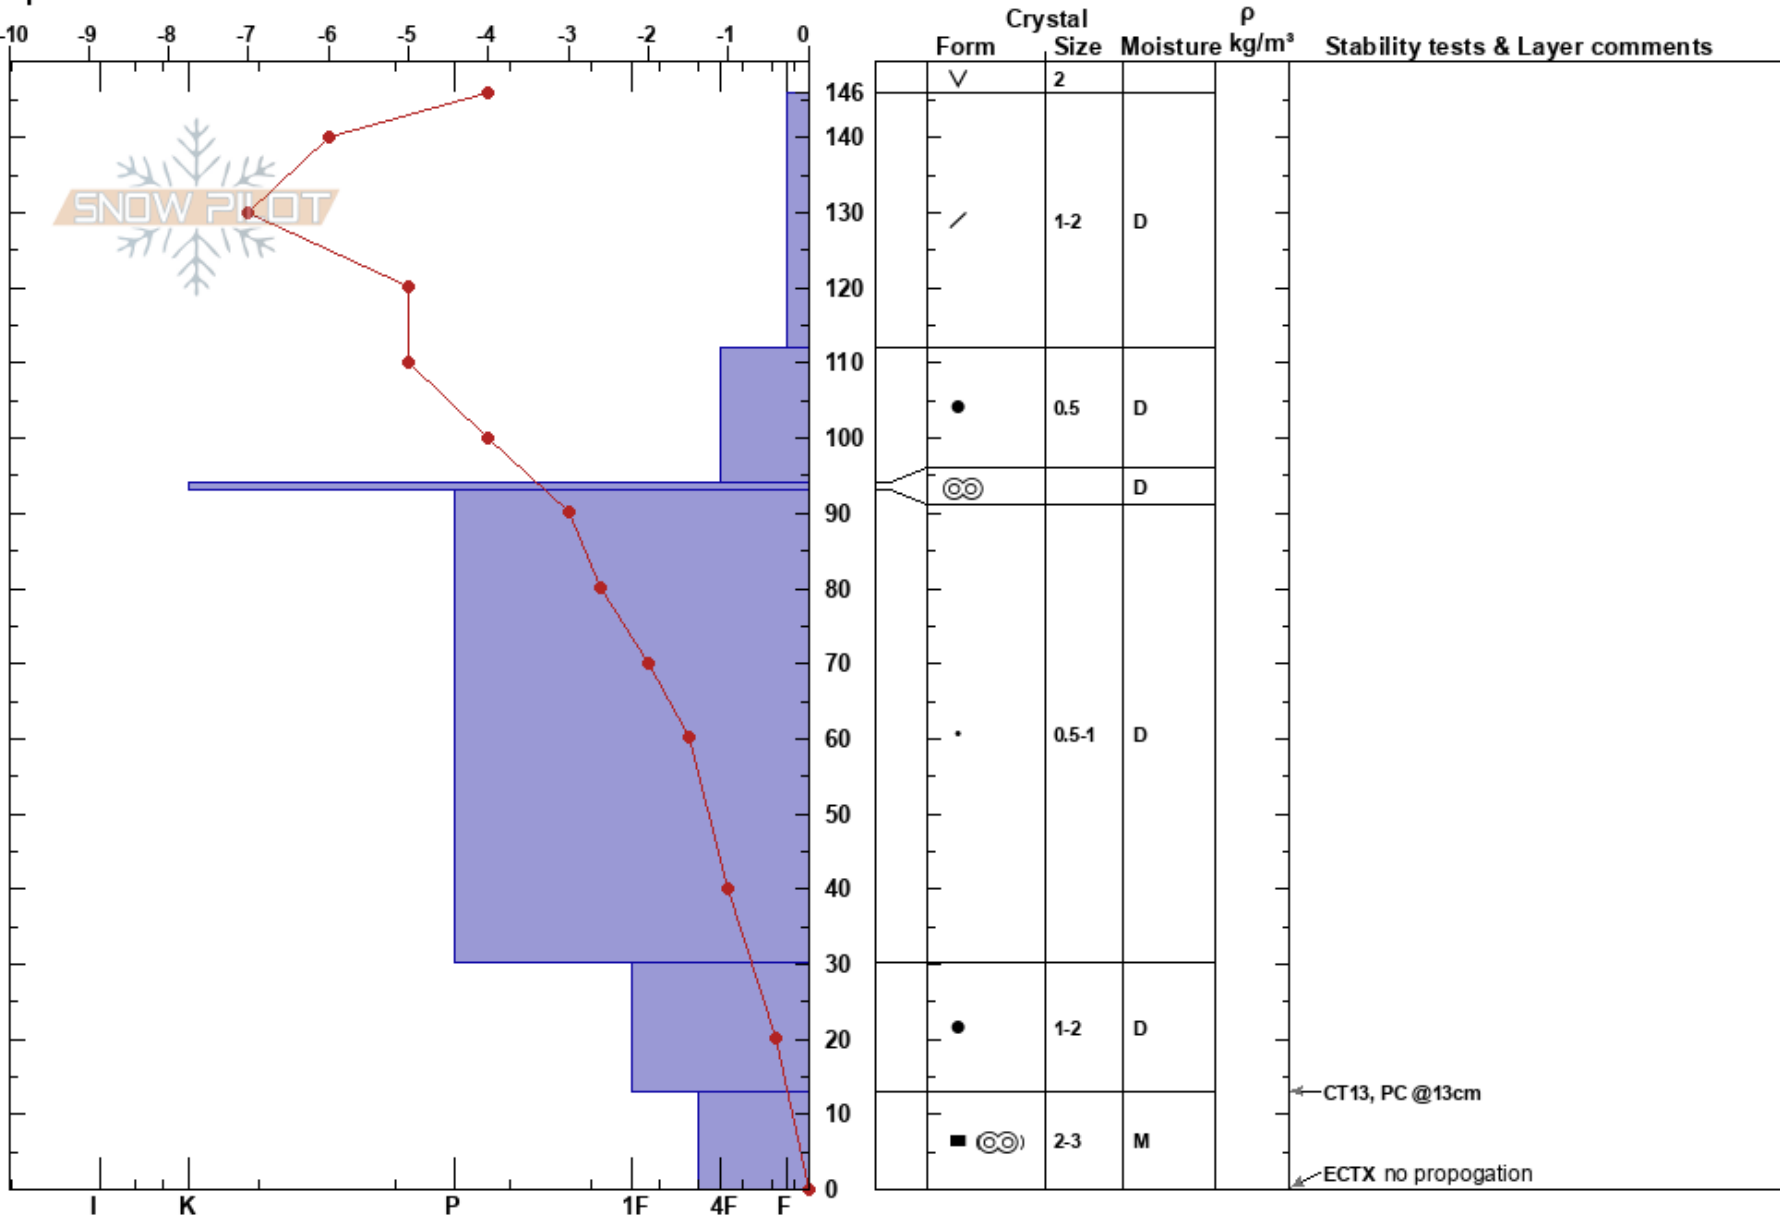

Lomisi Ridge
 new item
 Georgia
 Elevation: 2182 m
 Aspect: N
 Specifics:

Serhii Ichenets
 06/01/2018 - 12:45
 Co-ord: 458445W 4695777N
 Slope Angle: 31°
 Wind Loading:

Stability:
 Air Temperature: -2°C
 Sky Cover: BKN
 Precipitation: NO
 Wind: S Light Breeze

Layer Notes:

Notes: Site Characteristics: steep bowl near ridge zone
 Profile Objective: snow stability check

← CT13, PC @13cm
 ← ECTX no propagation