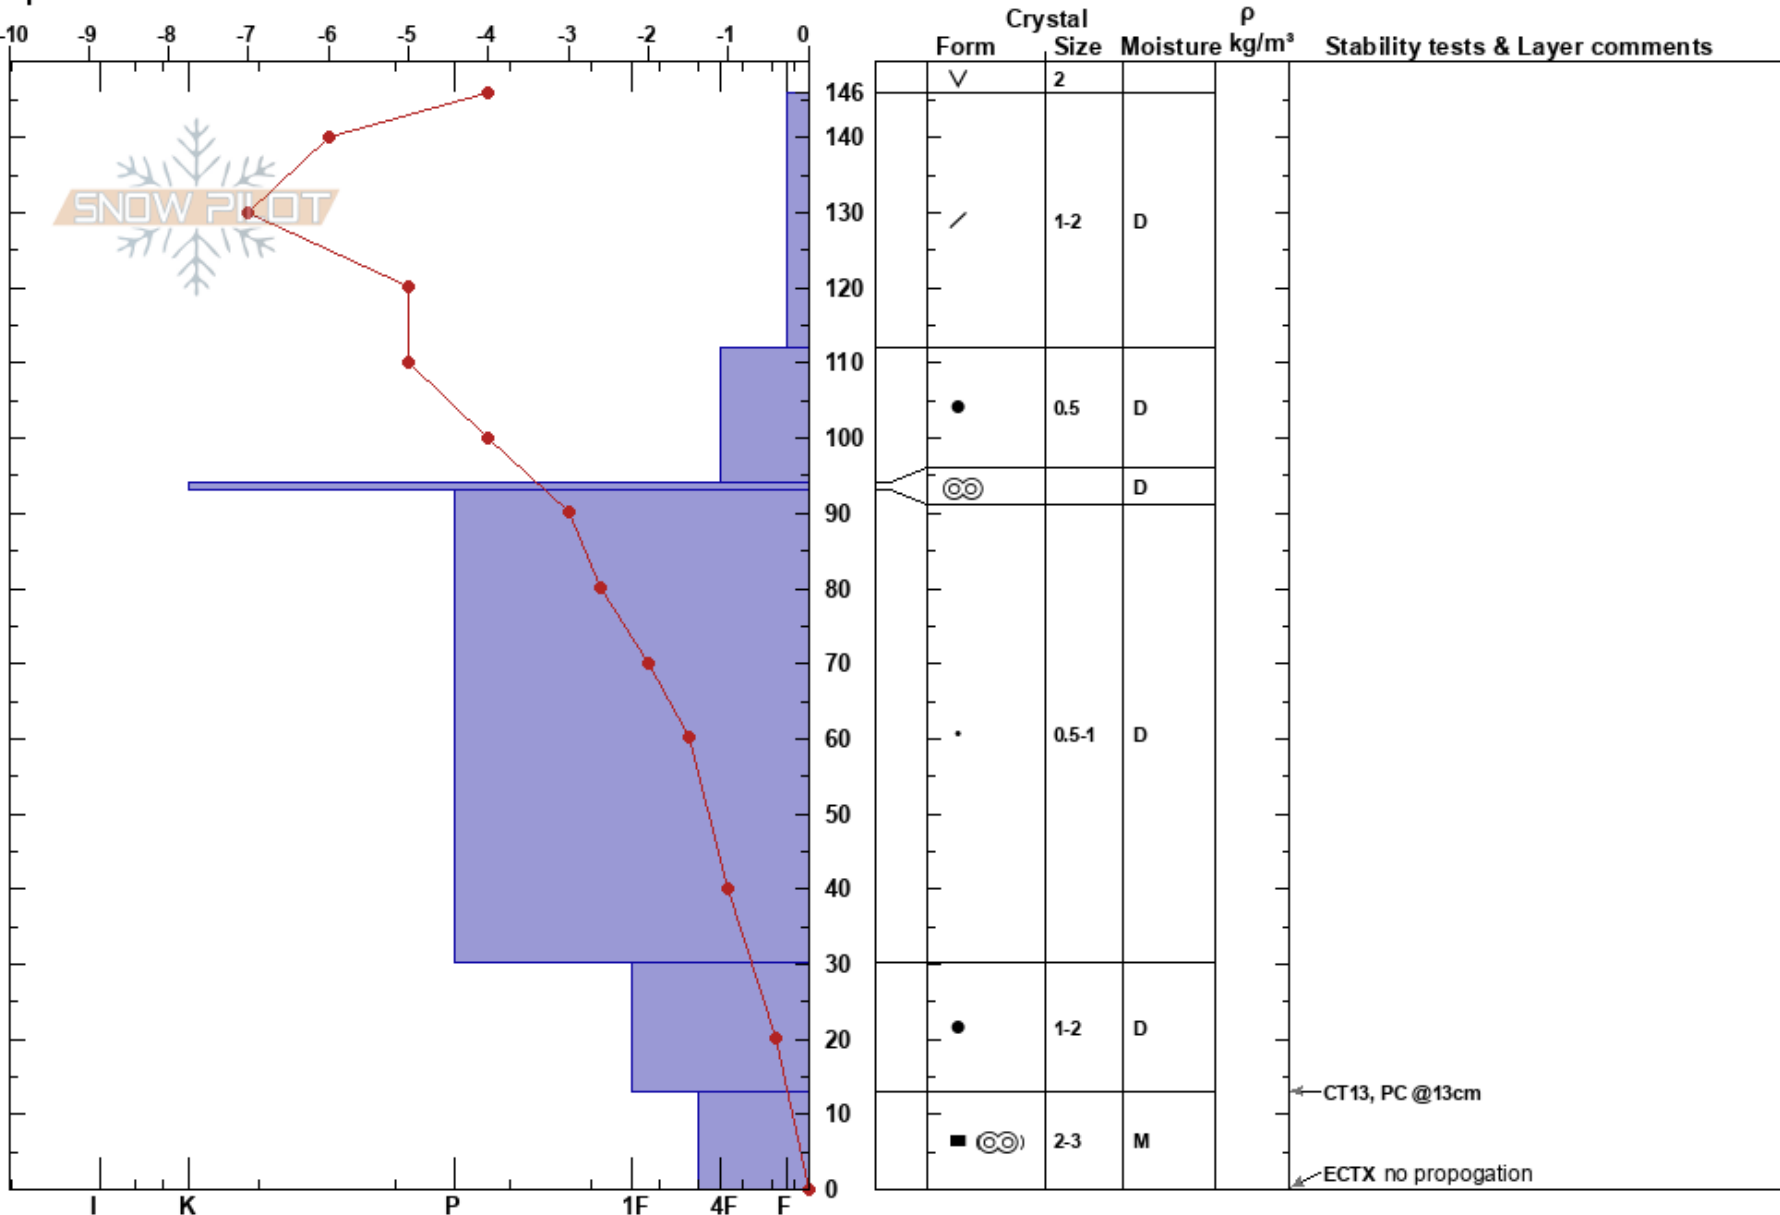

Lomisi Ridge
 new item
 Georgia
 Elevation: 2182 m
 Aspect: N
 Specifics:

Serhii Ichenets
 06/01/2018 - 12:45
 Co-ord: 458445W 4695777N
 Slope Angle: 31°
 Wind Loading:

Stability:
 Air Temperature: -2°C
 Sky Cover: BKN
 Precipitation: NO
 Wind: S Light Breeze

Layer Notes:

Notes: Site Characteristics: steep bowl near ridge zone
 Profile Objective: snow stability check

← CT13, PC @13cm

← ECTX no propagation