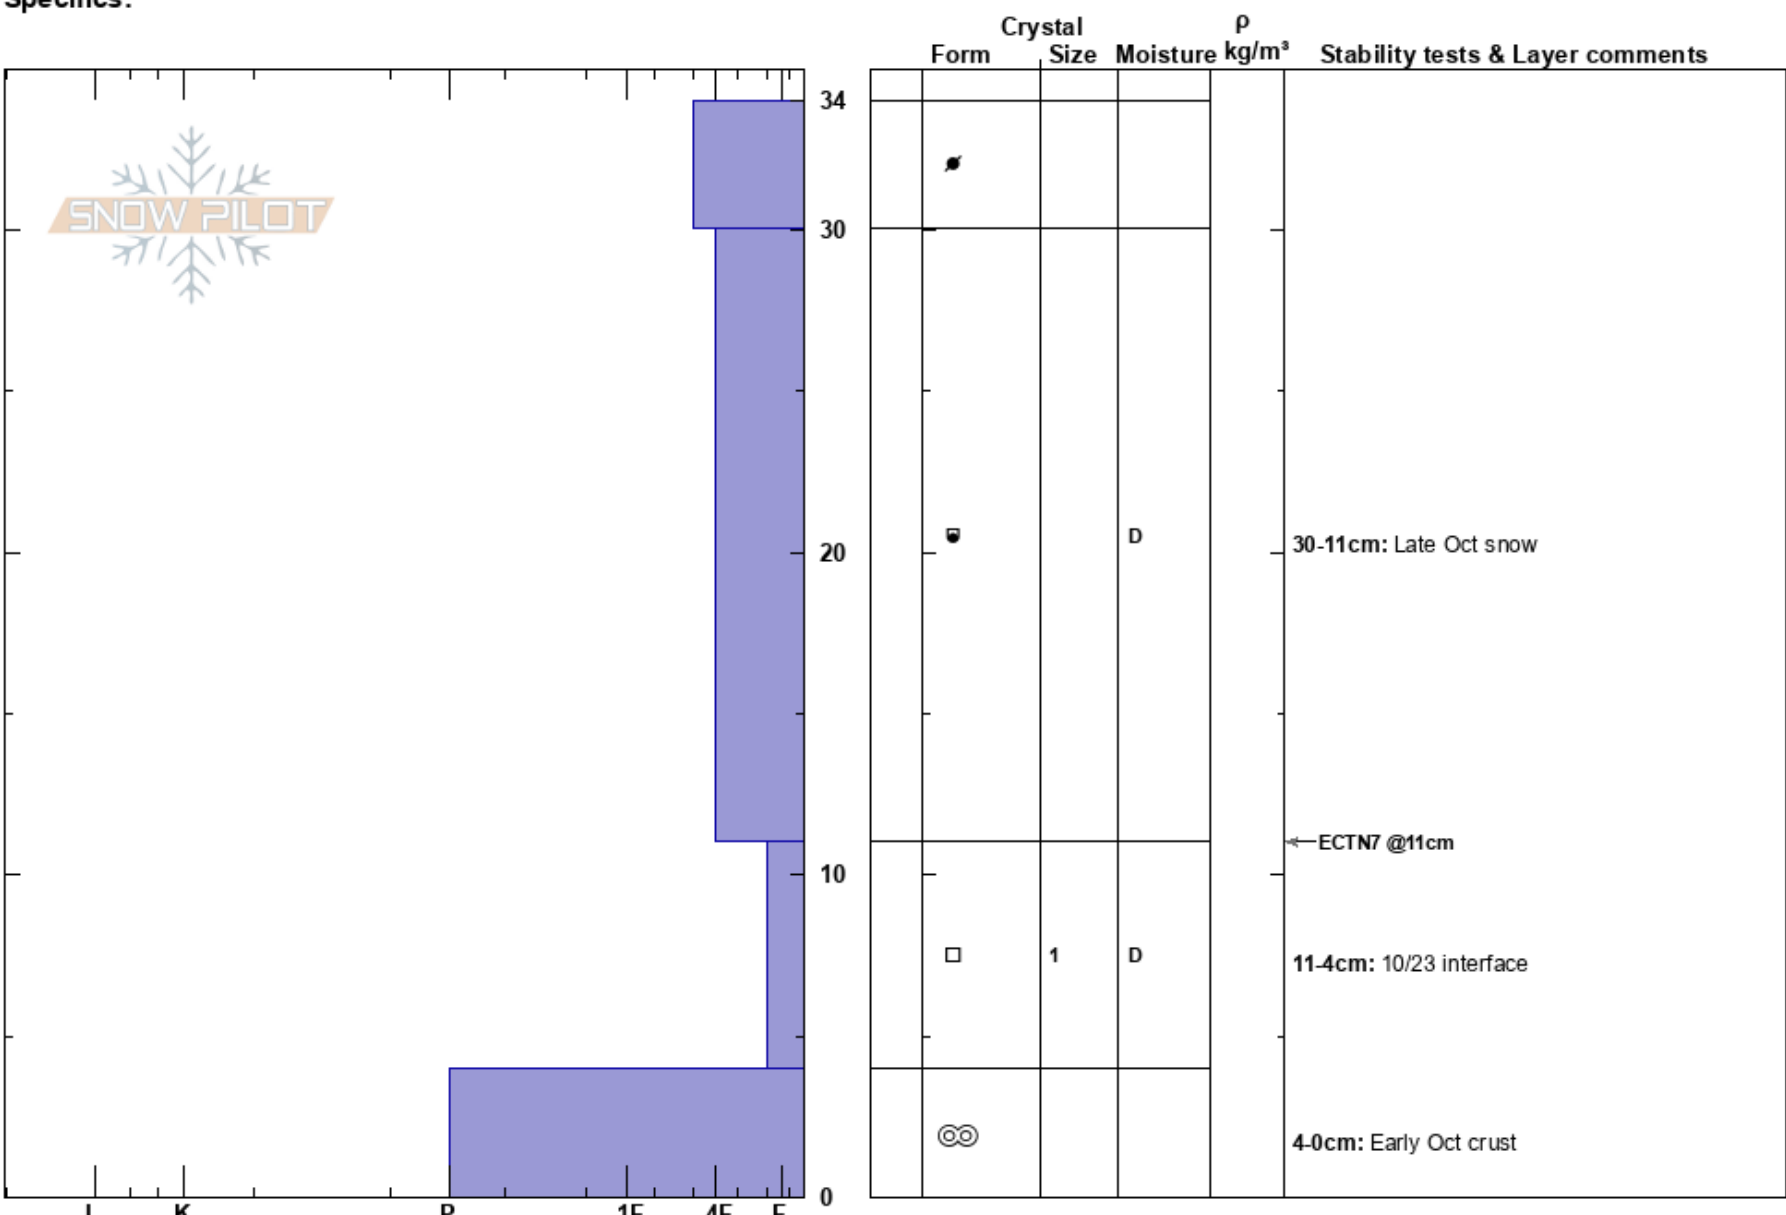

Purple Peak
 Elk Mountains
 CO
Elevation: 11925 ft
Aspect: 30°
Specifics:

Zach Guy
 11/07/2022 - 3:00pm
Co-ord: 38.91329N, -107.11626W
Slope Angle: 32°
Wind Loading: no

Stability:
Air Temperature:
Sky Cover: FEW
Precipitation: NO
Wind: SW Light Breeze

HS:34
Layer Notes:
 30-11cm: Late Oct snow
 11-4cm: 10/23 interface
 11-4cm: Problematic layer
 4-0cm: Early Oct crust

Notes: