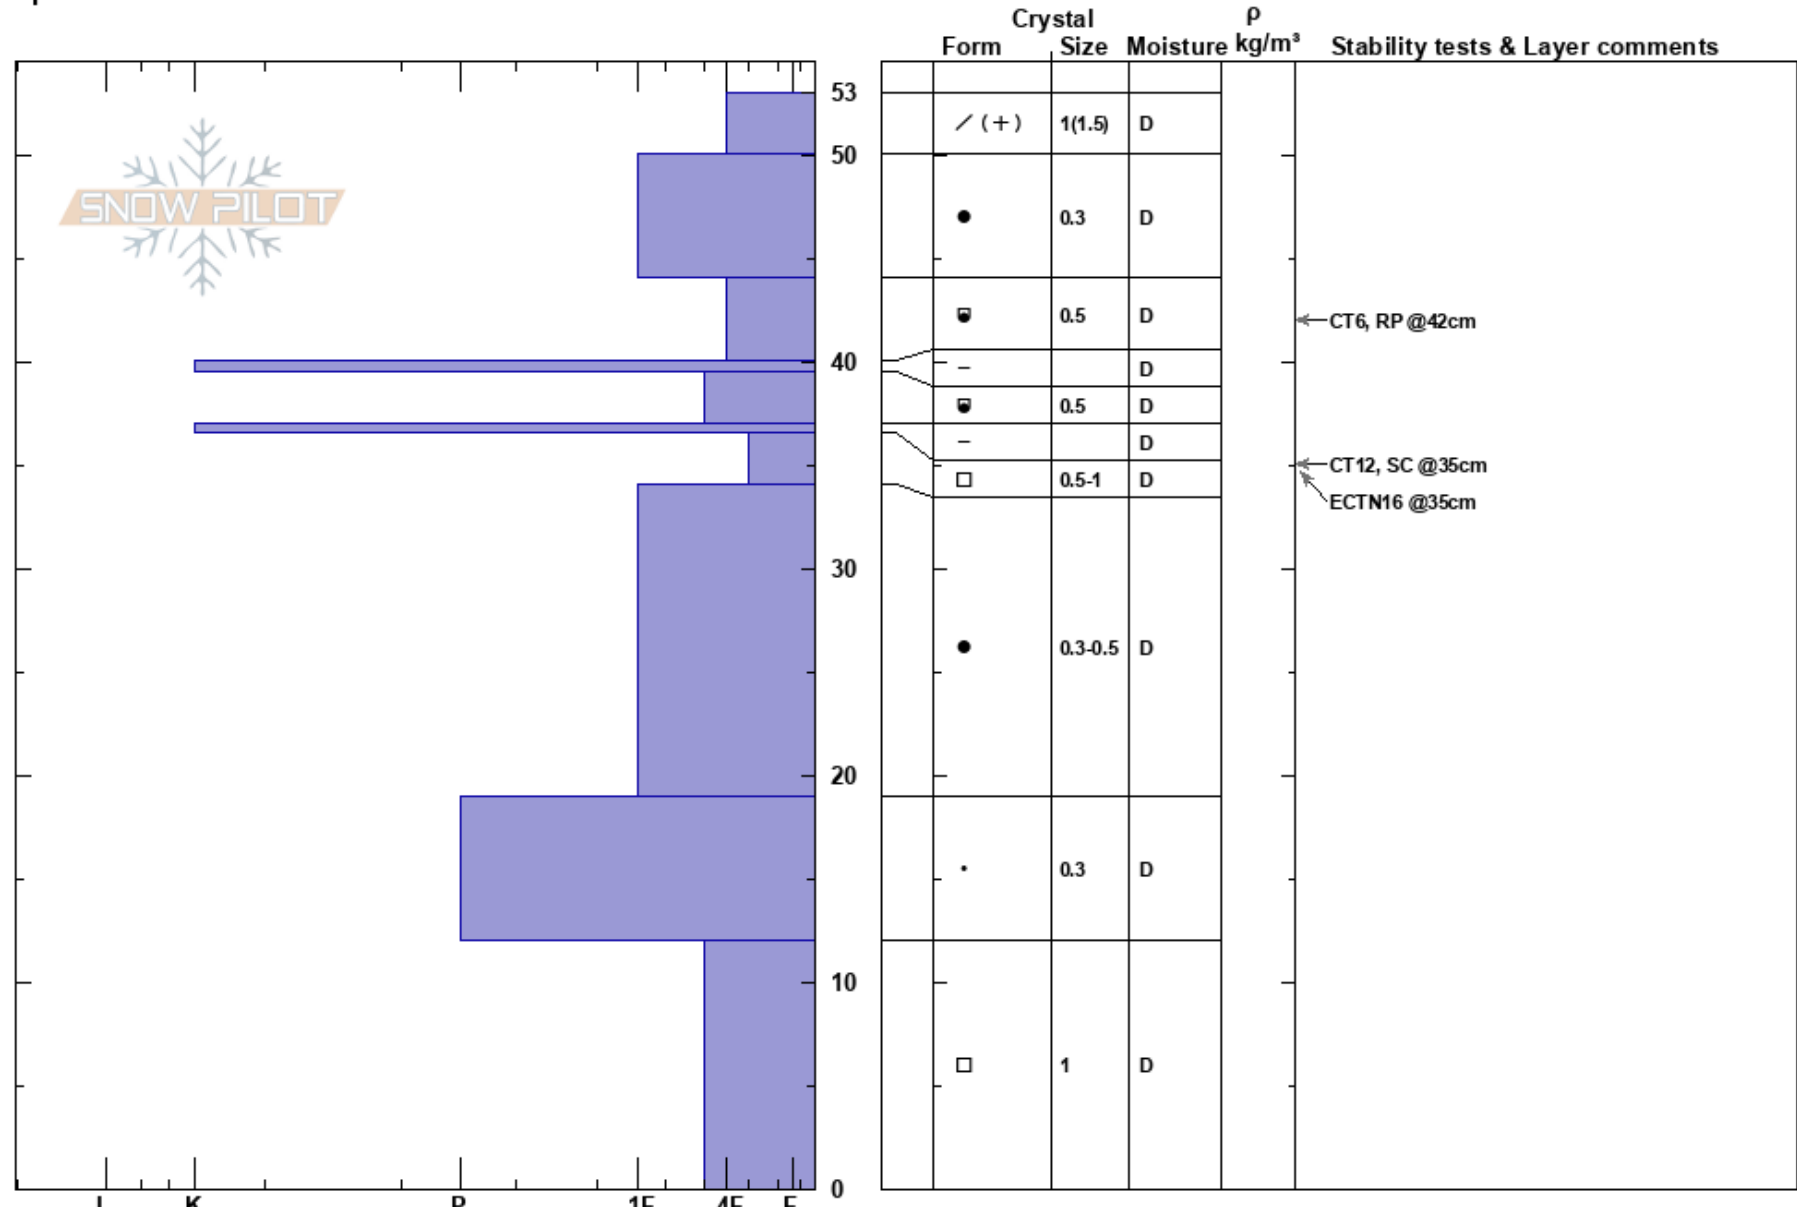

Kumroch_North
 Kamchatka
 Russia
Elevation: 1026 m
Aspect: SE
Specifics:

Mikhail Ryabchikov
 07/11/2022 - 15:00
Co-ord: 55.72663N, 161.30080E
Slope Angle: 30°
Wind Loading: previous

Stability: Very Good **HS:**53
Air Temperature: -2.8°C **PF:**26 36.5-34cm: Problematic layer
Sky Cover: SCT
Precipitation: NO
Wind: W Light Breeze