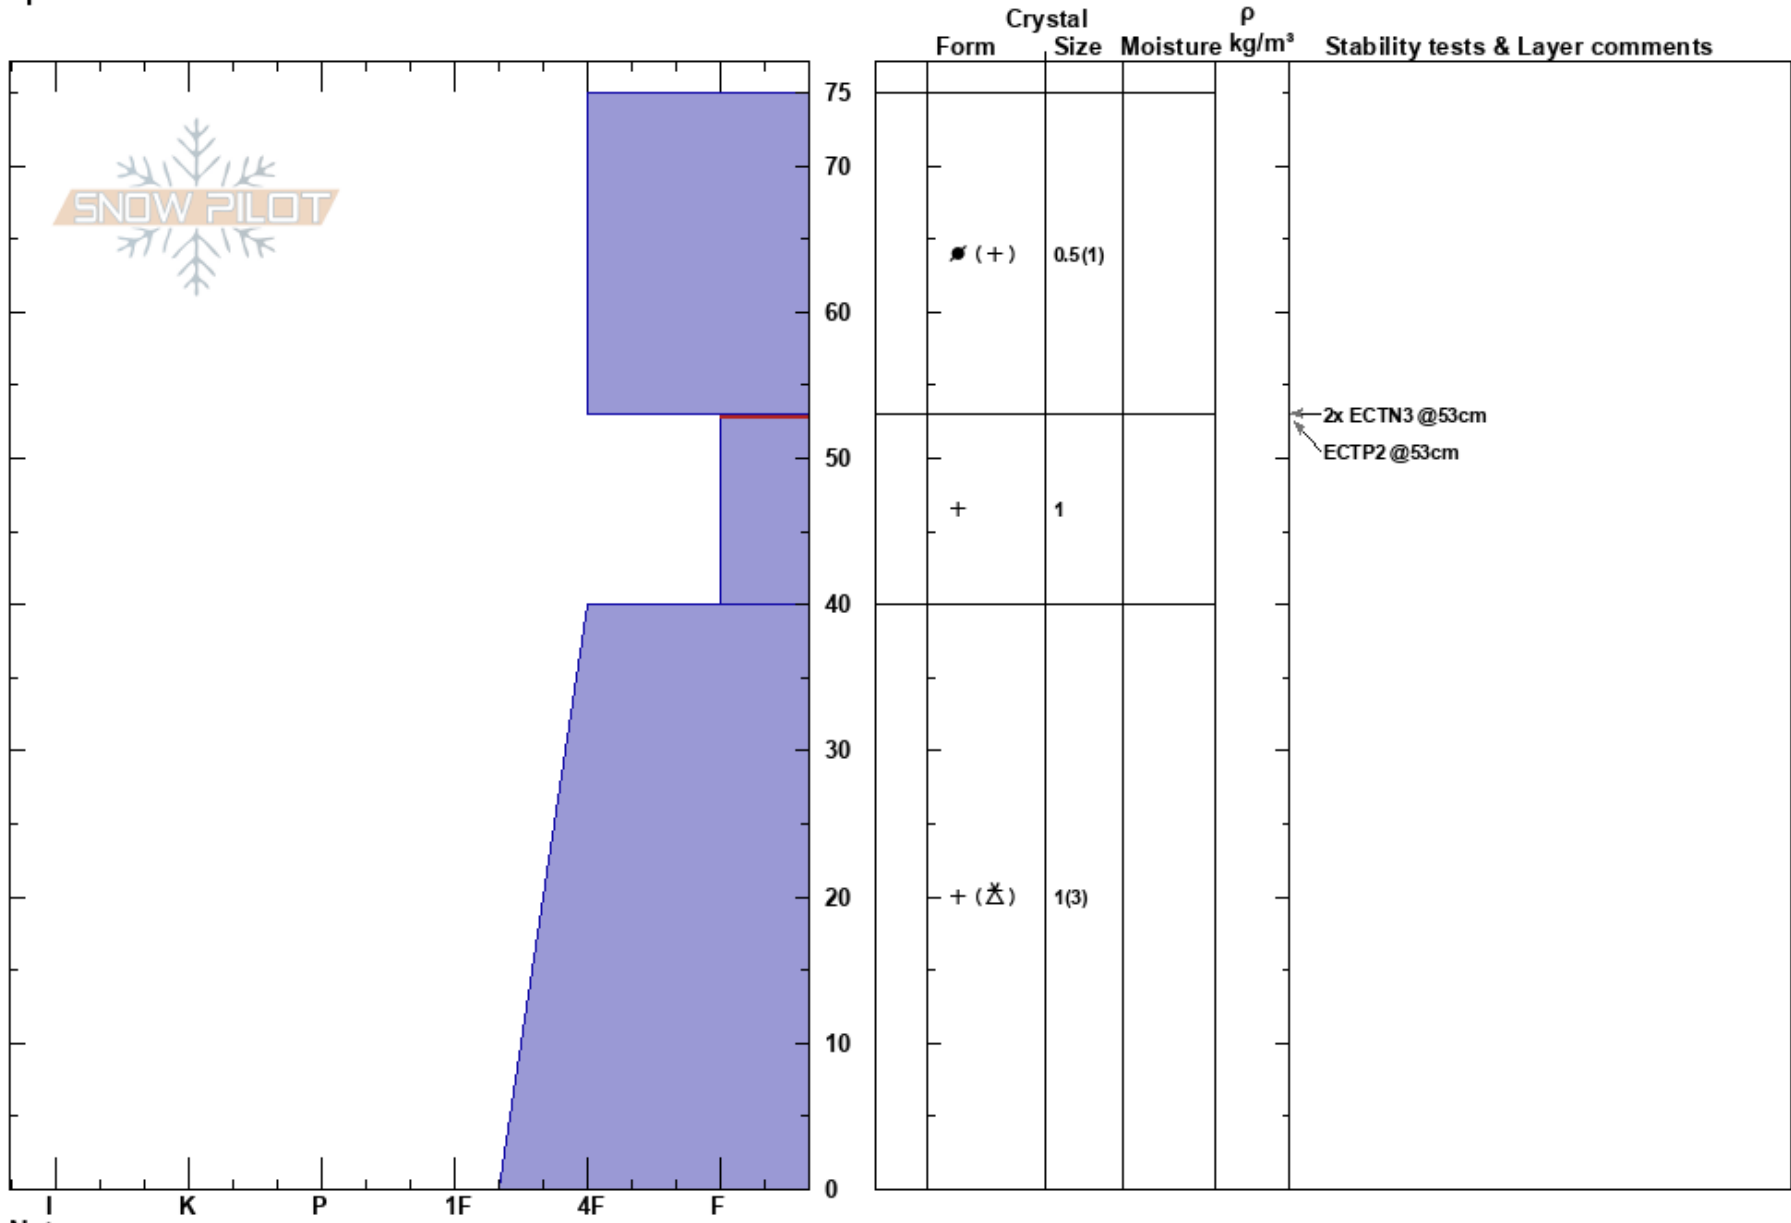

Wildflower Ridge
 Central Sierra
 CA
Elevation: 7690 ft
Aspect: 54°
Specifics:

Brandon Schwartz
 11/02/2022 - 10:35am
Co-ord: 39.30859N, -120.31987W
Slope Angle: 30°
Wind Loading: yes

Stability: Fair
Air Temperature: -2°C
Sky Cover: BKN
Precipitation: S-1
Wind: SW Moderate

HS:75
PF:60
 53-40cm:Problematic layer

Notes: A fairly uniform 30 cm of new snow in wind protected locations across the area. This testpit was dug just below the ridgetop in a newly forming wind pillow/nascent cornice to assess wind slab stability.