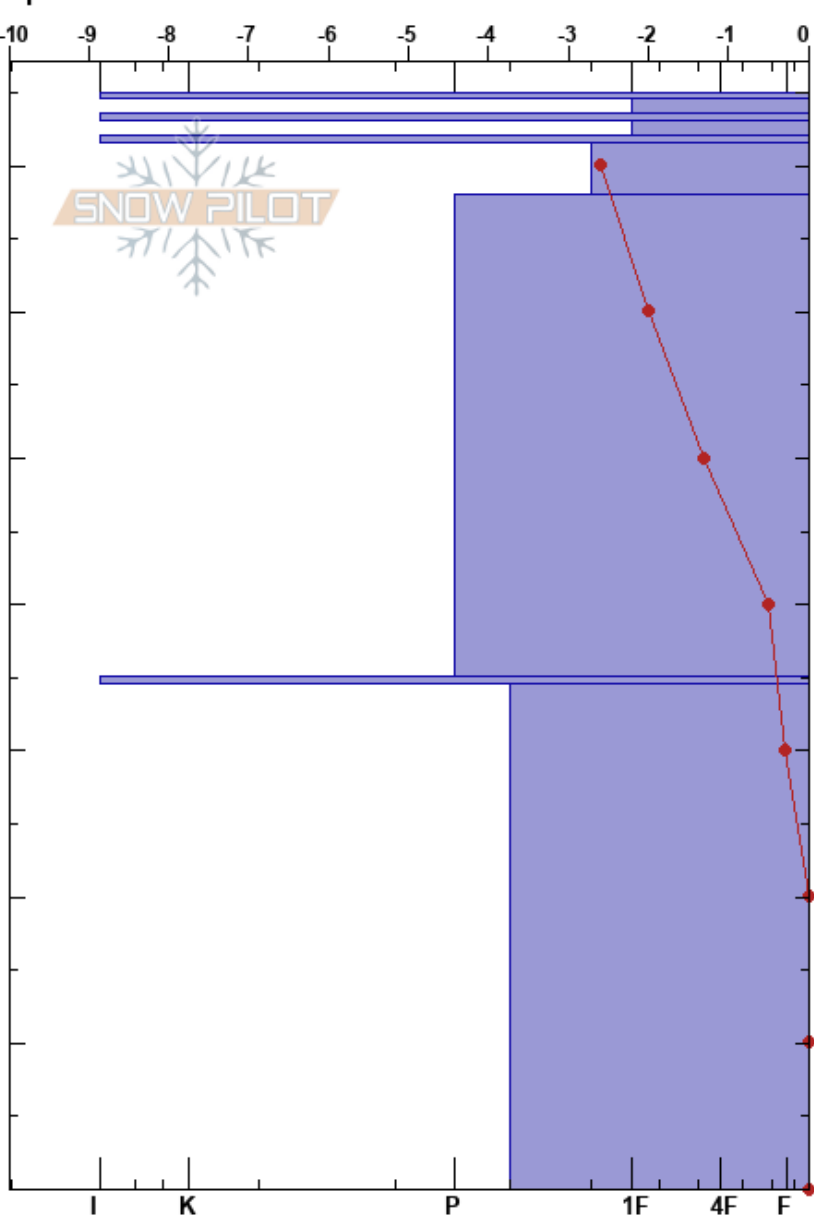

Av.path #43
 Khibiny mountains
 Russia
Elevation: 734 m
Aspect: SE
Specifics:

Artur Avakyan
 01/11/2022 - 12:35
Co-ord: 67.66647N, 33.69563W
Slope Angle: 38°
Wind Loading: no

Stability:
Air Temperature: -3°C
Precipitation: NO
Wind: SW Calm

HS:75
PF:5
 35-34.5cm: Problematic layer

Form	Crystal		Moisture	ρ kg/m ³	Stability tests & Layer comments
	Size				
∇	3				
•	0.1-0.3		D		
•	0.1-0.3		D	0.34	
•	0.1-0.3				
•	0.3-0.5		D-M	0.34	
				0.36	
•	0.3-0.5		M	0.36	