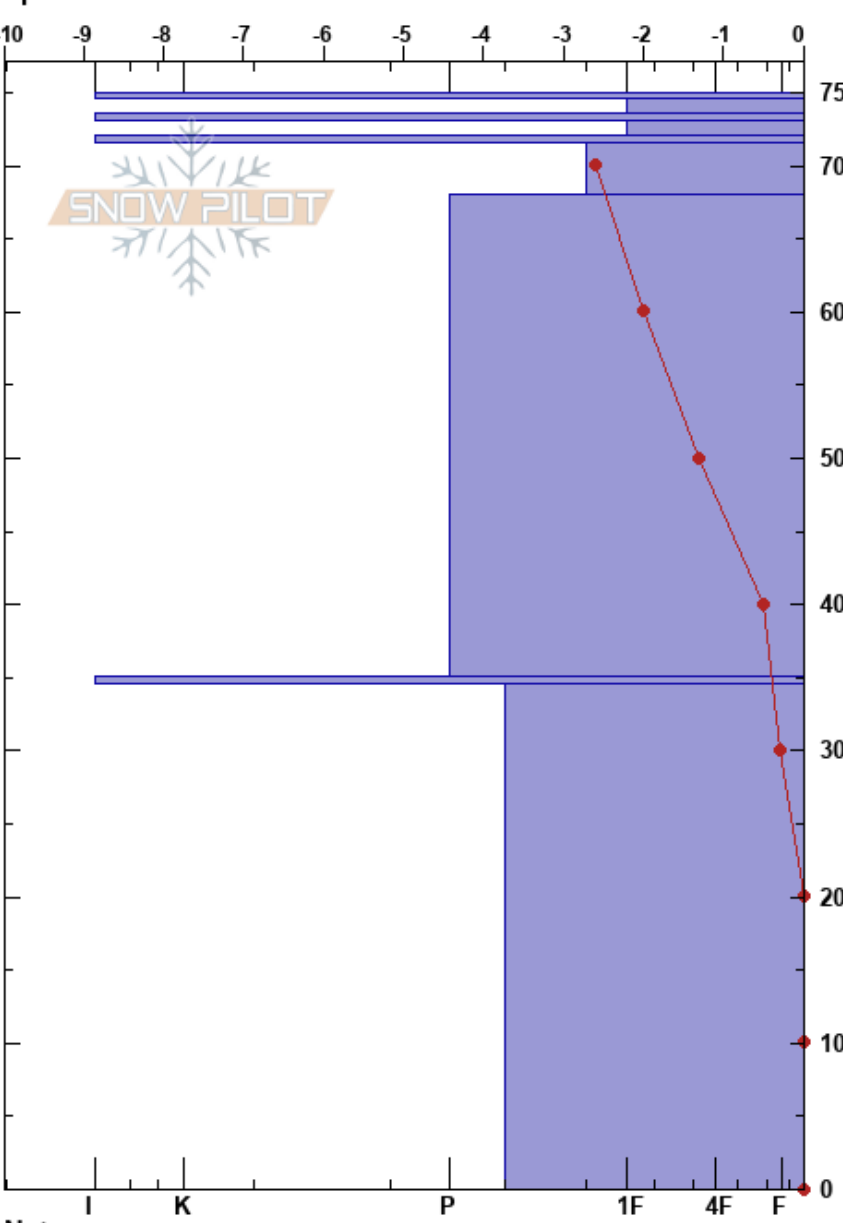

Av.path #43  
 Khibiny mountains  
 Russia  
 Elevation: 734 m  
 Aspect: SE  
 Specifics:

Artur Avakyan  
 01/11/2022 - 12:35  
 Co-ord: 67.66647N, 33.69563W  
 Slope Angle: 38°  
 Wind Loading: no

Stability:  
 Air Temperature: -3°C  
 Sky Cover: BKN  
 Precipitation: NO  
 Wind: SW Calm

HS:75  
 PF:5  
 35-34.5cm: Problematic layer

Form	Crystal		Moisture	$\rho$ kg/m <sup>3</sup>	Stability tests & Layer comments
	Size				
∇	3				
•	0.1-0.3		D		
•	0.1-0.3		D	0.34	
•	0.1-0.3				
•	0.3-0.5		D-M	0.34	
				0.36	
•	0.3-0.5		M	0.36	