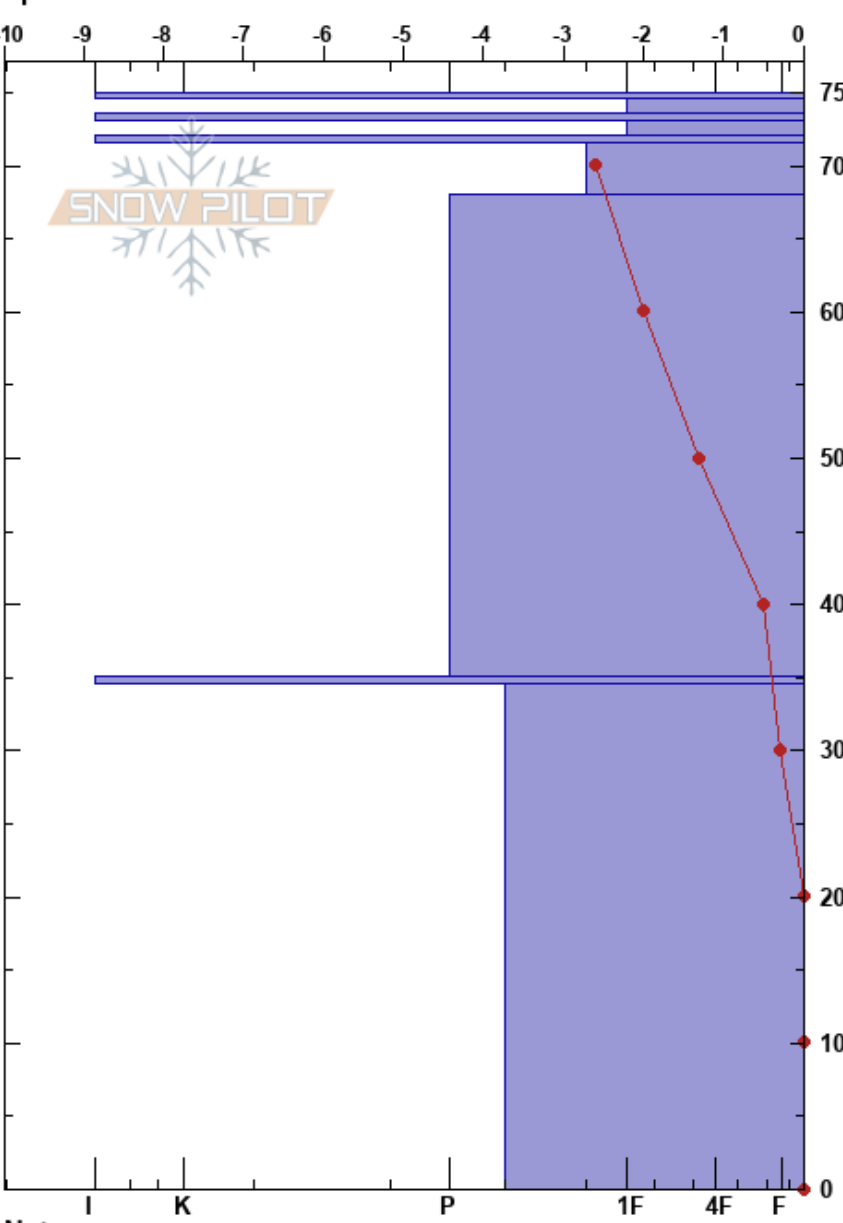

Av.path #43  
 Khibiny mountains  
 Russia  
 Elevation: 734 m  
 Aspect: SE  
 Specifics:

Artur Avakyan  
 01/11/2022 - 12:35  
 Co-ord: 67.66647N, 33.69563W  
 Slope Angle: 38°  
 Wind Loading: no

Stability:  
 Air Temperature: -3°C  
 Sky Cover: BKN  
 Precipitation: NO  
 Wind: SW Calm

HS:75  
 PF:5  
 35-34.5cm: Problematic layer

Form	Crystal		Moisture	$\rho$ kg/m <sup>3</sup>	Stability tests & Layer comments
	Size				
∇	3				
•	0.1-0.3		D	0.34	
•	0.1-0.3		D	0.34	
•	0.1-0.3				
•	0.3-0.5		D-M	0.34	
				0.36	
•	0.3-0.5		M	0.36	