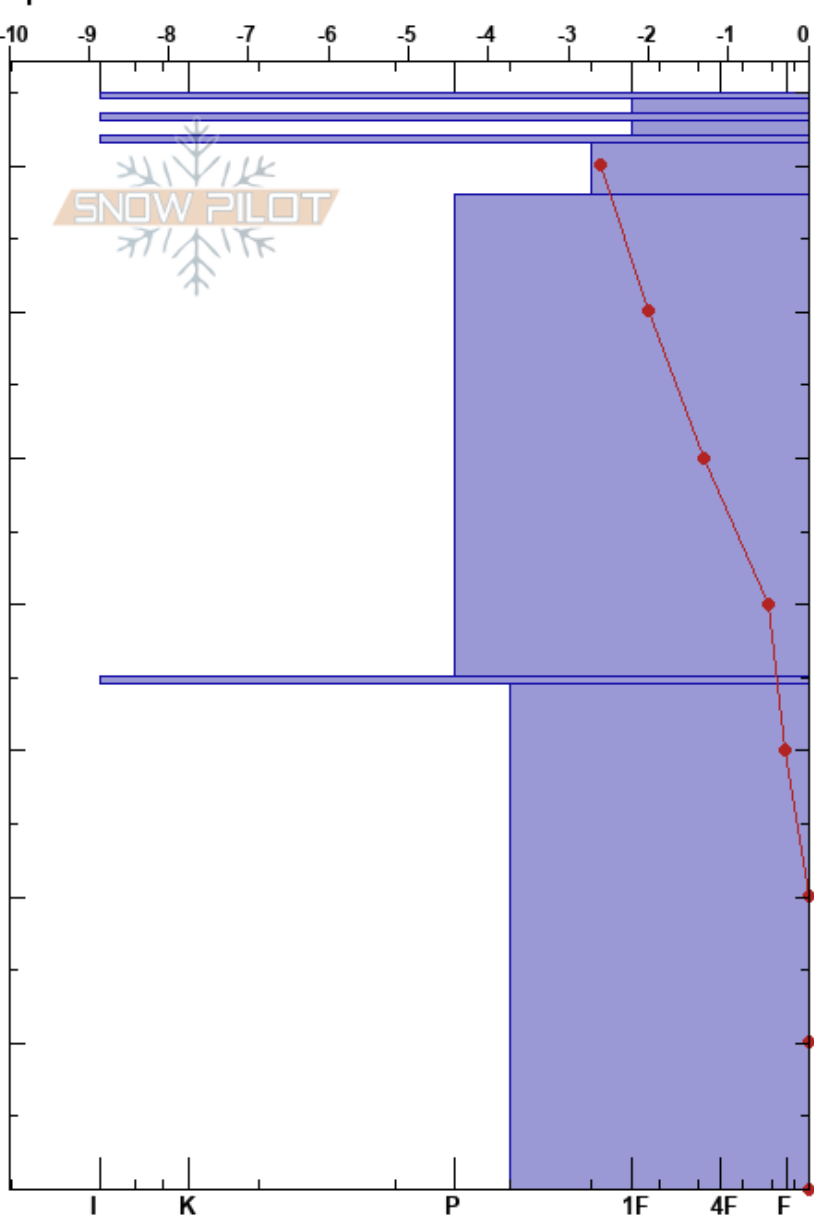

Av.path #43
 Khibiny mountains
 Russia
 Elevation: 734 m
 Aspect: SE
 Specifics:

Artur Avakyan
 01/11/2022 - 12:35
 Co-ord: 67.66647N, 33.69563W
 Slope Angle: 38°
 Wind Loading: no

Stability:
 Air Temperature: -3°C
 Sky Cover: BKN
 Precipitation: NO
 Wind: SW Calm

HS:75
 PF:5
 35-34.5cm: Problematic layer

Form	Crystal		Moisture	ρ kg/m ³	Stability tests & Layer comments
	Size				
∇	3				
•	0.1-0.3		D		
•	0.1-0.3		D	0.34	
•	0.1-0.3				
•	0.3-0.5		D-M	0.34	
				0.36	
•	0.3-0.5		M	0.36	