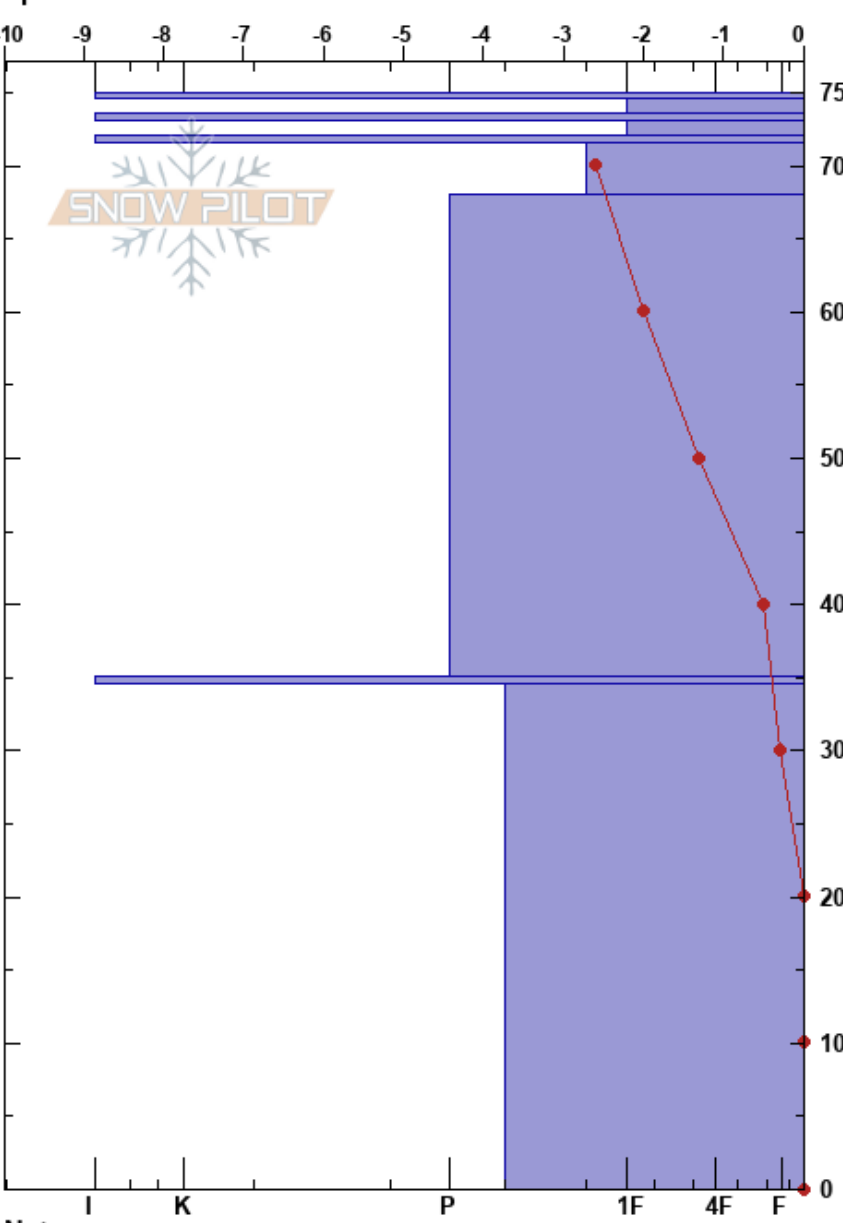

Av.path #43
 Khibiny mountains
 Russia
 Elevation: 734 m
 Aspect: SE
 Specifics:

Artur Avakyan
 01/11/2022 - 12:35
 Co-ord: 67.66647N, 33.69563W
 Slope Angle: 38°
 Wind Loading: no

Stability:
 Air Temperature: -3°C
 Sky Cover: BKN
 Precipitation: NO
 Wind: SW Calm

HS:75
 PF:5
 35-34.5cm: Problematic layer

Form	Crystal		Moisture	ρ kg/m ³	Stability tests & Layer comments
	Size				
∇	3				
•	0.1-0.3		D	0.34	
•	0.1-0.3		D	0.34	
•	0.1-0.3				
•	0.3-0.5		D-M	0.34	
				0.36	
•	0.3-0.5		M	0.36	