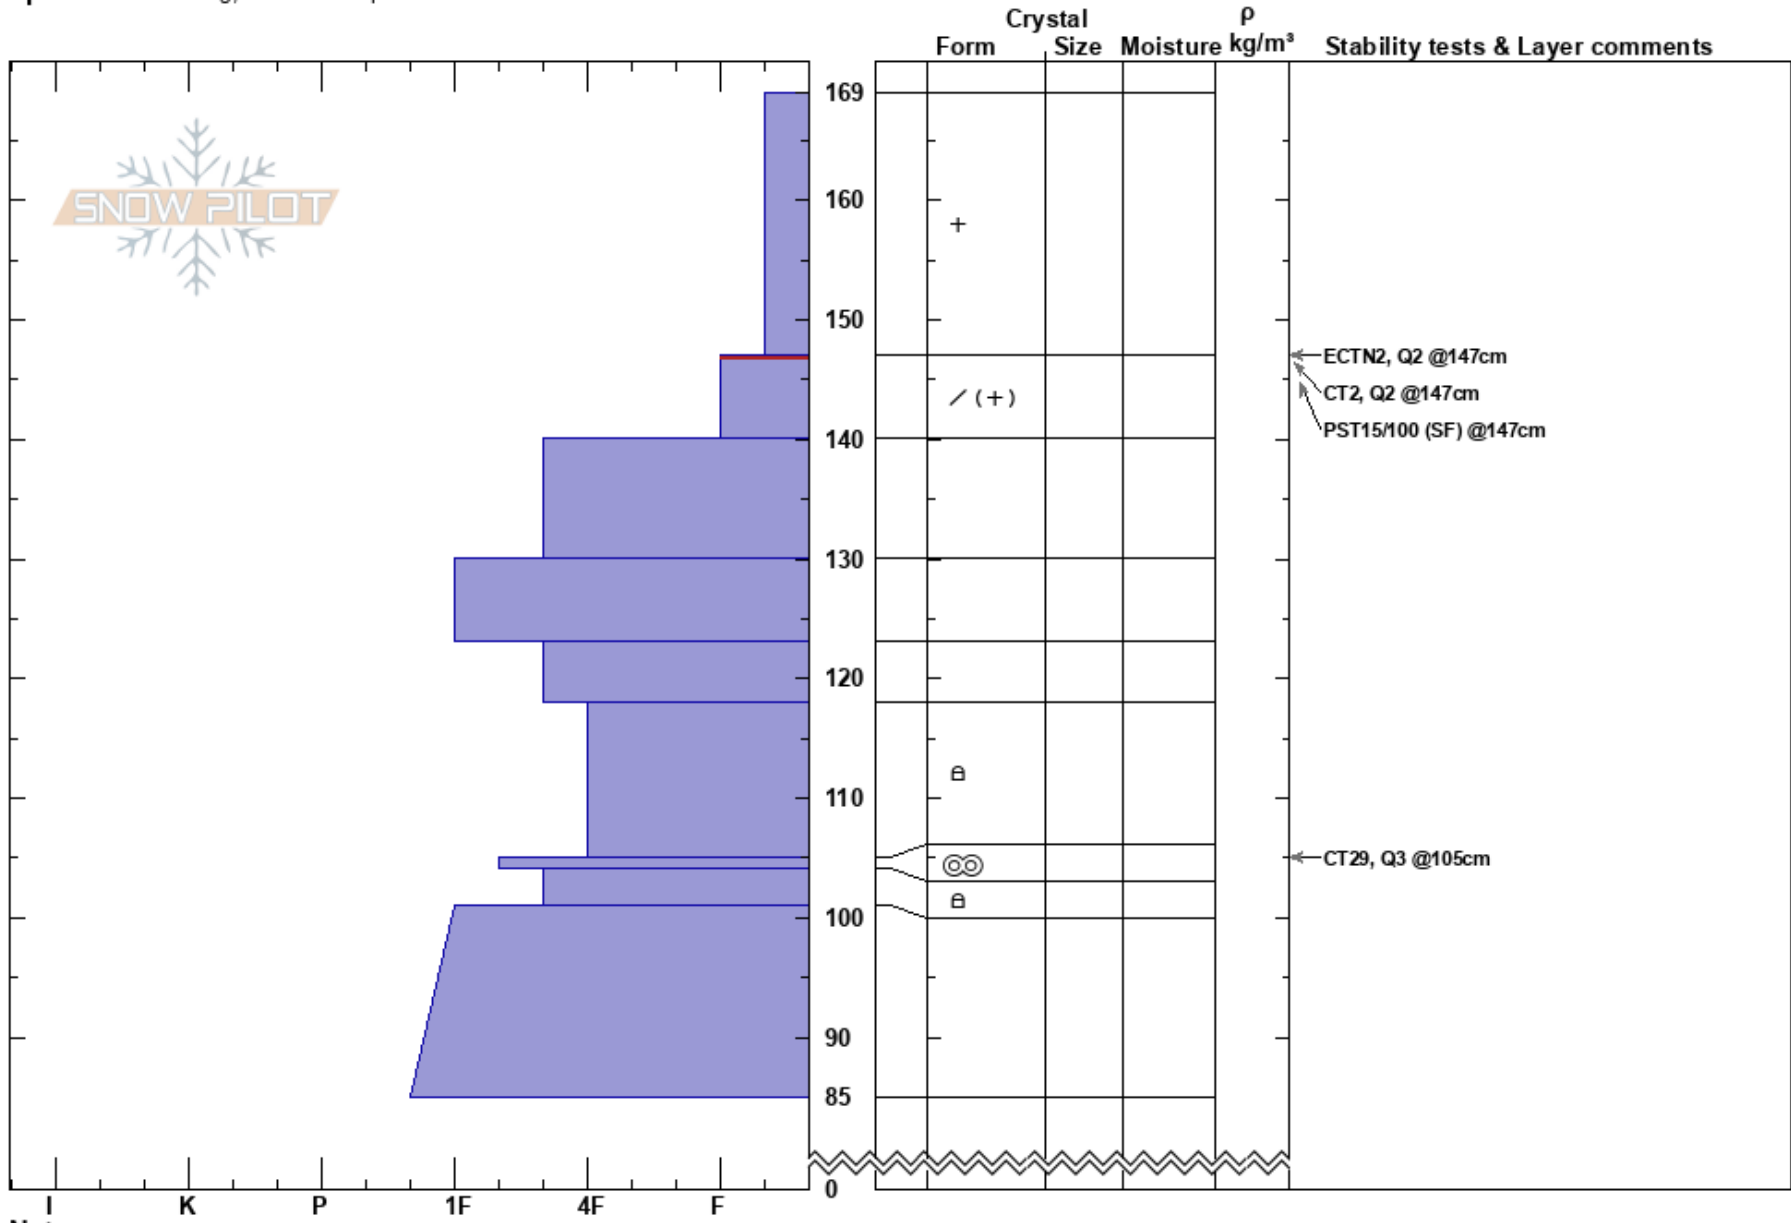

Maid of mist cirque  
 Gallatin Range-N  
 MT  
 Elevation: 9000 ft  
 Aspect: 50°  
 Specifics: Cracking; We skied slope

Alex Marienthal  
 12/16/2017 - 1:00pm  
 Co-ord: 45.41687N, -110.97354W  
 Slope Angle: 20°  
 Wind Loading: previous

Stability: Fair Stable  
 Air Temperature:  
 Sky Cover: OVC  
 Precipitation: S2  
 Wind: Calm

HS:169  
 Layer Notes:  
 147-140cm:Problematic layer

Notes: