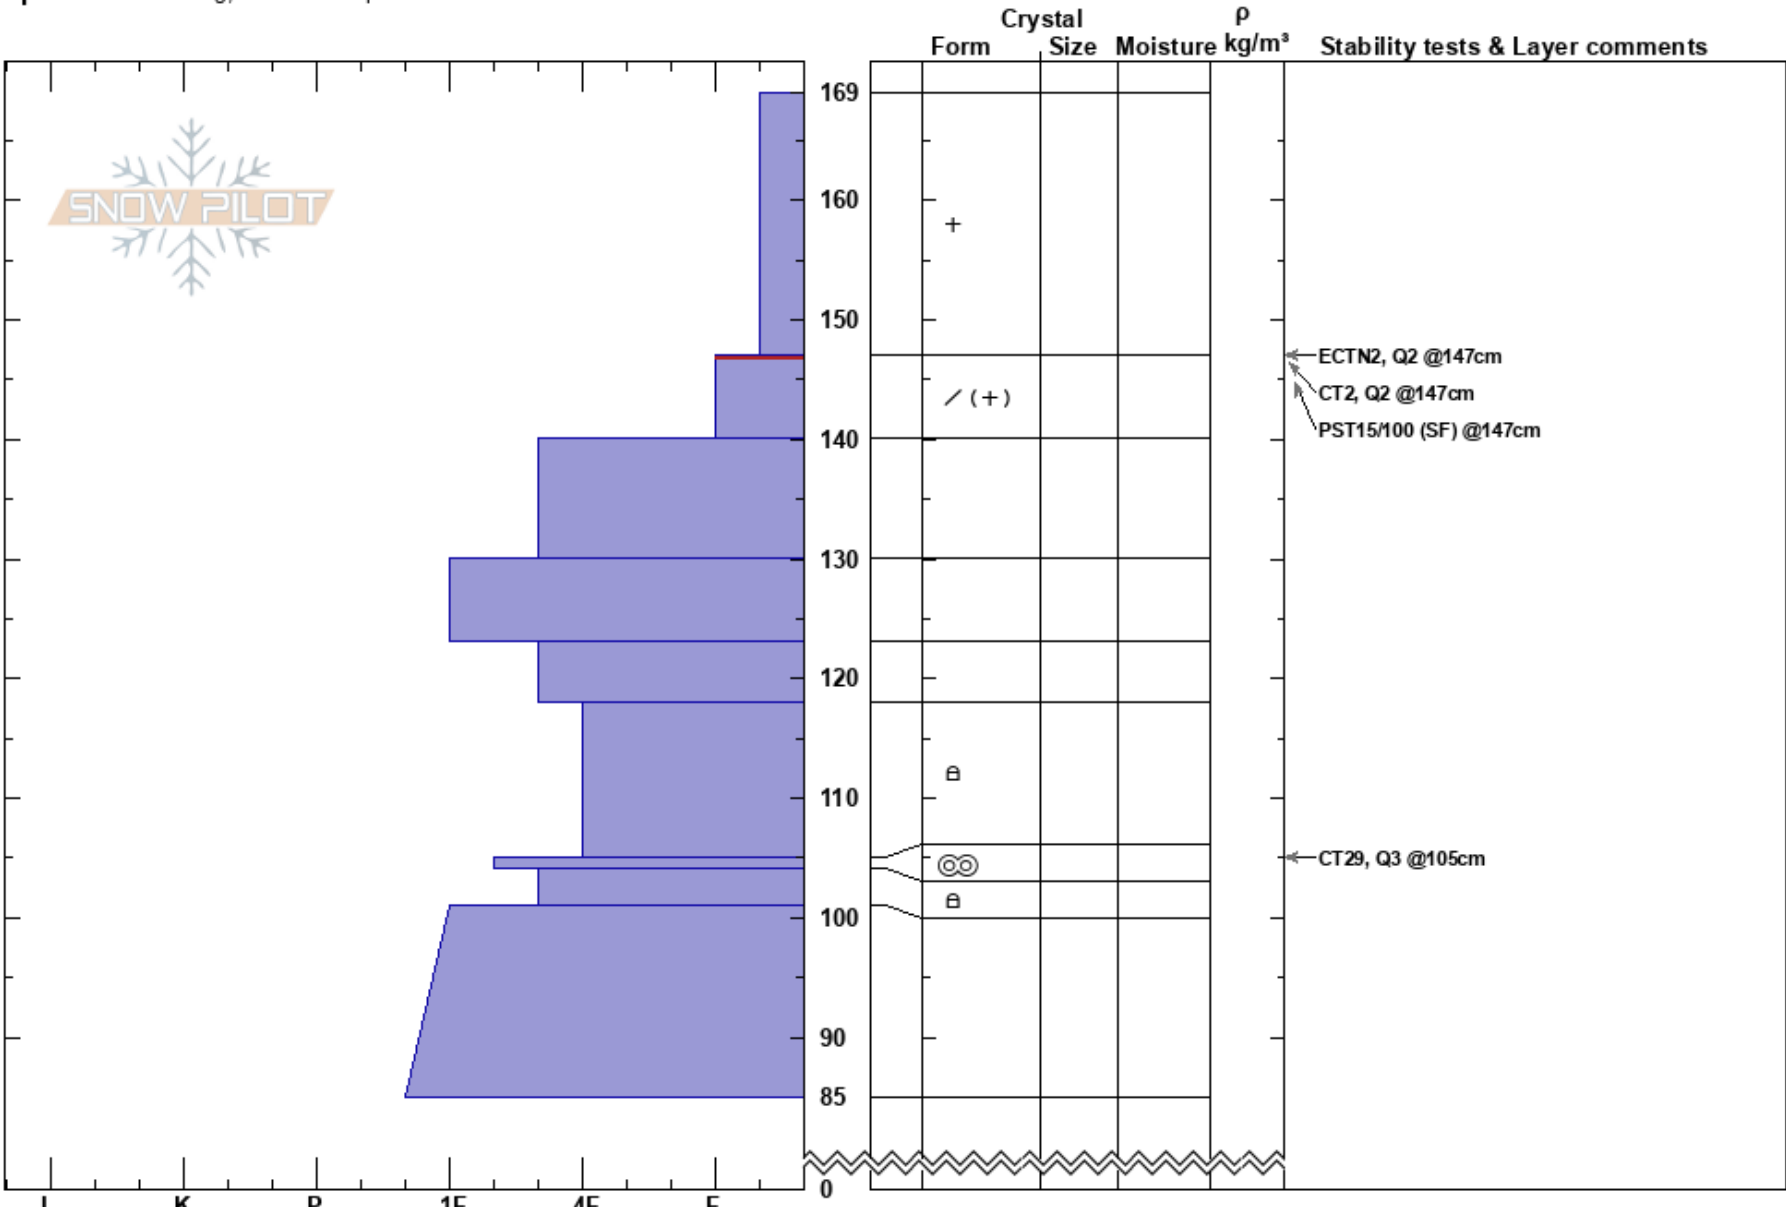

Maid of mist cirque
 Gallatin Range-N
 MT
 Elevation: 9000 ft
 Aspect: 50°
 Specifics: Cracking; We skied slope

Alex Marienthal
 12/16/2017 - 1:00pm
 Co-ord: 45.41687N, -110.97354W
 Slope Angle: 20°
 Wind Loading: previous

Stability: Fair Stable
 Air Temperature:
 Sky Cover: OVC
 Precipitation: S2
 Wind: Calm

HS:169
 Layer Notes:
 147-140cm:Problematic layer

Notes: