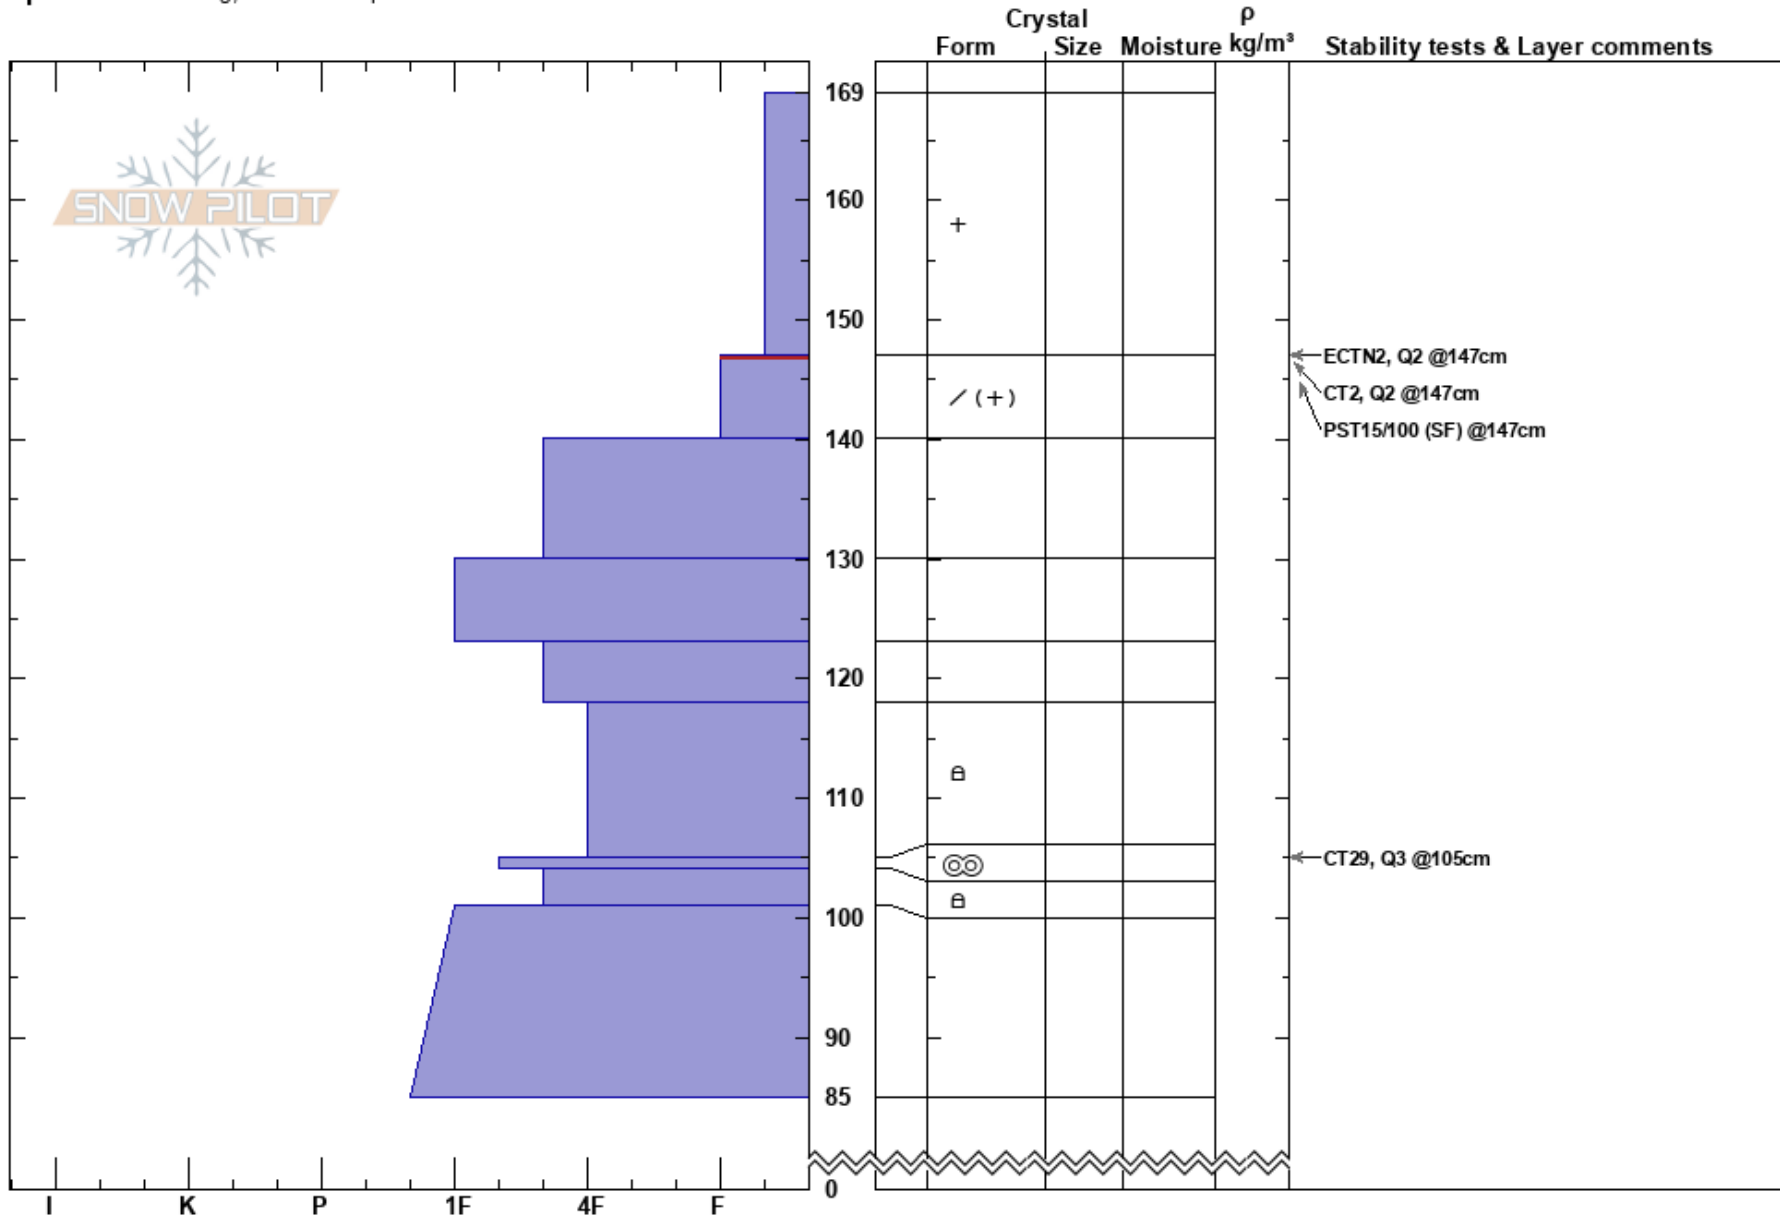

Maid of mist cirque
 Gallatin Range-N
 MT
 Elevation: 9000 ft
 Aspect: 50°
 Specifics: Cracking; We skied slope

Alex Marienthal
 12/16/2017 - 1:00pm
 Co-ord: 45.41687N, -110.97354W
 Slope Angle: 20°
 Wind Loading: previous

Stability: Fair Stable
 Air Temperature:
 Sky Cover: OVC
 Precipitation: S2
 Wind: Calm

HS:169
 Layer Notes:
 147-140cm:Problematic layer

Notes: