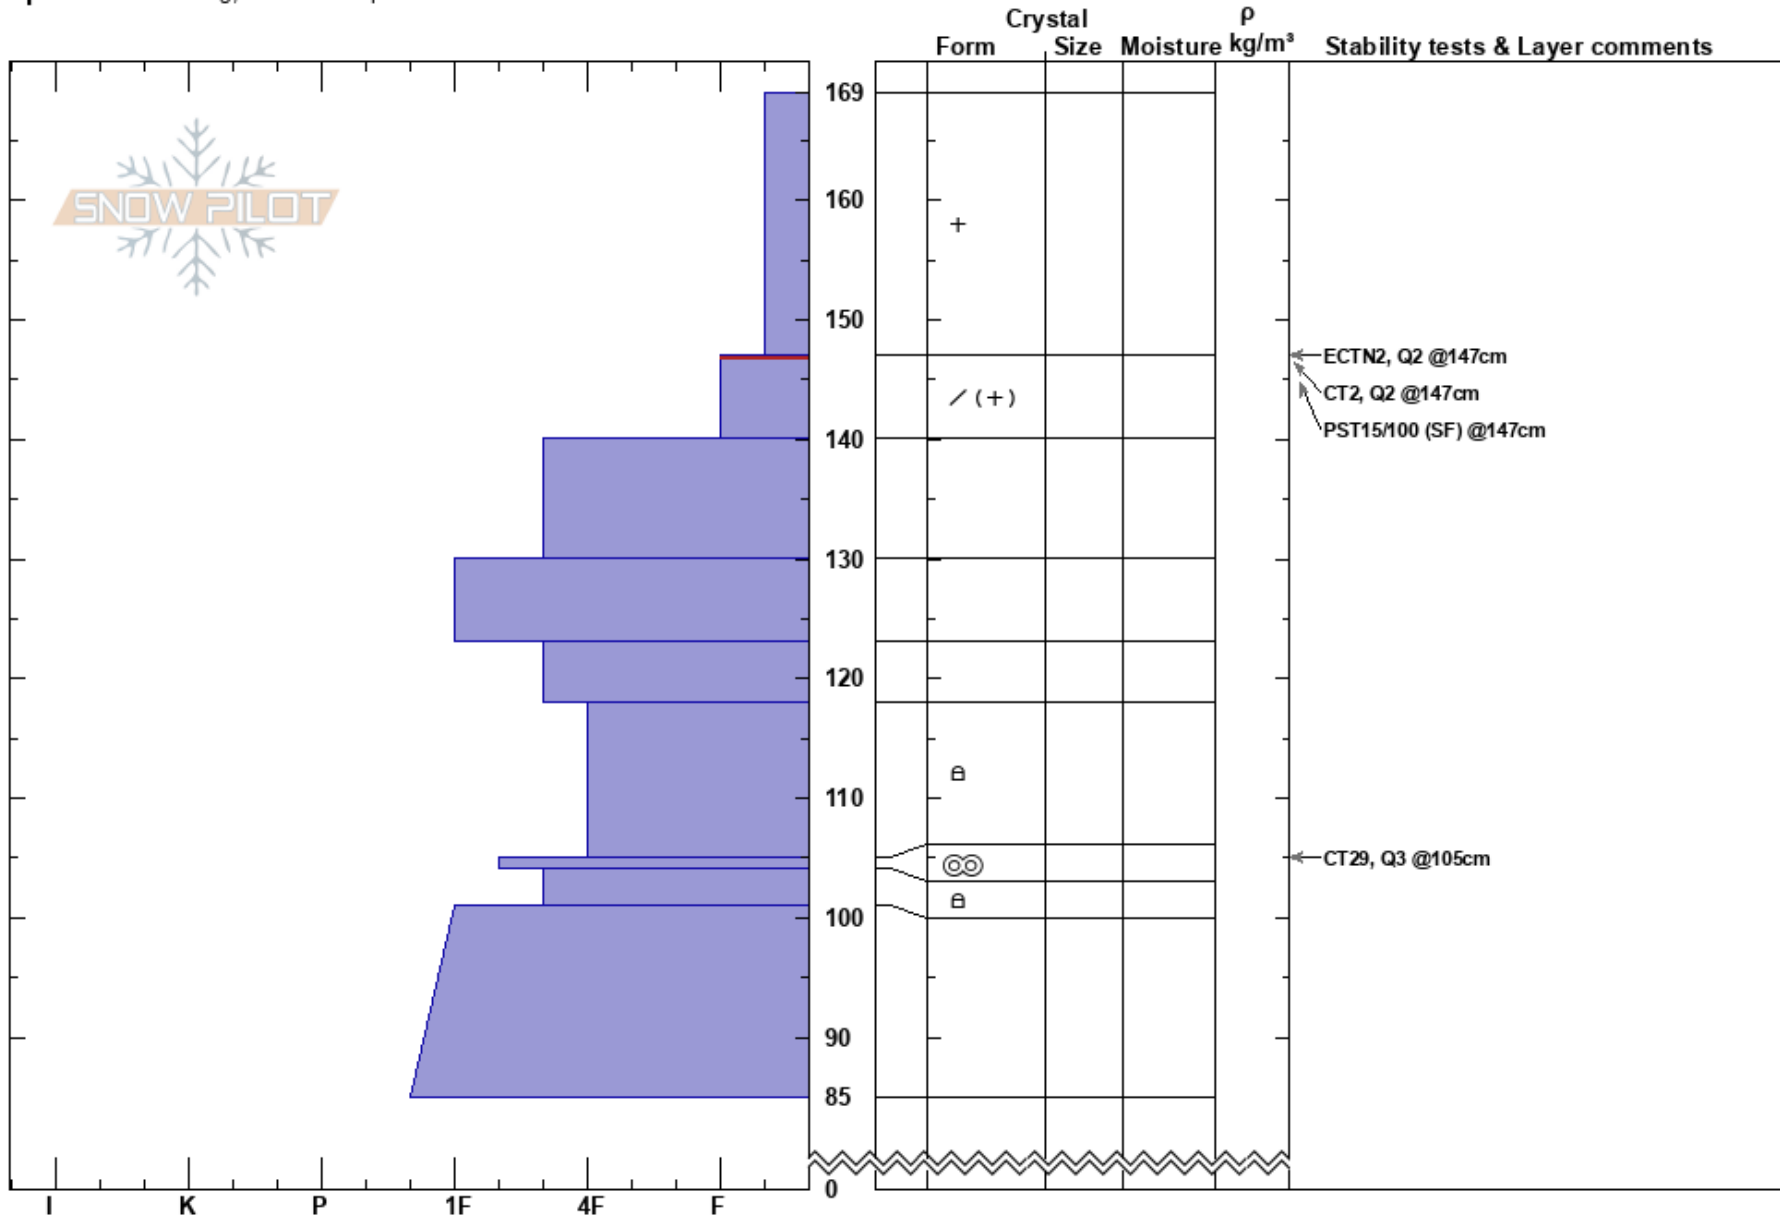

Maid of mist cirque  
 Gallatin Range-N  
 MT  
 Elevation: 9000 ft  
 Aspect: 50°  
 Specifics: Cracking; We skied slope

Alex Marienthal  
 12/16/2017 - 1:00pm  
 Co-ord: 45.41687N, -110.97354W  
 Slope Angle: 20°  
 Wind Loading: previous

Stability: Fair Stable  
 Air Temperature:  
 Sky Cover: OVC  
 Precipitation: S2  
 Wind: Calm

HS:169  
 Layer Notes:  
 147-140cm:Problematic layer

Notes: