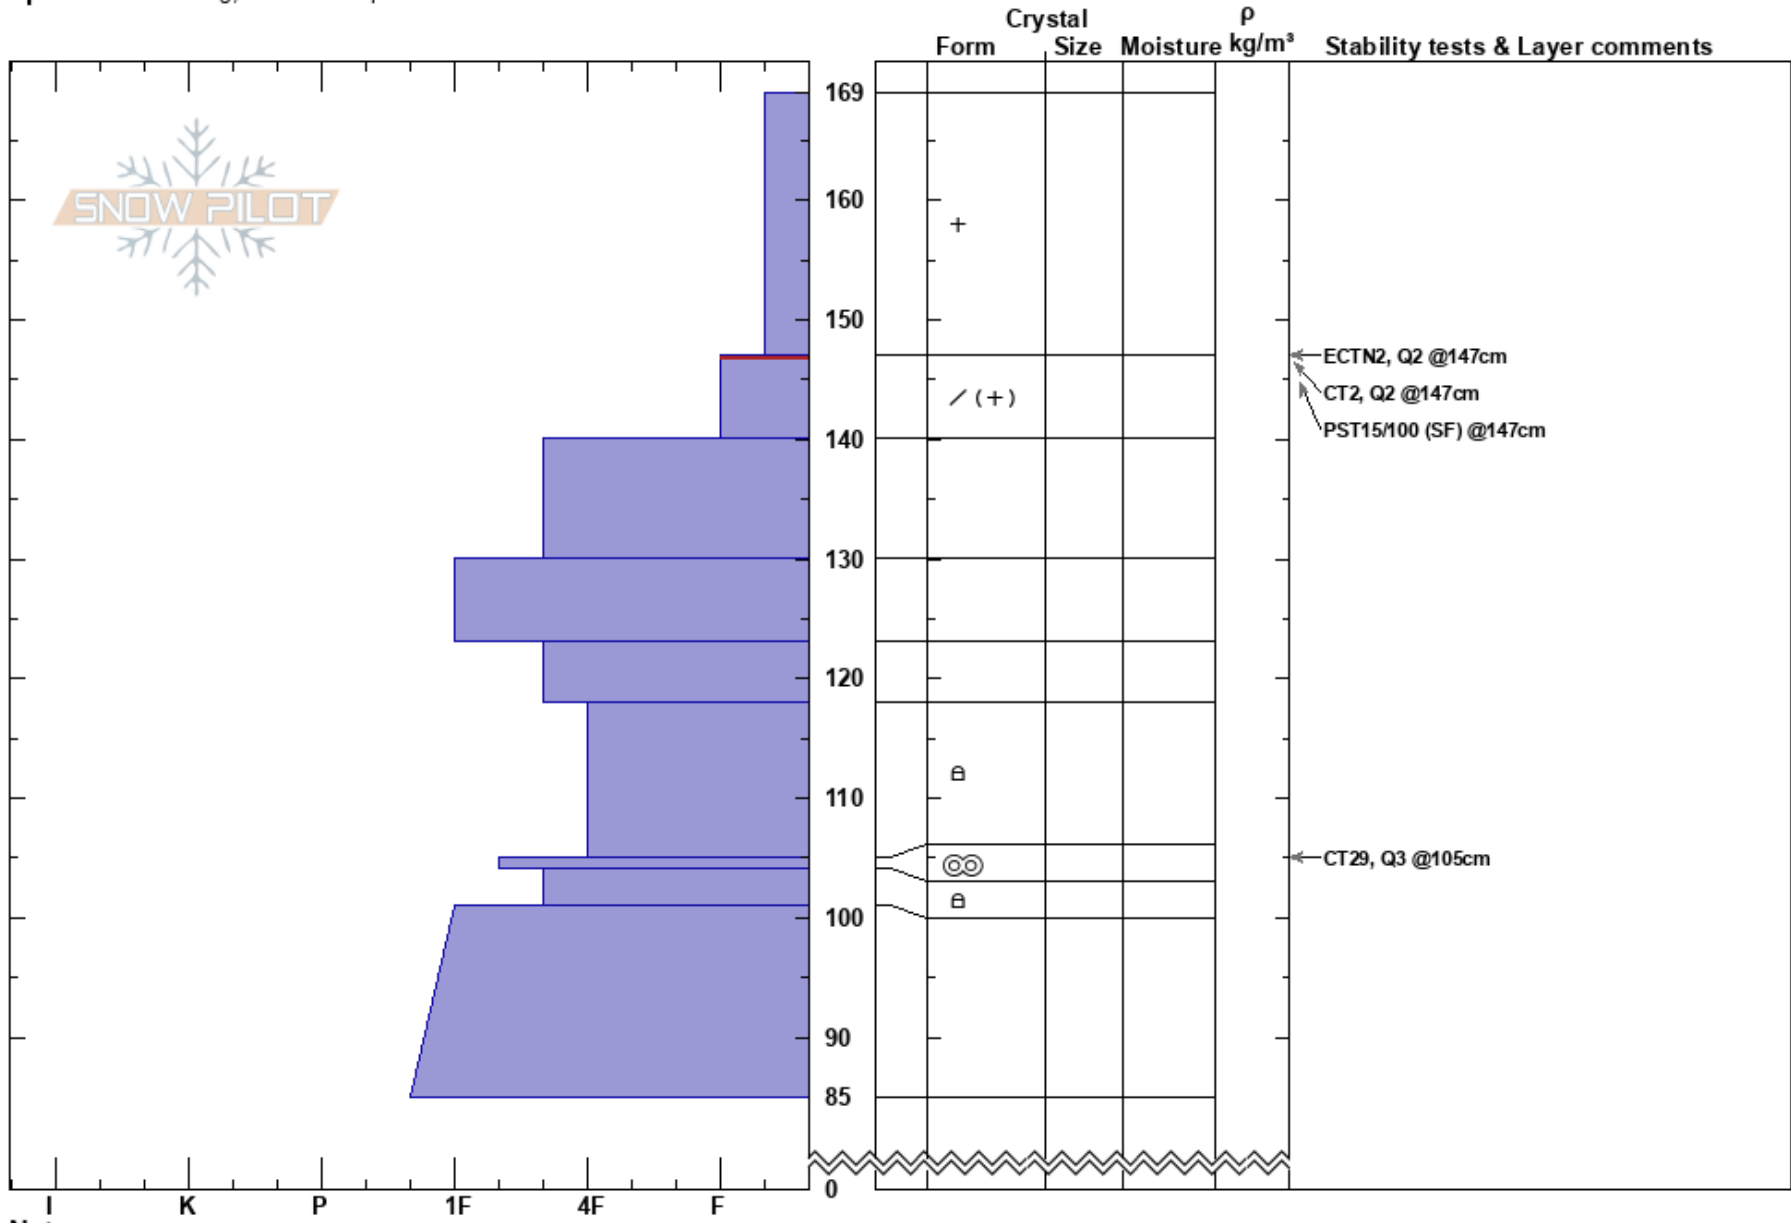

Maid of mist cirque
 Gallatin Range-N
 MT
 Elevation: 9000 ft
 Aspect: 50°
 Specifics: Cracking; We skied slope

Alex Marienthal
 12/16/2017 - 1:00pm
 Co-ord: 45.41687N, -110.97354W
 Slope Angle: 20°
 Wind Loading: previous

Stability: Fair Stable
 Air Temperature:
 Sky Cover: OVC
 Precipitation: S2
 Wind: Calm

HS:169
 Layer Notes:
 147-140cm:Problematic layer

Notes: