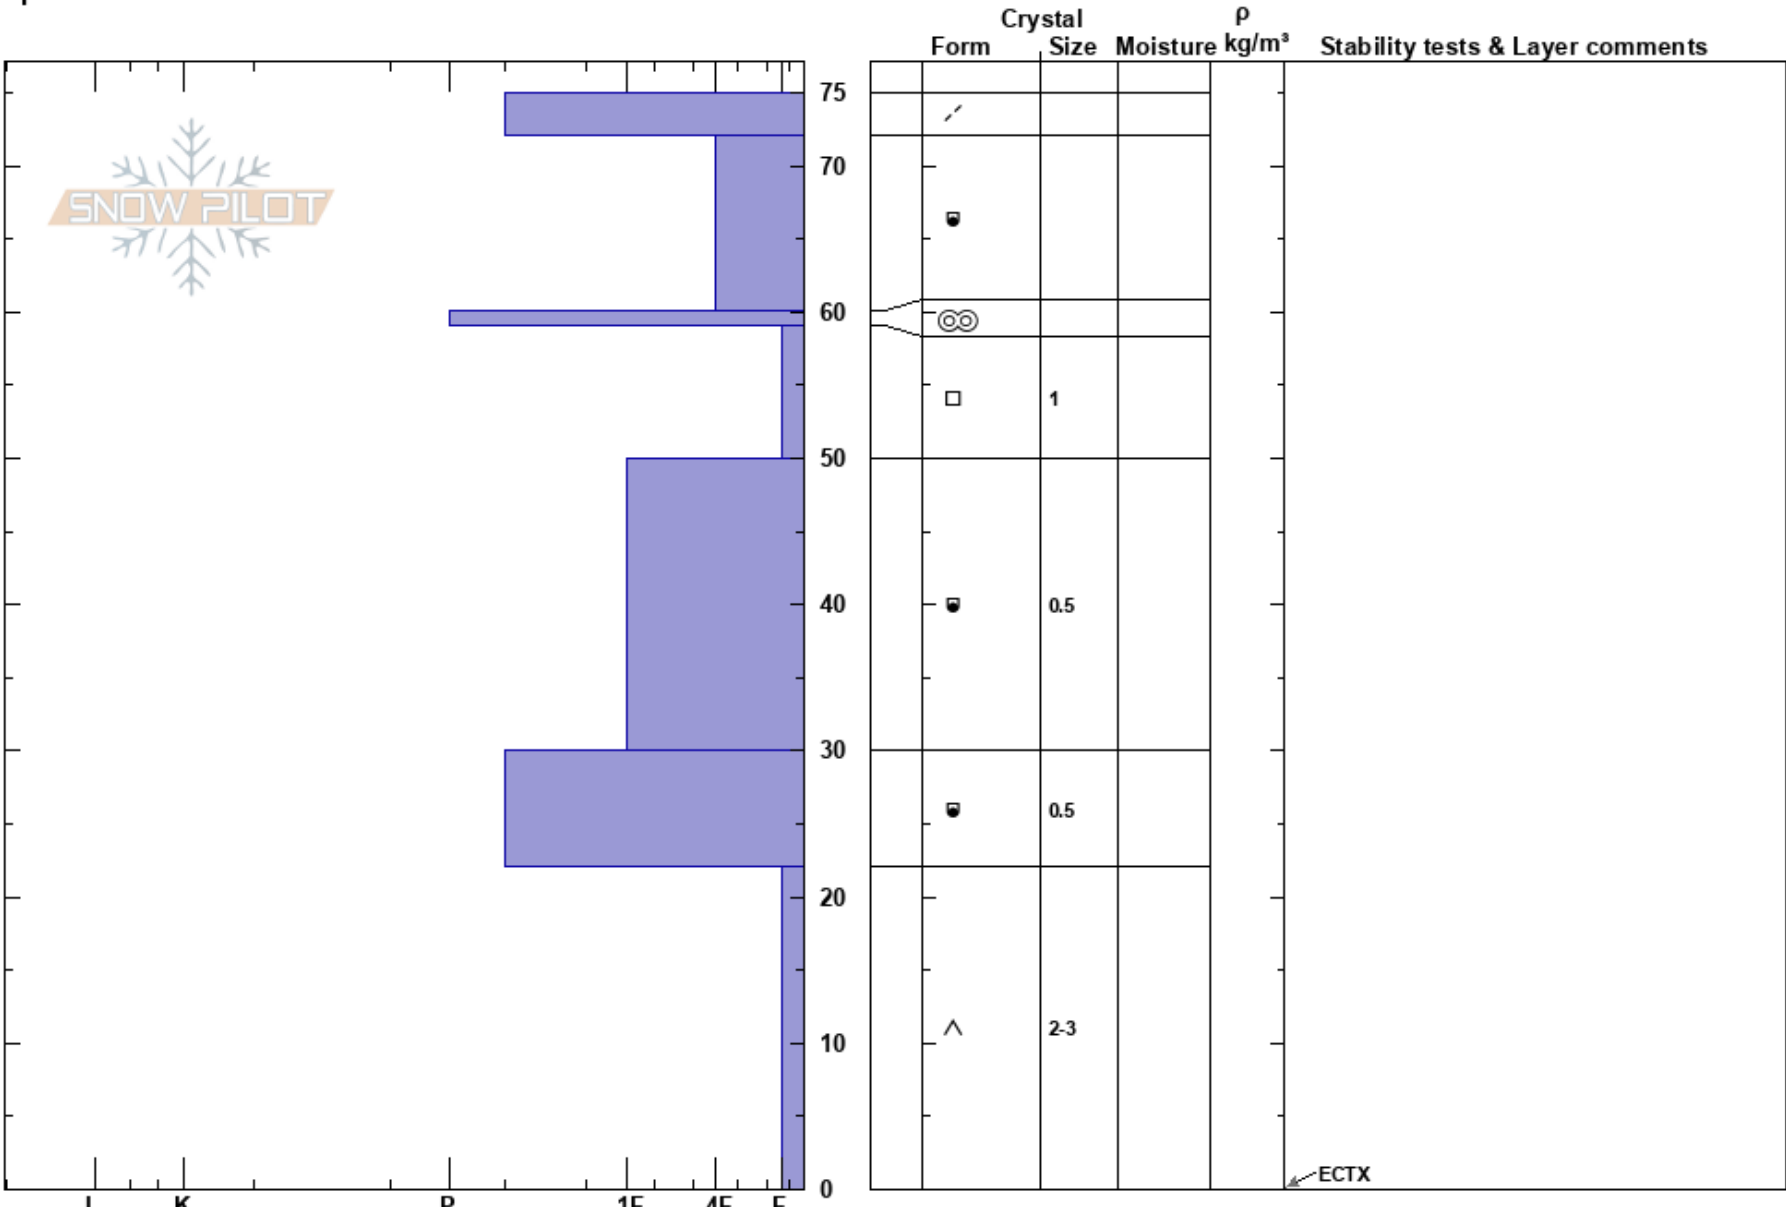

N.Ridge Ouray Peak
 Sawatch
 CO
Elevation: 12300 ft
Aspect: E
Specifics:

Kreston Rohrig
 12/16/2017 - 2:00pm
Co-ord: 39.06570N, -106.56052W
Slope Angle: 28°
Wind Loading:

Stability: HS:75
Air Temperature:
Sky Cover: BKN
Precipitation: NO
Wind: SW Calm
Layer Notes: