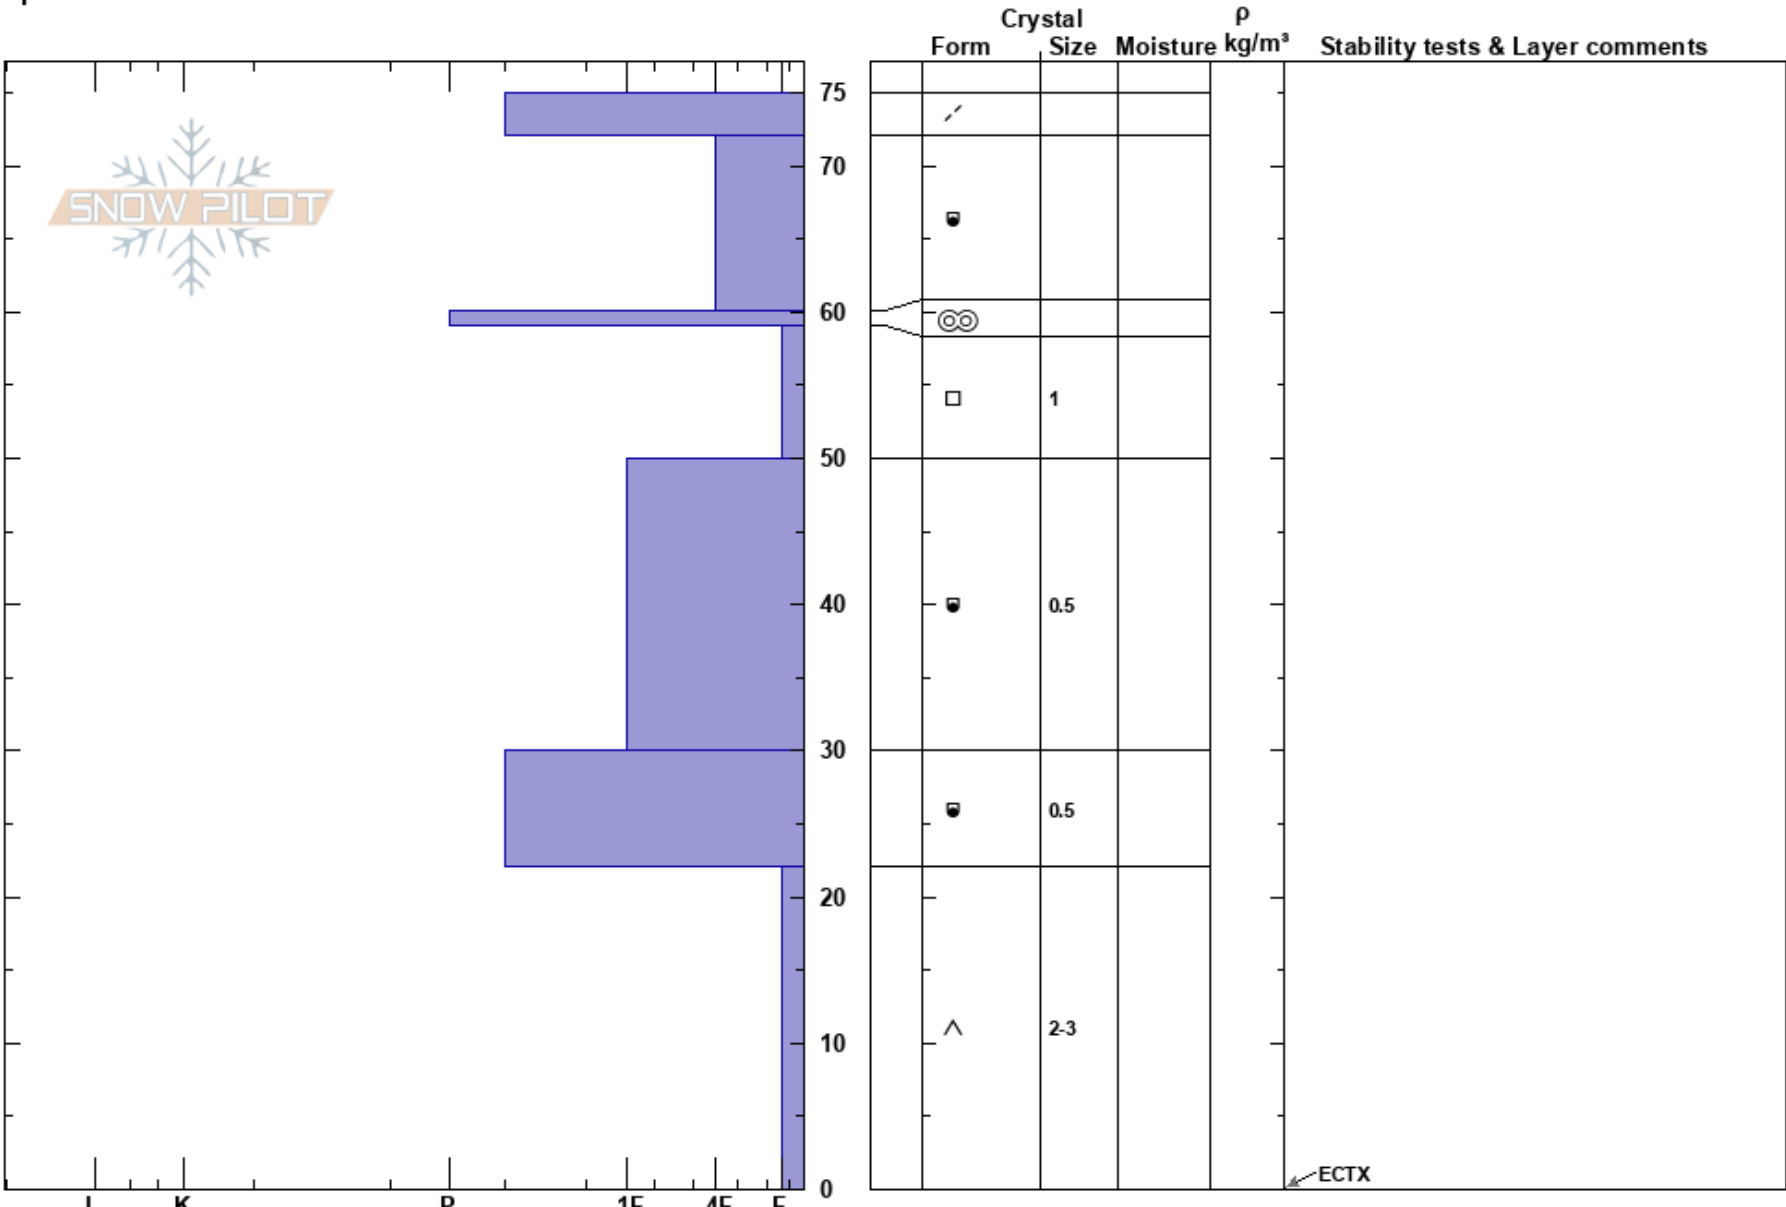

N.Ridge Ouray Peak
Sawatch
CO
Elevation: 12300 ft
Aspect: E
Specifics:

Kreston Rohrig
12/16/2017 - 2:00pm
Co-ord: 39.06570N, -106.56052W
Slope Angle: 28°
Wind Loading:

Stability: HS:75
Air Temperature:
Sky Cover: BKN
Precipitation: NO
Wind: SW Calm
Layer Notes:

Notes:

ECTX