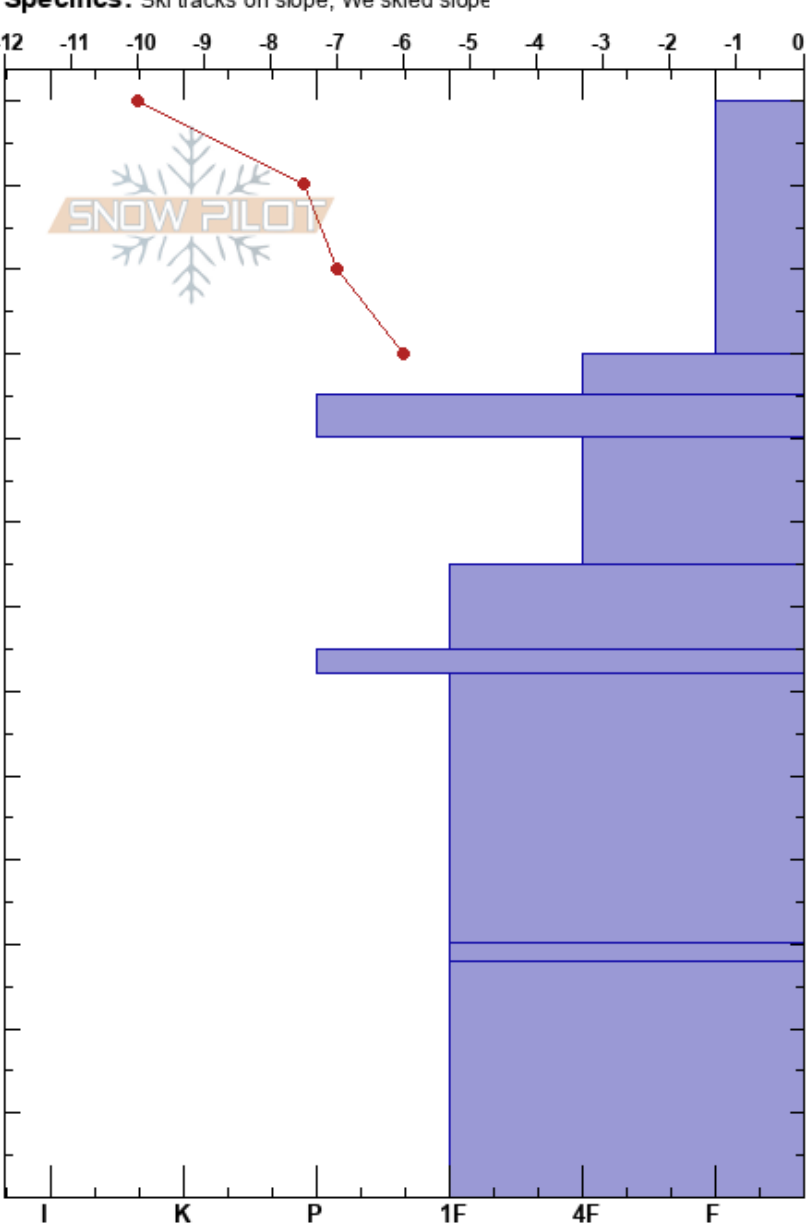

Teton Pass - South
 Teton Range
 WY
 Elevation: 8830 ft
 Aspect: E
 Specifics: Ski tracks on slope; We skied slope

Thomas Woodson
 12/16/2017 - 3:50pm
 Co-ord: 43.48410N, -110.95492W
 Slope Angle: 25°
 Wind Loading: no

Stability: Very Good HS:130
 Air Temperature: -10°C PF:35 65-62cm:Problematic layer
 Sky Cover: OVC
 Precipitation: S-1
 Wind: W Light Breeze

Depth (cm)	Crystal		Moisture	ρ kg/m ³	Stability tests & Layer comments
	Form	Size			
130					
120	.	1	D		
110					
100	.	1.5	D		
90	=	1	D		
80	.	1	D		
70	.	1	D		
65	=	1	D		← STE @65cm Q1
60					
50	.	1	D		
40					
30	⊖	2	D		
20					
10	.	1	D		
0					