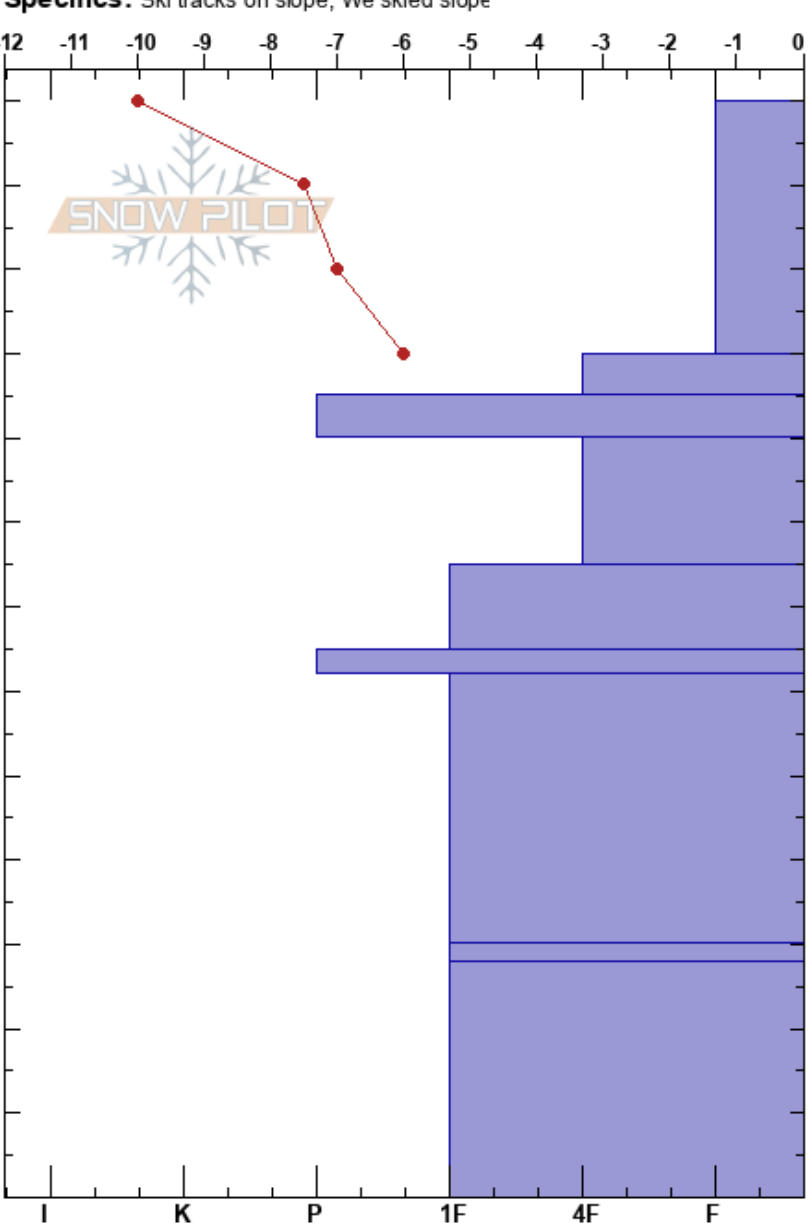

Teton Pass - South
 Teton Range
 WY
 Elevation: 8830 ft
 Aspect: E
 Specifics: Ski tracks on slope; We skied slope

Thomas Woodson
 12/16/2017 - 3:50pm
 Co-ord: 43.48410N, -110.95492W
 Slope Angle: 25°
 Wind Loading: no

Stability: Very Good HS:130
 Air Temperature: -10°C PF:35 65-62cm:Problematic layer
 Sky Cover: OVC
 Precipitation: S-1
 Wind: W Light Breeze

Depth (cm)	Crystal		Moisture	ρ kg/m ³	Stability tests & Layer comments
	Form	Size			
130					
115-125	•	1	D		
100-105	•	1.5	D		
90-95	=	1	D		
80-85	•	1	D		
70-75	•	1	D		
65-70	=	1	D		← STE @65cm Q1
50-60	•	1	D		
30-35	⊖	2	D		
0-30	•	1	D		