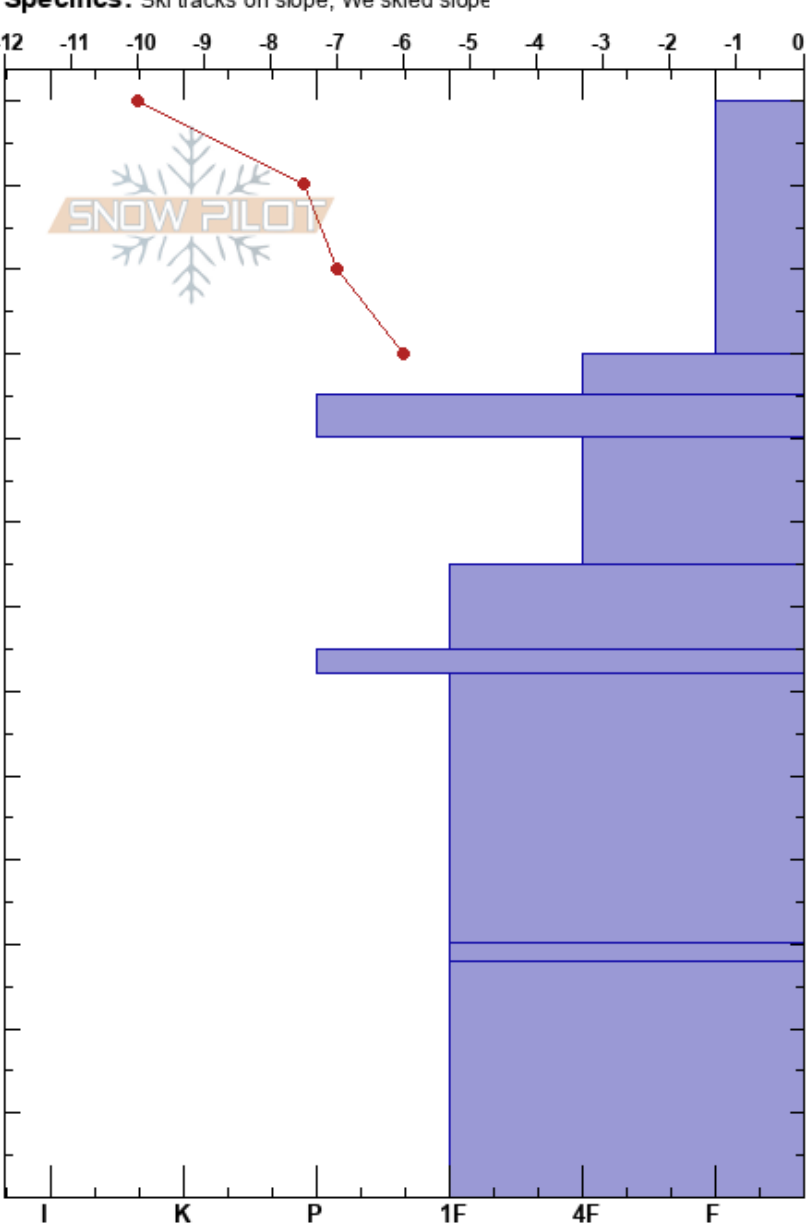

Teton Pass - South  
 Teton Range  
 WY  
 Elevation: 8830 ft  
 Aspect: E  
 Specifics: Ski tracks on slope; We skied slope

Thomas Woodson  
 12/16/2017 - 3:50pm  
 Co-ord: 43.48410N, -110.95492W  
 Slope Angle: 25°  
 Wind Loading: no

Stability: Very Good HS:130  
 Air Temperature: -10°C PF:35 65-62cm:Problematic layer  
 Sky Cover: OVC  
 Precipitation: S-1  
 Wind: W Light Breeze

Height (cm)	Crystal		Moisture	$\rho$ kg/m <sup>3</sup>	Stability tests & Layer comments
	Form	Size			
130					
110-120	•	1	D		
100	•	1.5	D		
90	=	1	D		
80	•	1	D		
70	•	1	D		
65	=	1	D		← STE @65cm Q1
50	•	1	D		
30	⊖	2	D		
0	•	1	D		