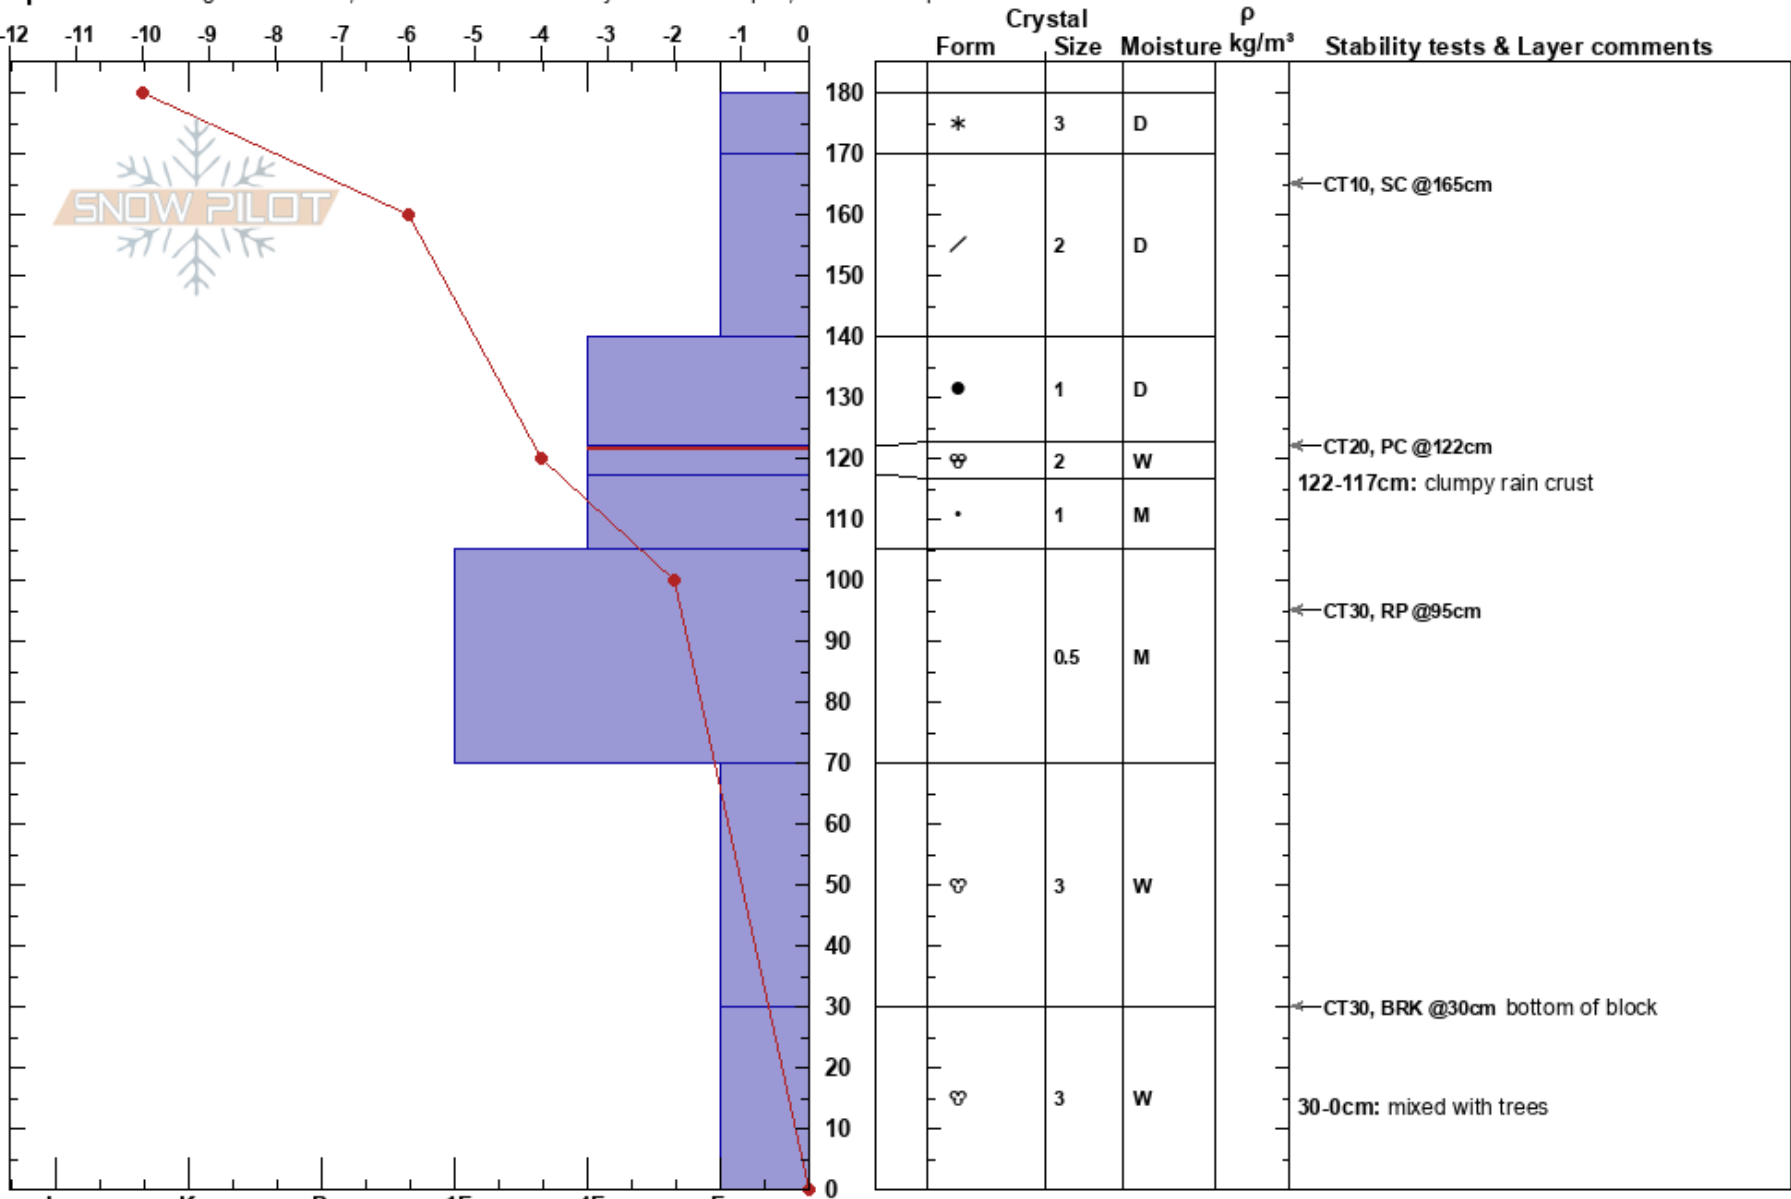

Walk in Woods 17/12
 KIRORO
 Japan
 Elevation: 800 m
 Aspect: N

Oliver Shand
 16/12/2017 - 15:30
 Co-ord: 43.06536N, 140.99562E
 Slope Angle: 36°
 Wind Loading: no

Stability: Good
 Air Temperature: -10°C
 Sky Cover: OVC
 Precipitation: S-1
 Wind: NE Calm

HS:180
 PF:20
 Layer Notes:
 122-117cm: clumpy rain crust
 122-117cm: Problematic layer
 30-0cm: mixed with trees

Specifics: Pit dug in a Ski Area; Recent avalanche activity on similar slopes; We skied slope

Notes: thin cloud cover