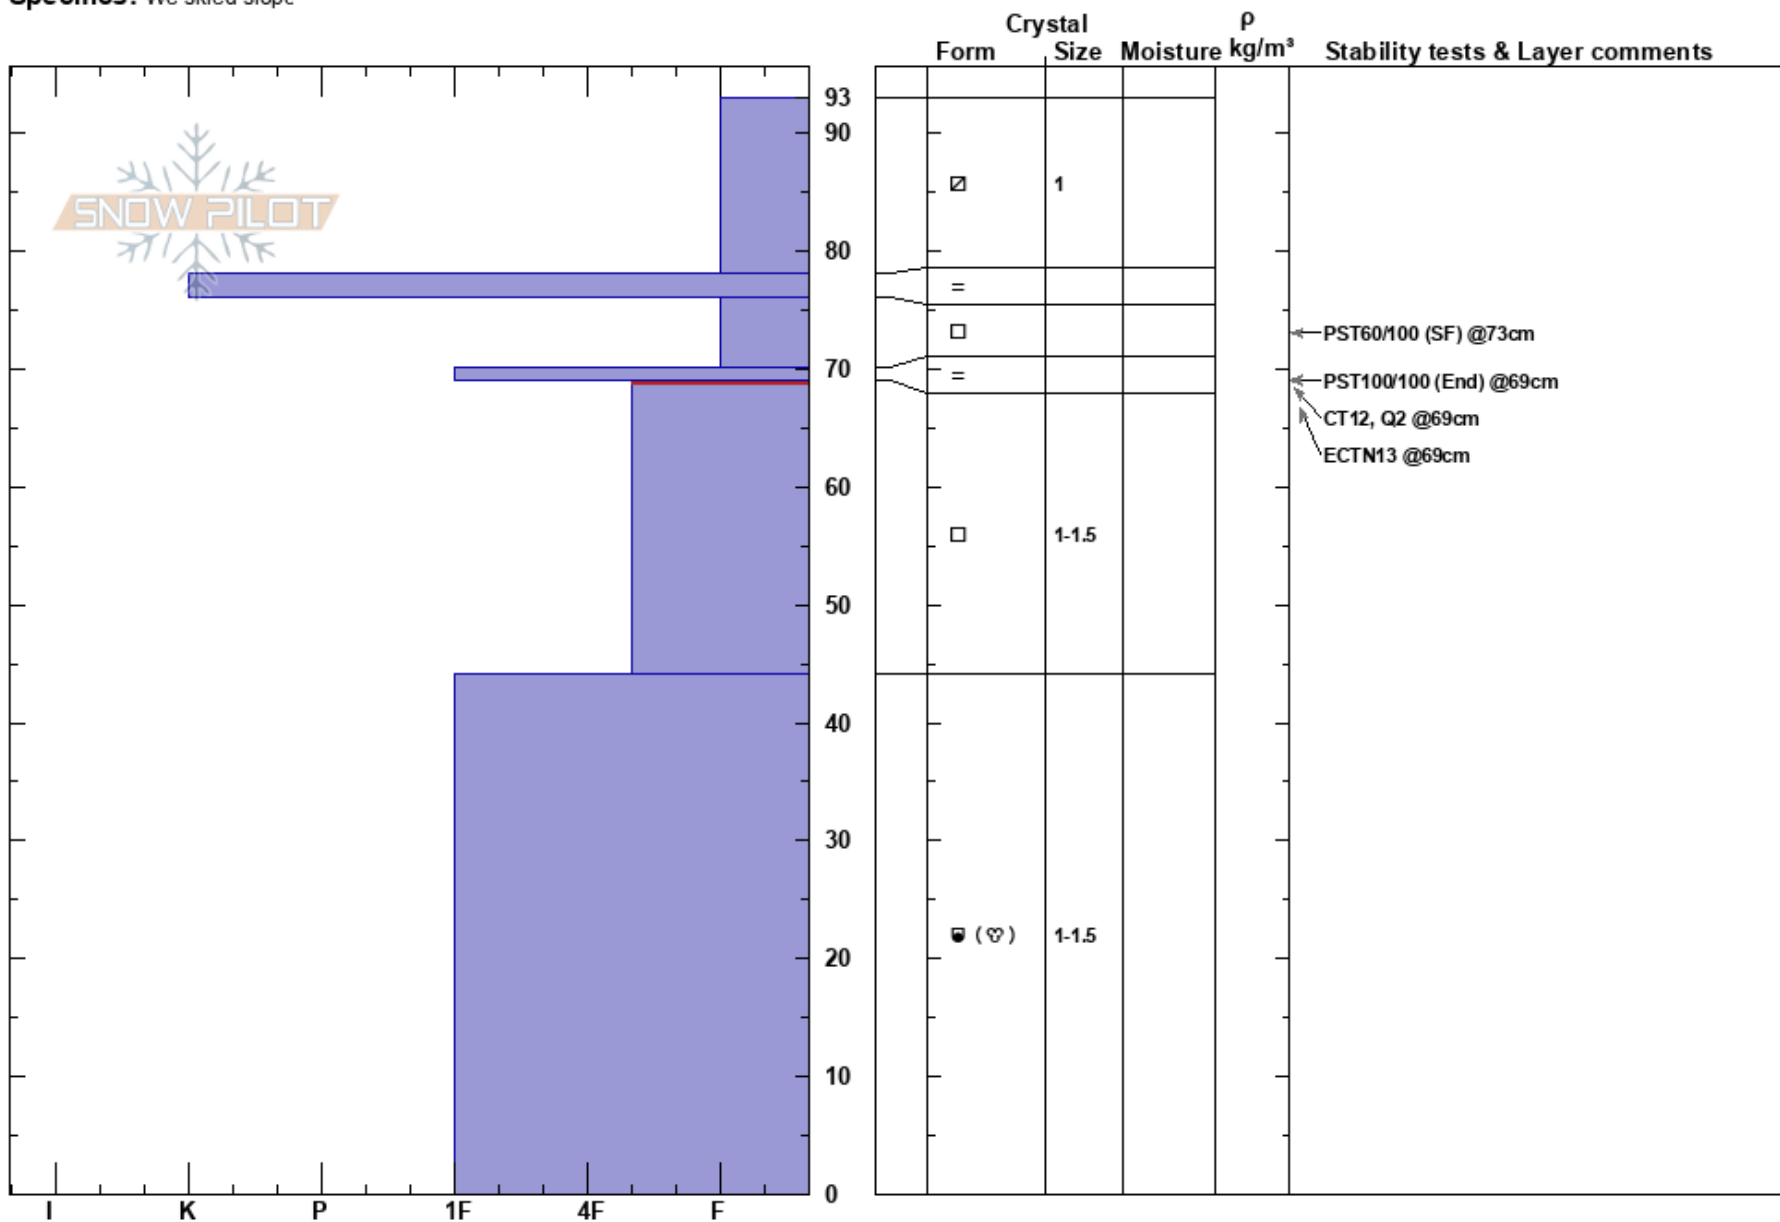

Slab Cliffs
 Carson Range
 NV
Elevation: 9700 ft
Aspect: 340°
Specifics: We skied slope

Steve Reynaud
 12/16/2017 - 11:45am
Co-ord: 39.30048N, -119.95256W
Slope Angle: 31°
Wind Loading: no

Stability: Good **HS:**93
Air Temperature: 12°C **PS:** 10 69-44cm:Problematic layer
Sky Cover: FEW
Precipitation: NO
Wind: NE Strong

Notes: Pit dug in below treeline terrain.