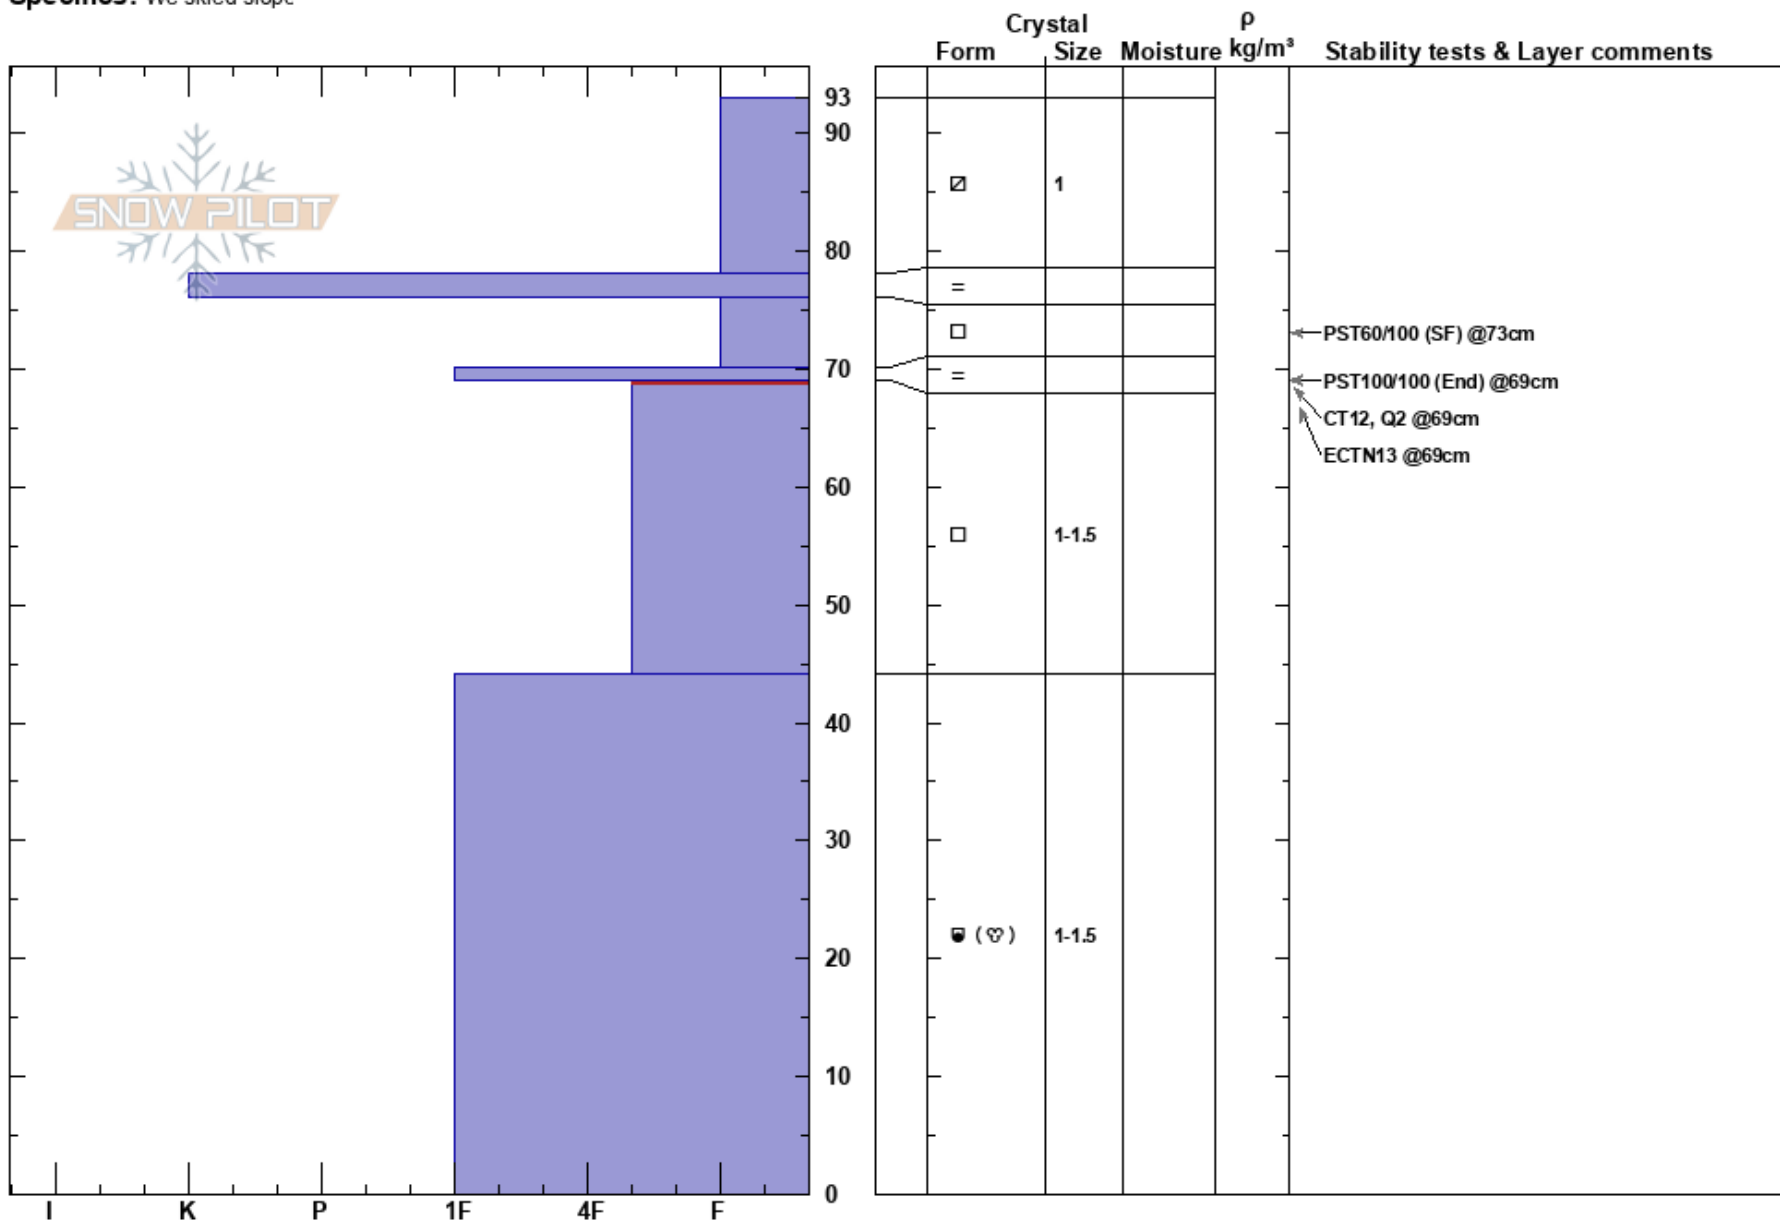

Slab Cliffs
 Carson Range
 NV
Elevation: 9700 ft
Aspect: 340°
Specifics: We skied slope

Steve Reynaud
 12/16/2017 - 11:45am
Co-ord: 39.30048N, -119.95256W
Slope Angle: 31°
Wind Loading: no

Stability: Good **HS:**93 **Layer Notes:**
Air Temperature: 12°C **PS:** 10 69-44cm:Problematic layer
Sky Cover: FEW
Precipitation: NO
Wind: NE Strong

Notes: Pit dug in below treeline terrain.