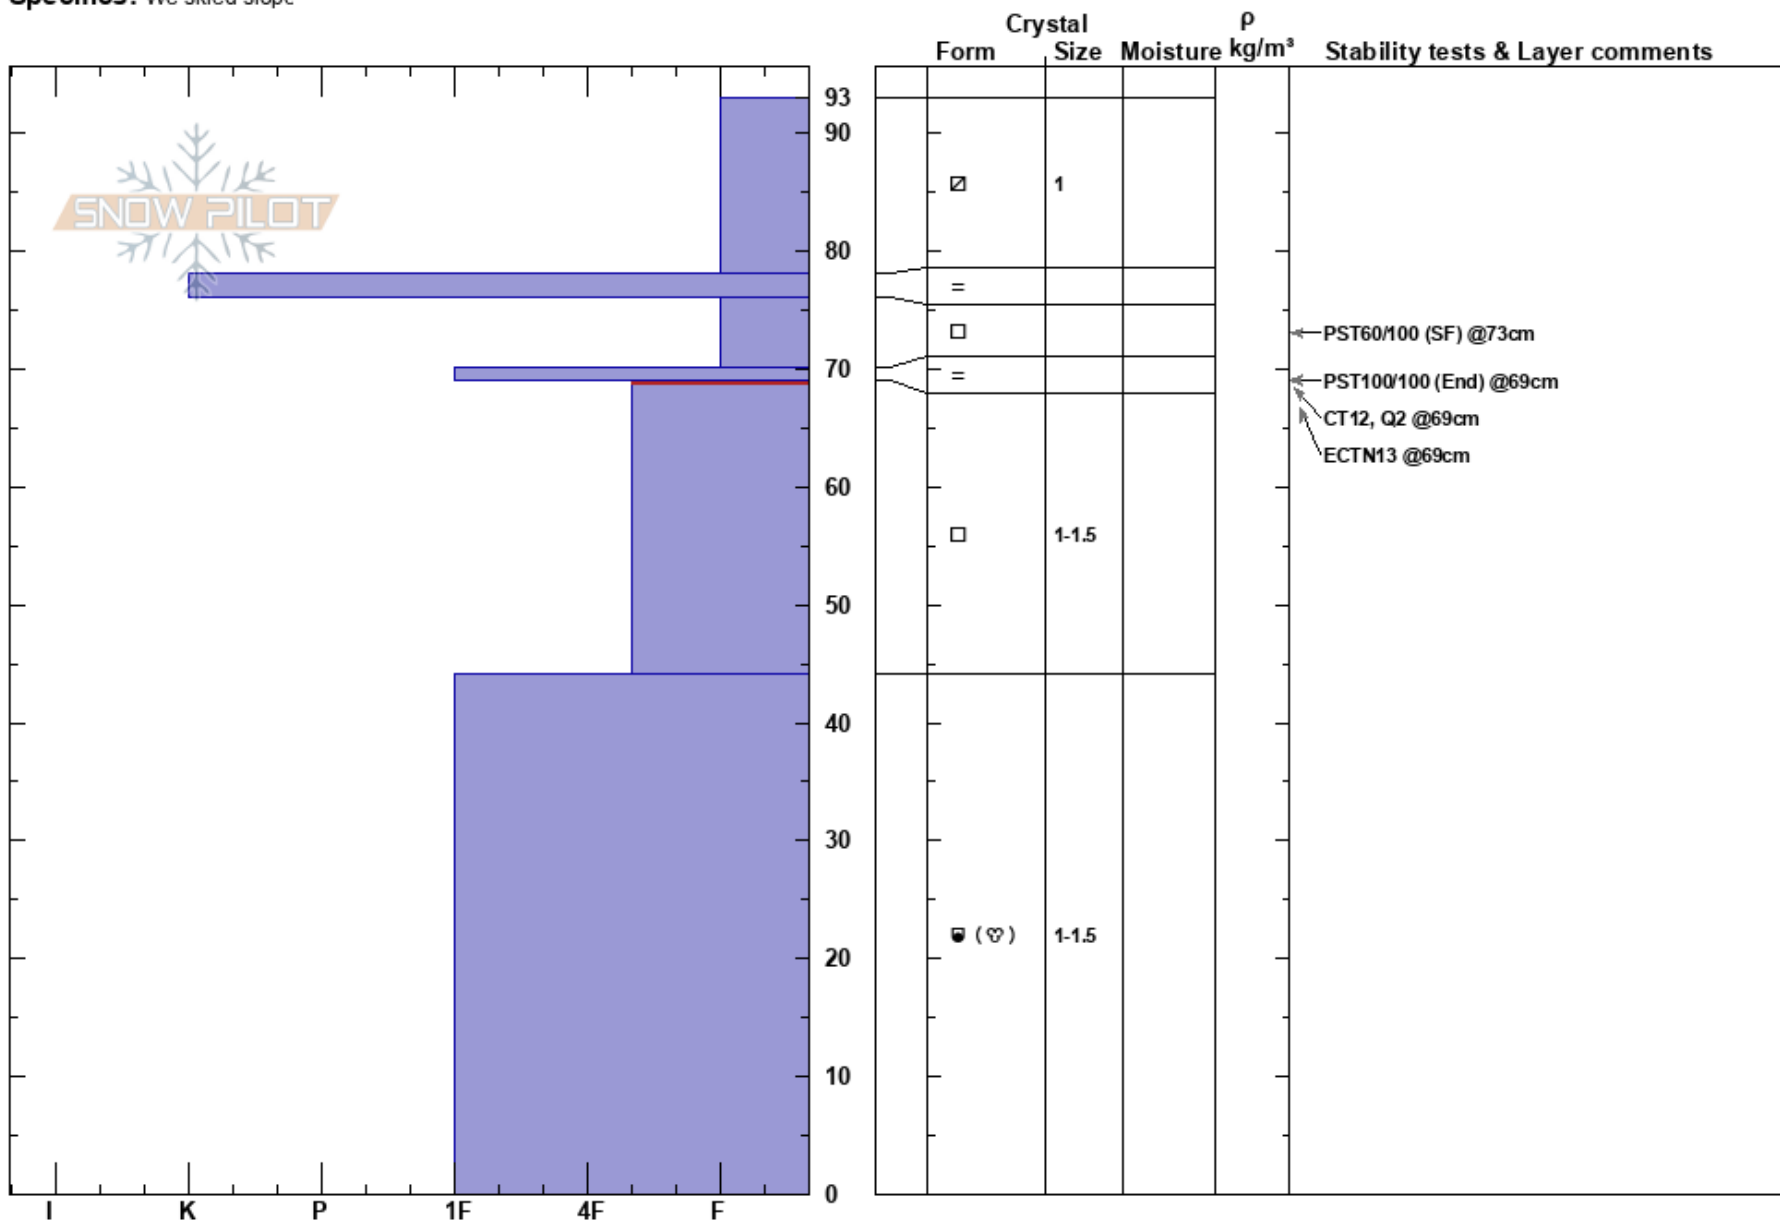

Slab Cliffs
 Carson Range
 NV
 Elevation: 9700 ft
 Aspect: 340°
 Specifics: We skied slope

Steve Reynaud
 12/16/2017 - 11:45am
 Co-ord: 39.30048N, -119.95256W
 Slope Angle: 31°
 Wind Loading: no

Stability: Good HS:93
 Air Temperature: 12°C PS: 10 69-44cm:Problematic layer
 Sky Cover: FEW
 Precipitation: NO
 Wind: NE Strong

Notes: Pit dug in below treeline terrain.