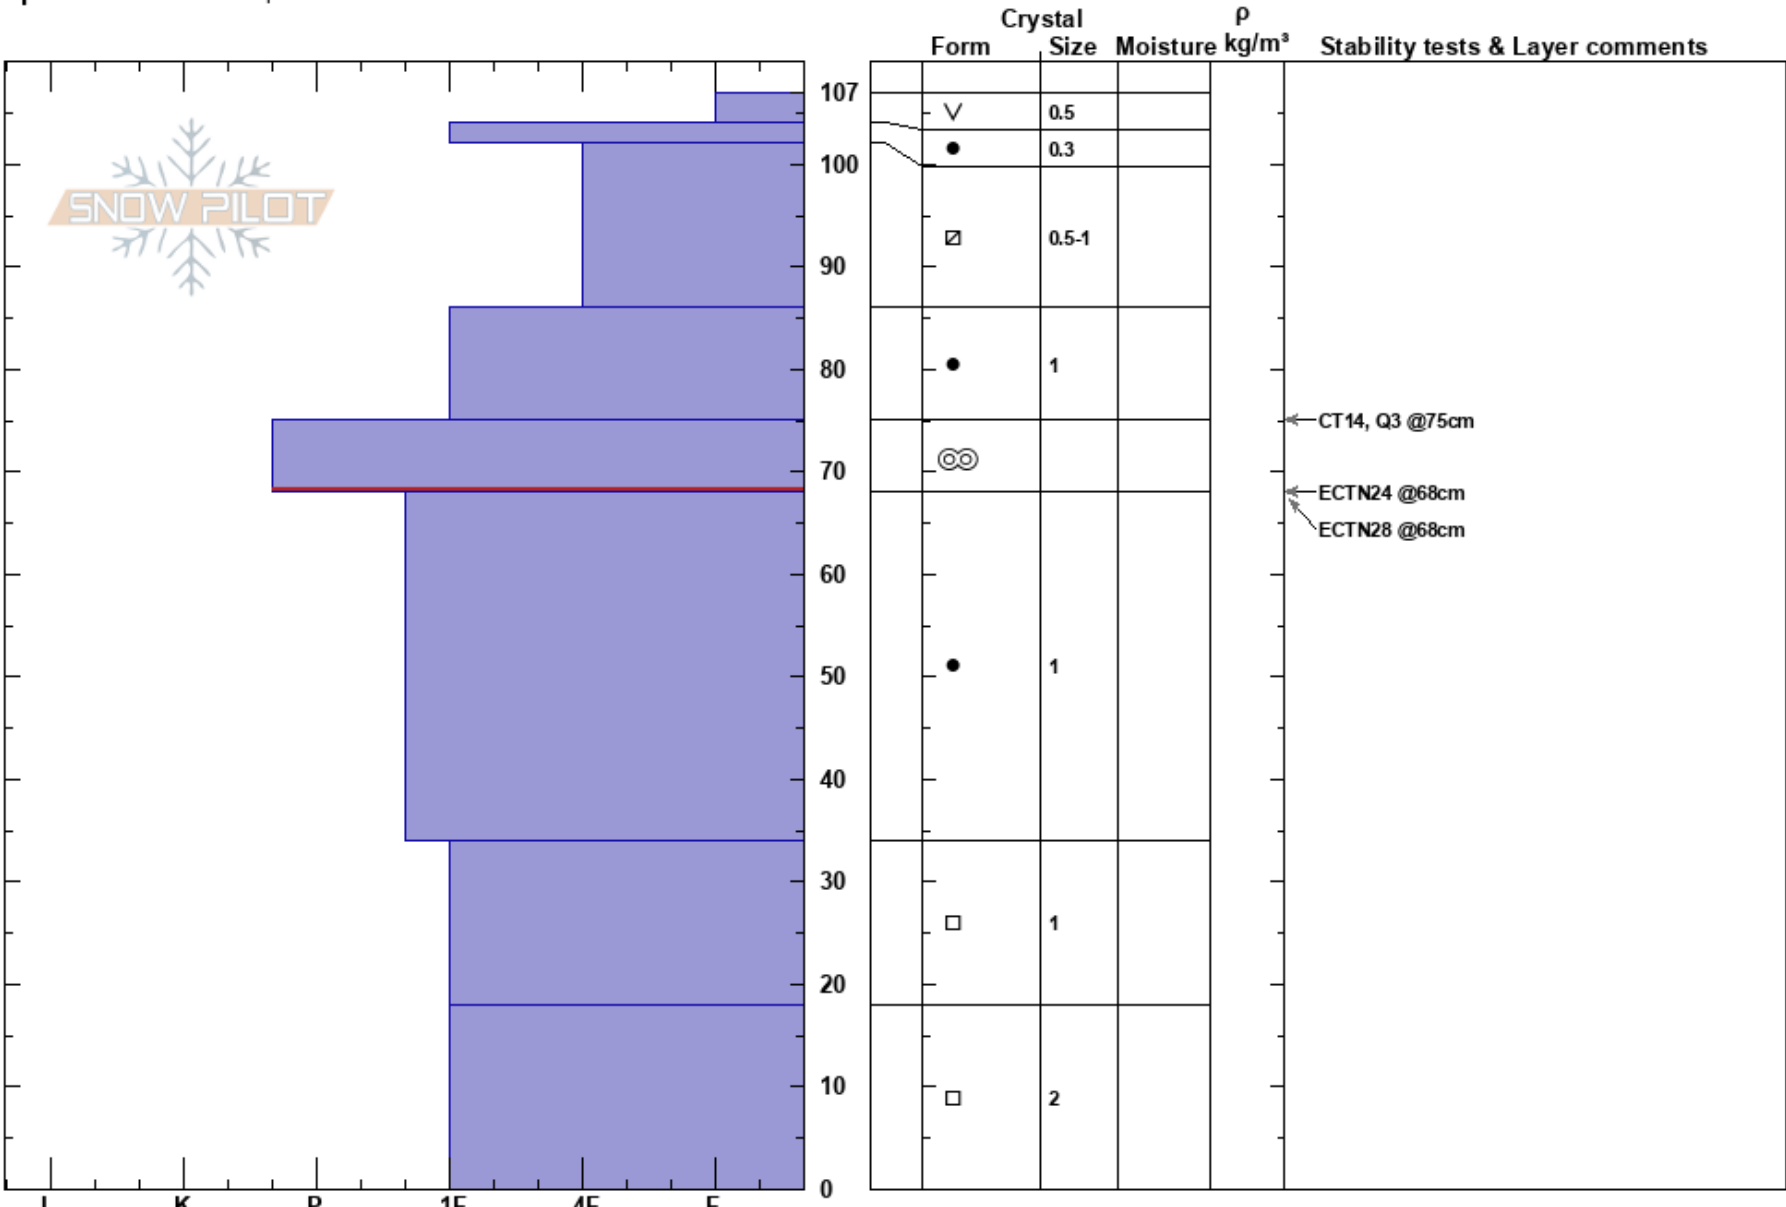

South of Buck Ridge
 Madison Range-N
 MT
 Elevation: 9400 ft
 Aspect: 45°
 Specifics: We skied slope

Dave Zinn
 12/15/2017 - 2:00pm
 Co-ord: 45.15278N, -111.38626W
 Slope Angle: 30°
 Wind Loading: no

Stability: Good
 Air Temperature:
 Sky Cover: BKN
 Precipitation: NO
 Wind: Calm

HS:107
 PF:30 75-68cm:Problematic layer

Notes: