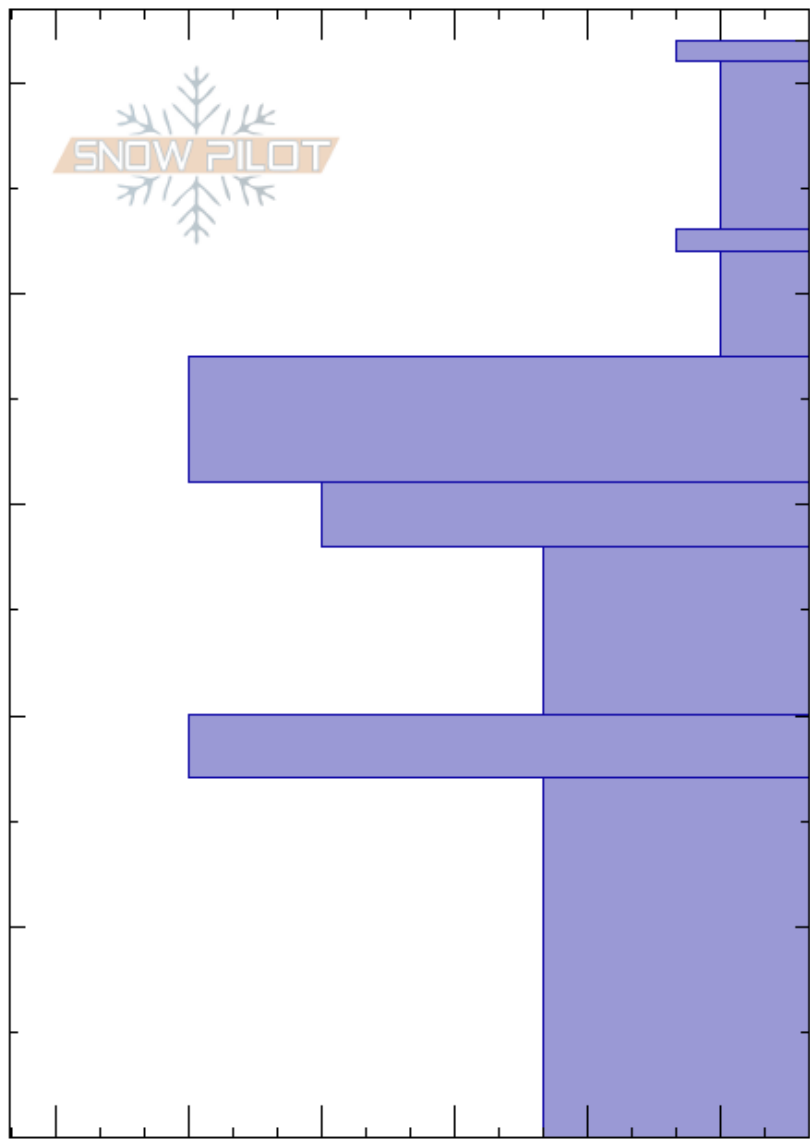

Ski Hill
 Lionhead Range
 MT
 Elevation: 8500 ft
 Aspect: 50°
 Specifics:

Eric Knoff
 12/15/2017 - 11:00am
 Co-ord:
 Slope Angle: 15°
 Wind Loading: no

Stability: Good
 Air Temperature: -5°C
 Sky Cover: OVC
 Precipitation: NO
 Wind: W Moderate

HS:52
 Layer Notes:
 42-37cm: Problematic layer

Depth (cm)	Crystal		Moisture	ρ kg/m ³	Stability tests & Layer comments
	Form	Size			
52					
50	•				
48	☐	0.5			
46	/				
44	☐	1-2			
38	■				
30	■				← CT26, Q3 @28cm ← ECTN30 @28cm ← PST90/100 (End) @28cm
28	⊖				
20	■				
10	⊖				
0					