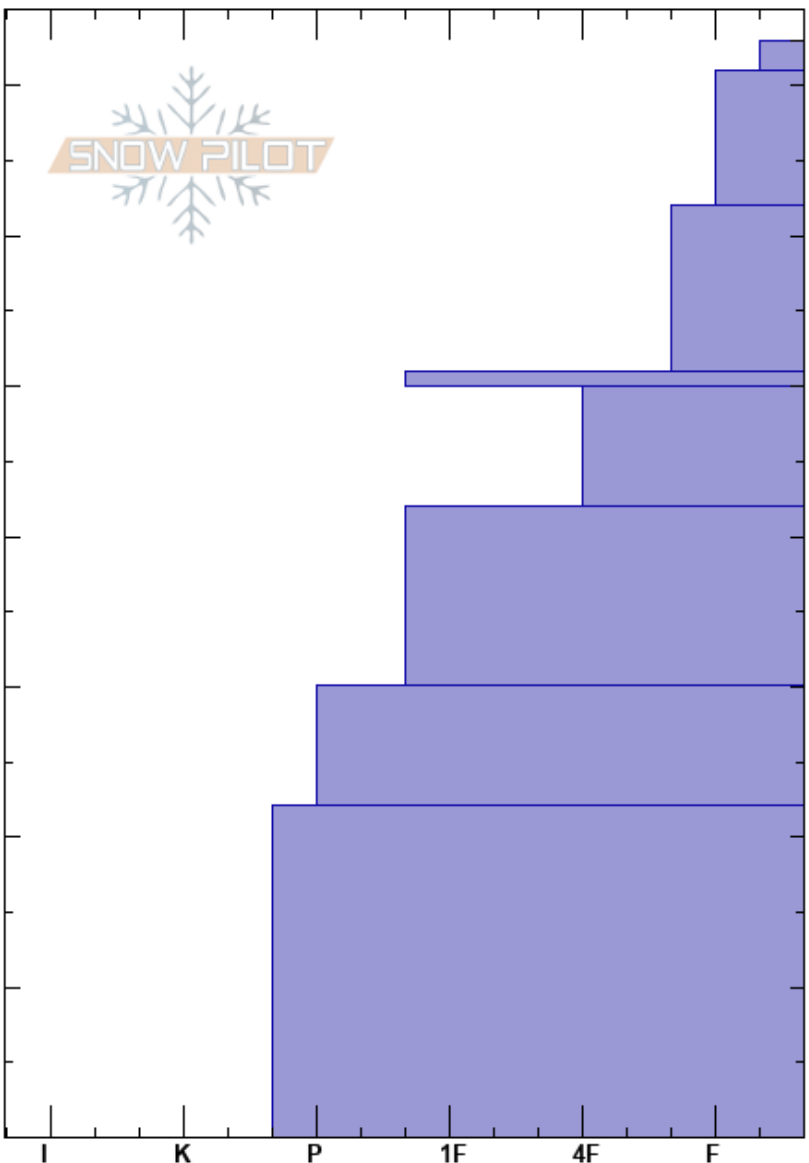

West Side Bridgers
 Bridger Range
 MT
Elevation: 8200 ft
Aspect: 270°
Specifics: We skied slope

Eric Knoff
 12/13/2017 - 12:30am
Co-ord:
Slope Angle: 33°
Wind Loading: no

Stability: Good
Air Temperature: 22°C
Sky Cover: OVC
Precipitation: S1
Wind: W Light Breeze

HS: 73
Layer Notes:
 62-51cm: Problematic layer

| Crystal Form | Crystal Size | Moisture | ρ kg/m ³ | Stability tests & Layer comments |
|--------------|--------------|----------|--------------------------|----------------------------------|
| + | | | | |
| ☐ | 0.5 | | | |
| ☐ | 0.5-1 | | | |
| ■ | | | | ← CT14, Q3 @50cm |
| ⊖ | 1-1.5 | | | |
| ● | | | | |
| ● | | | | |
| ☐ | | | | |