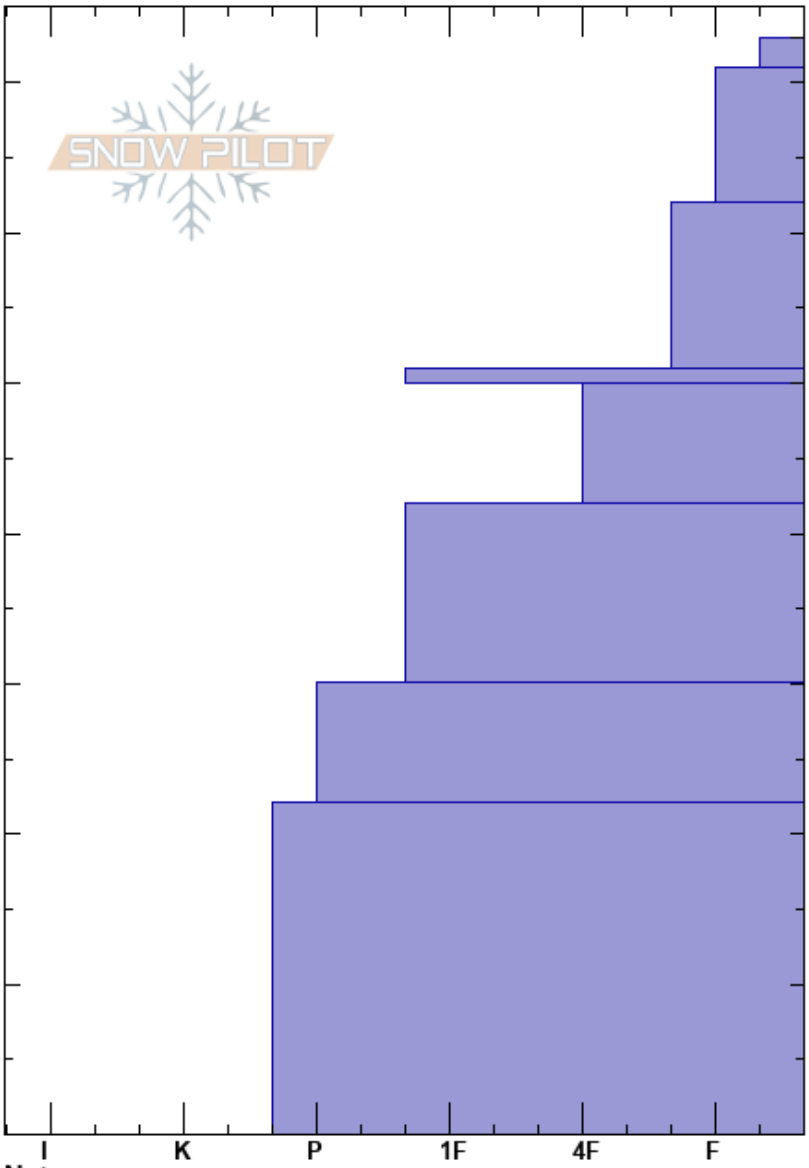

West Side Bridgers
 Bridger Range
 MT
Elevation: 8200 ft
Aspect: 270°
Specifics: We skied slope

Eric Knoff
 12/13/2017 - 12:30am
Co-ord:
Slope Angle: 33°
Wind Loading: no

Stability: Good **HS:**73
Air Temperature: 22°C
Sky Cover: OVC
Precipitation: S1
Wind: W Light Breeze

Layer Notes:
 62-51cm: Problematic layer

Crystal Form	Crystal Size	Moisture	ρ kg/m ³	Stability tests & Layer comments
+				
☐	0.5			
☐	0.5-1			
■				← CT14, Q3 @50cm
⊖	1-1.5			
•				
•				
☐				

Notes: